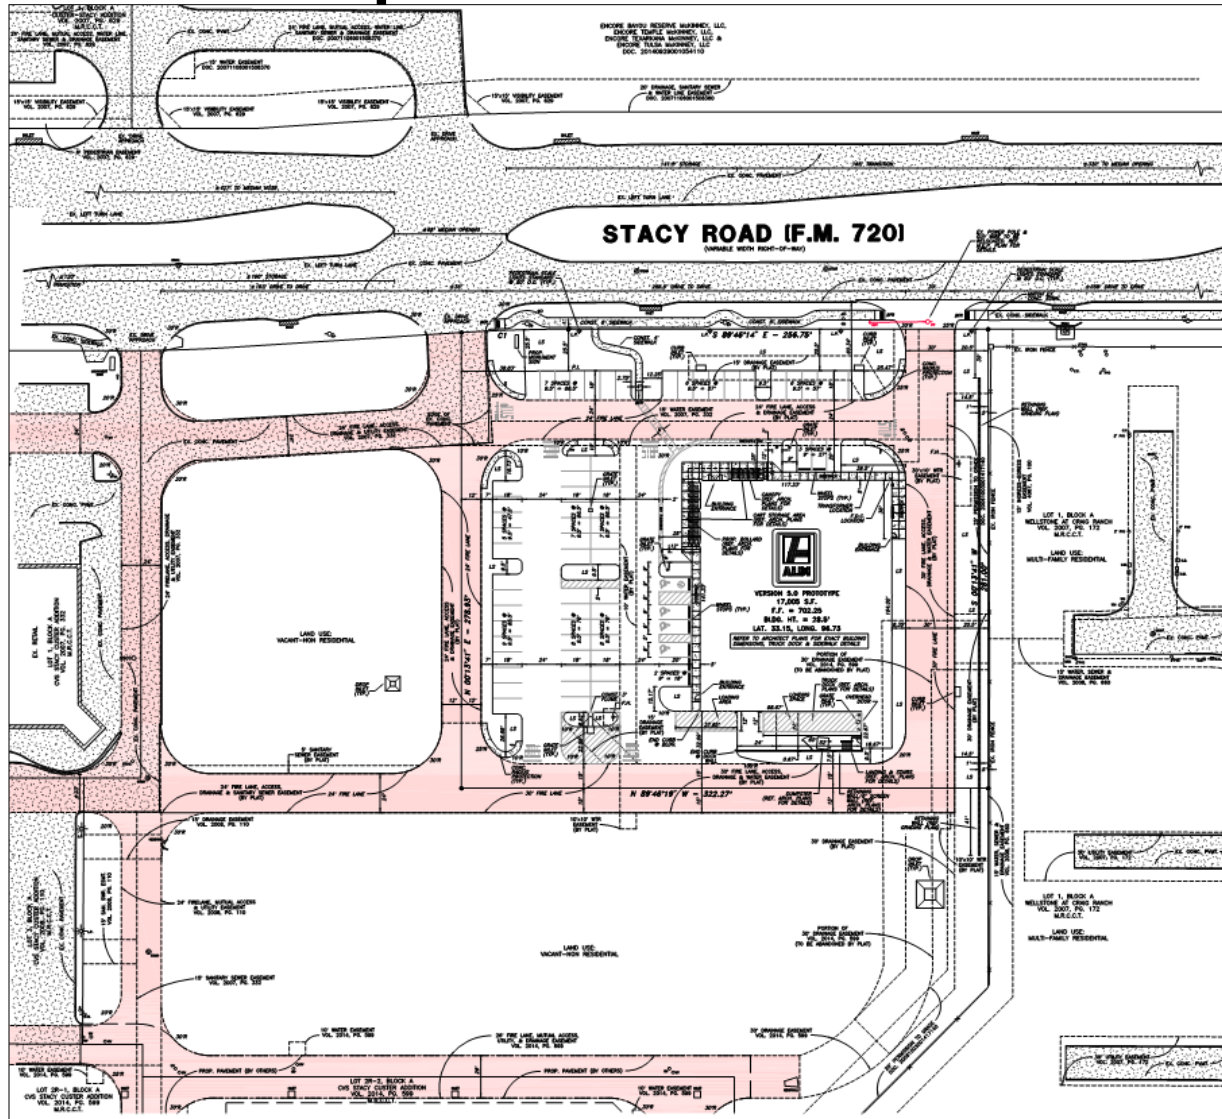

Aldi Food Store  
Site Plan  
15-003SP

# Location Map

# Proposed Site Plan