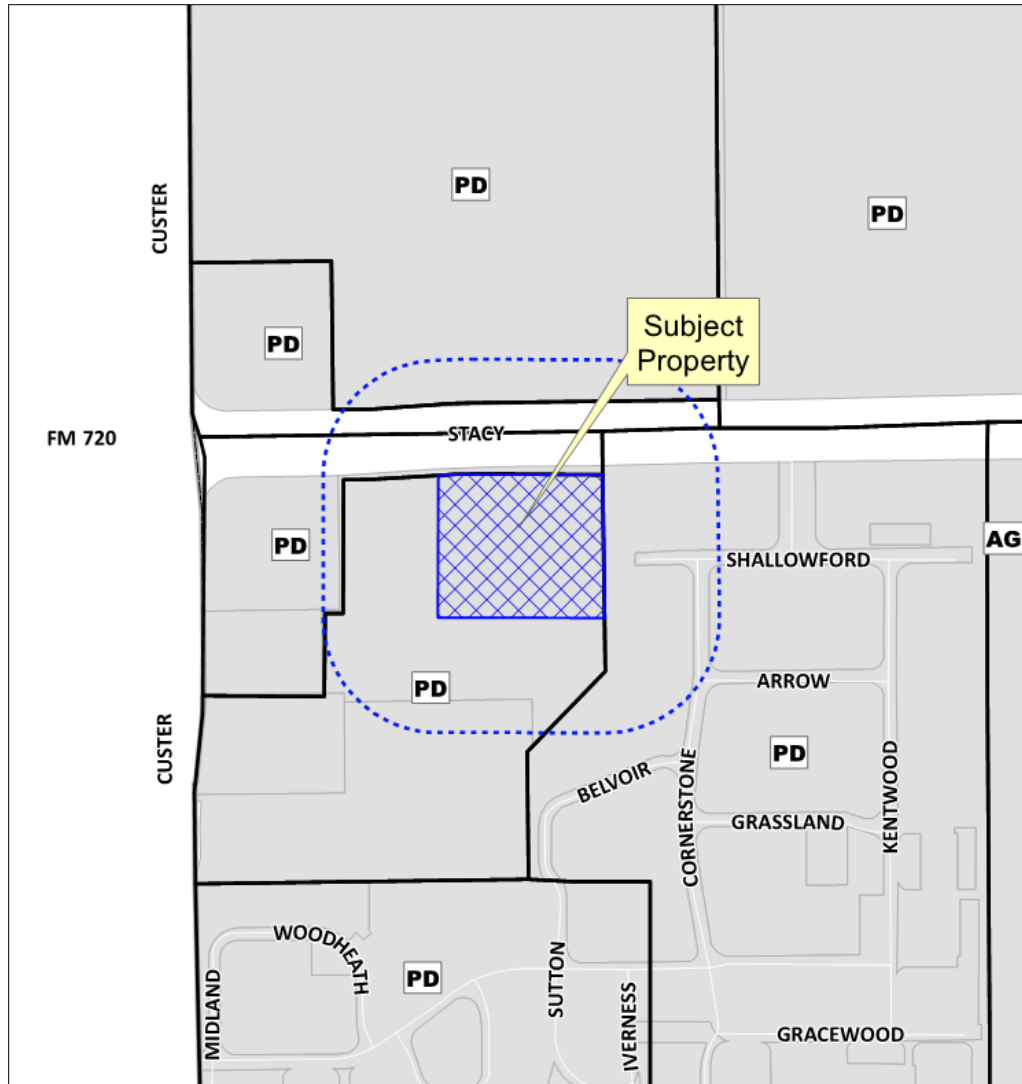

Aldi Food Store  
Site Plan  
15-003SP

# Location Map

# Proposed Site Plan