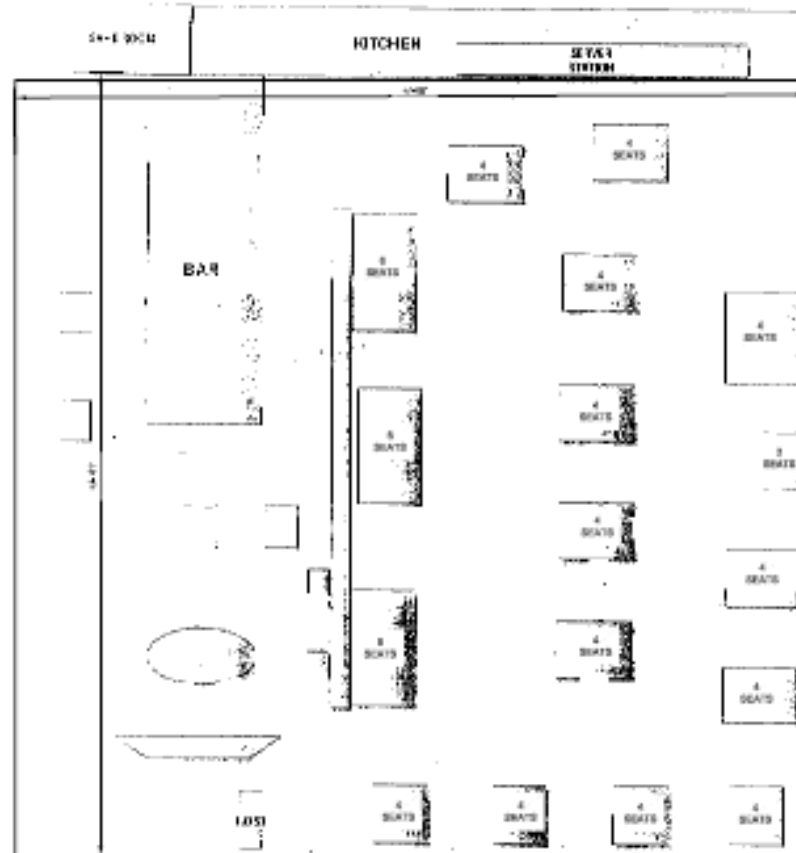

# Case No. 13-110SUP

Located on the East Side of Orchid Drive and  
Approximately 200 Feet North of Eldorado Parkway

# Aerial Exhibit

DISCLAIMER: This map and information contained in it were developed exclusively for use by the City of McKinney. Any use or reliance on this map by anyone else is at that party's risk and without liability to the City of McKinney, its officials or employees for any discrepancies, errors, or variances which may exist.

# Proposed Floor Plan

## NOTES

1. TOTAL DINING AREA SQUARE FOOTAGE ■ +/- 1,800 SF
2. TOTAL NUMBER OF SEATS ■ 72

REVISED  
By: [Name] Date: [Date]

JACK'S PUB  
DINING ROOM  
LAYOUT