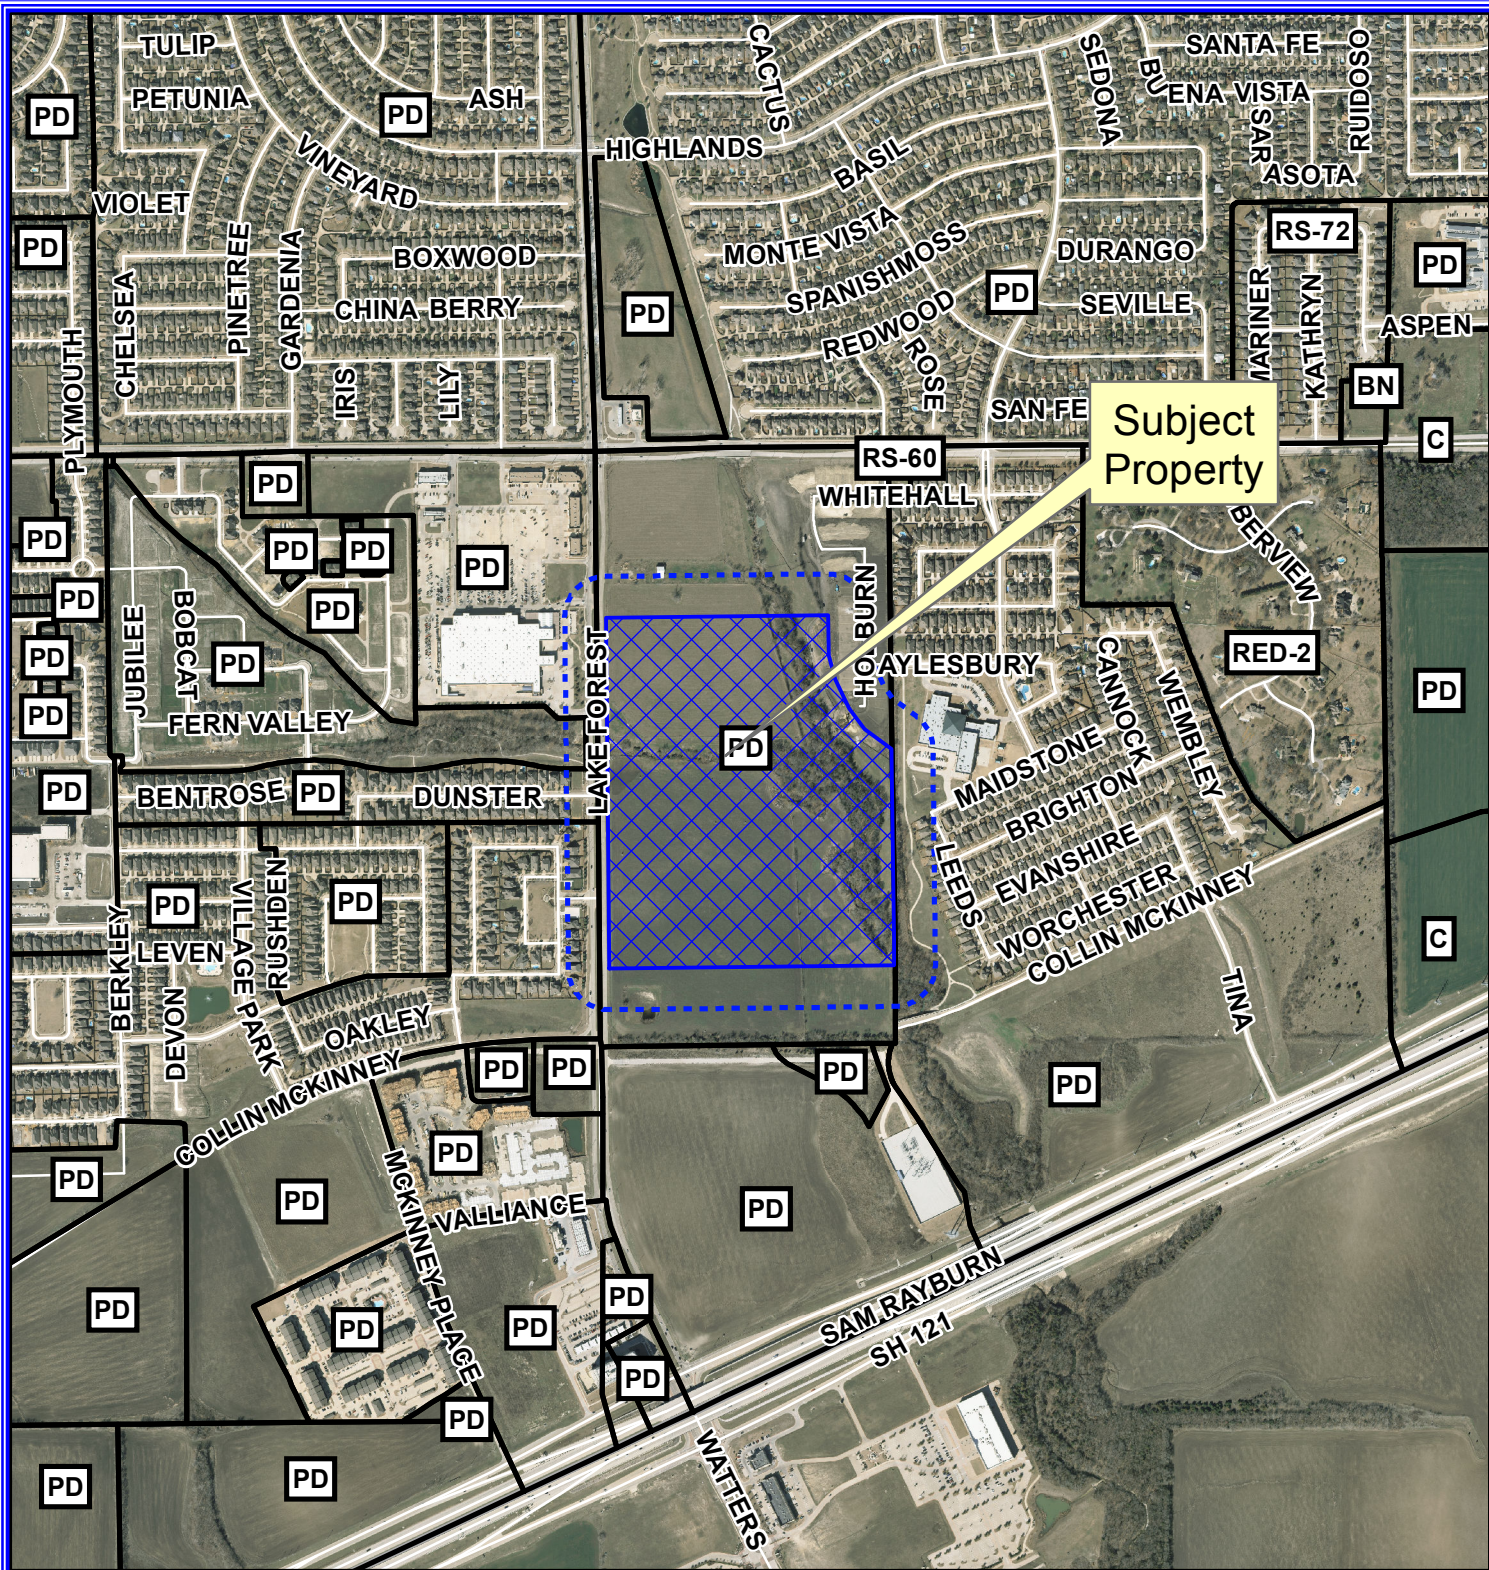

## Notification Map

Case: 15-280Z

--- 200' Buffer