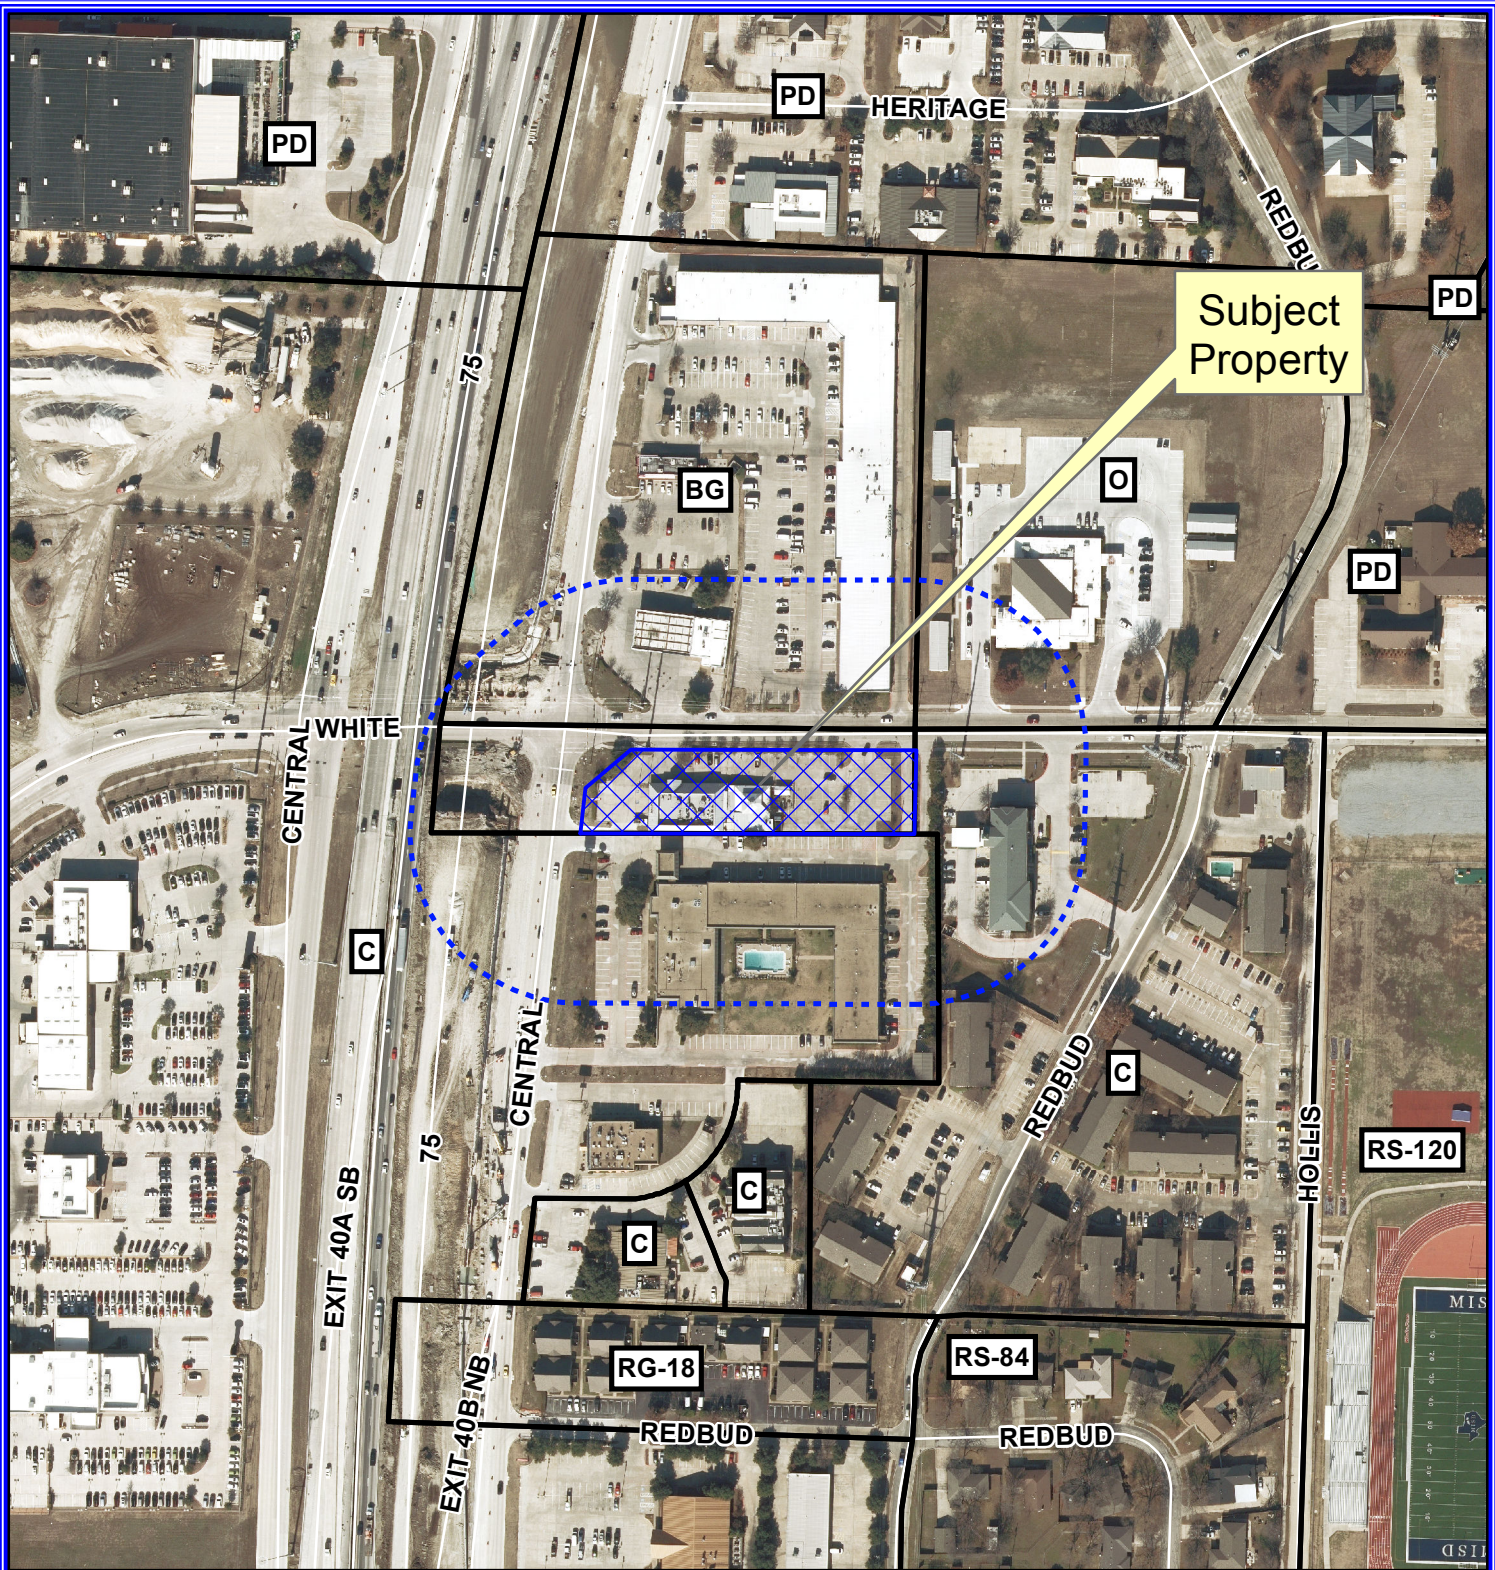

### Notification Map

Case: 16-370SUP

--- 200' Buffer

## Notification Map

Case: 16-370SUP

--- 200' Buffer