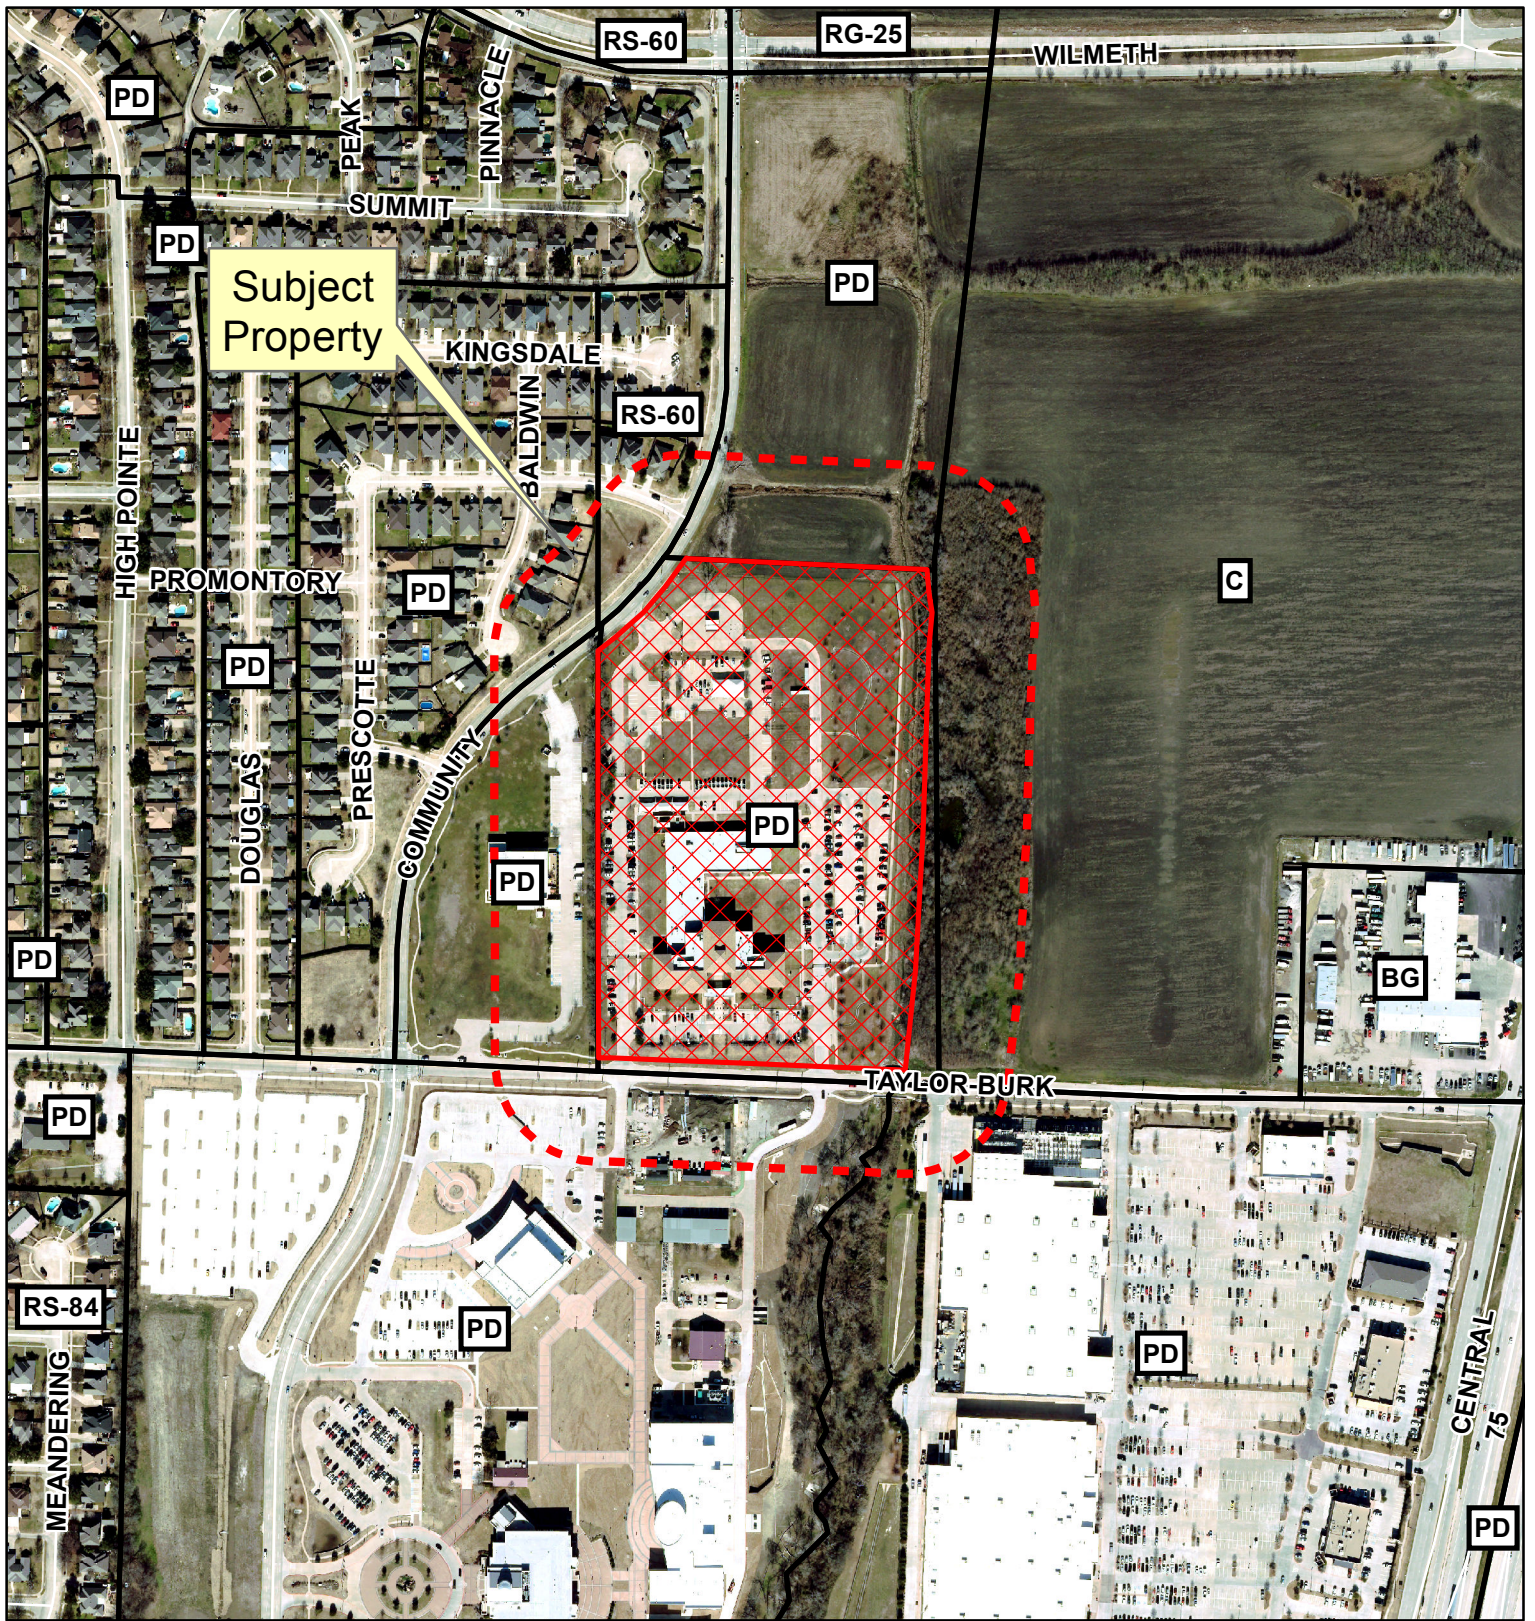

Notification Map

Case: 16-216SP

--- 200' Buffer

DISCLAIMER: This map and information contained in it were developed exclusively for use by the City of McKinney. Any use or reliance on this map by anyone else is at that party's risk and without liability to the City of McKinney, its officials or employees for any discrepancies, errors, or variances which may exist.

Path: X:\Development Services\Planning\2017\Location Maps\16-216SP.mxd

Notification Map

Case: 16-216SP

--- 200' Buffer

DISCLAIMER: This map and information contained in it were developed exclusively for use by the City of McKinney. Any use or reliance on this map by anyone else is at that party's risk and without liability to the City of McKinney, its officials or employees for any discrepancies, errors, or variances which may exist.