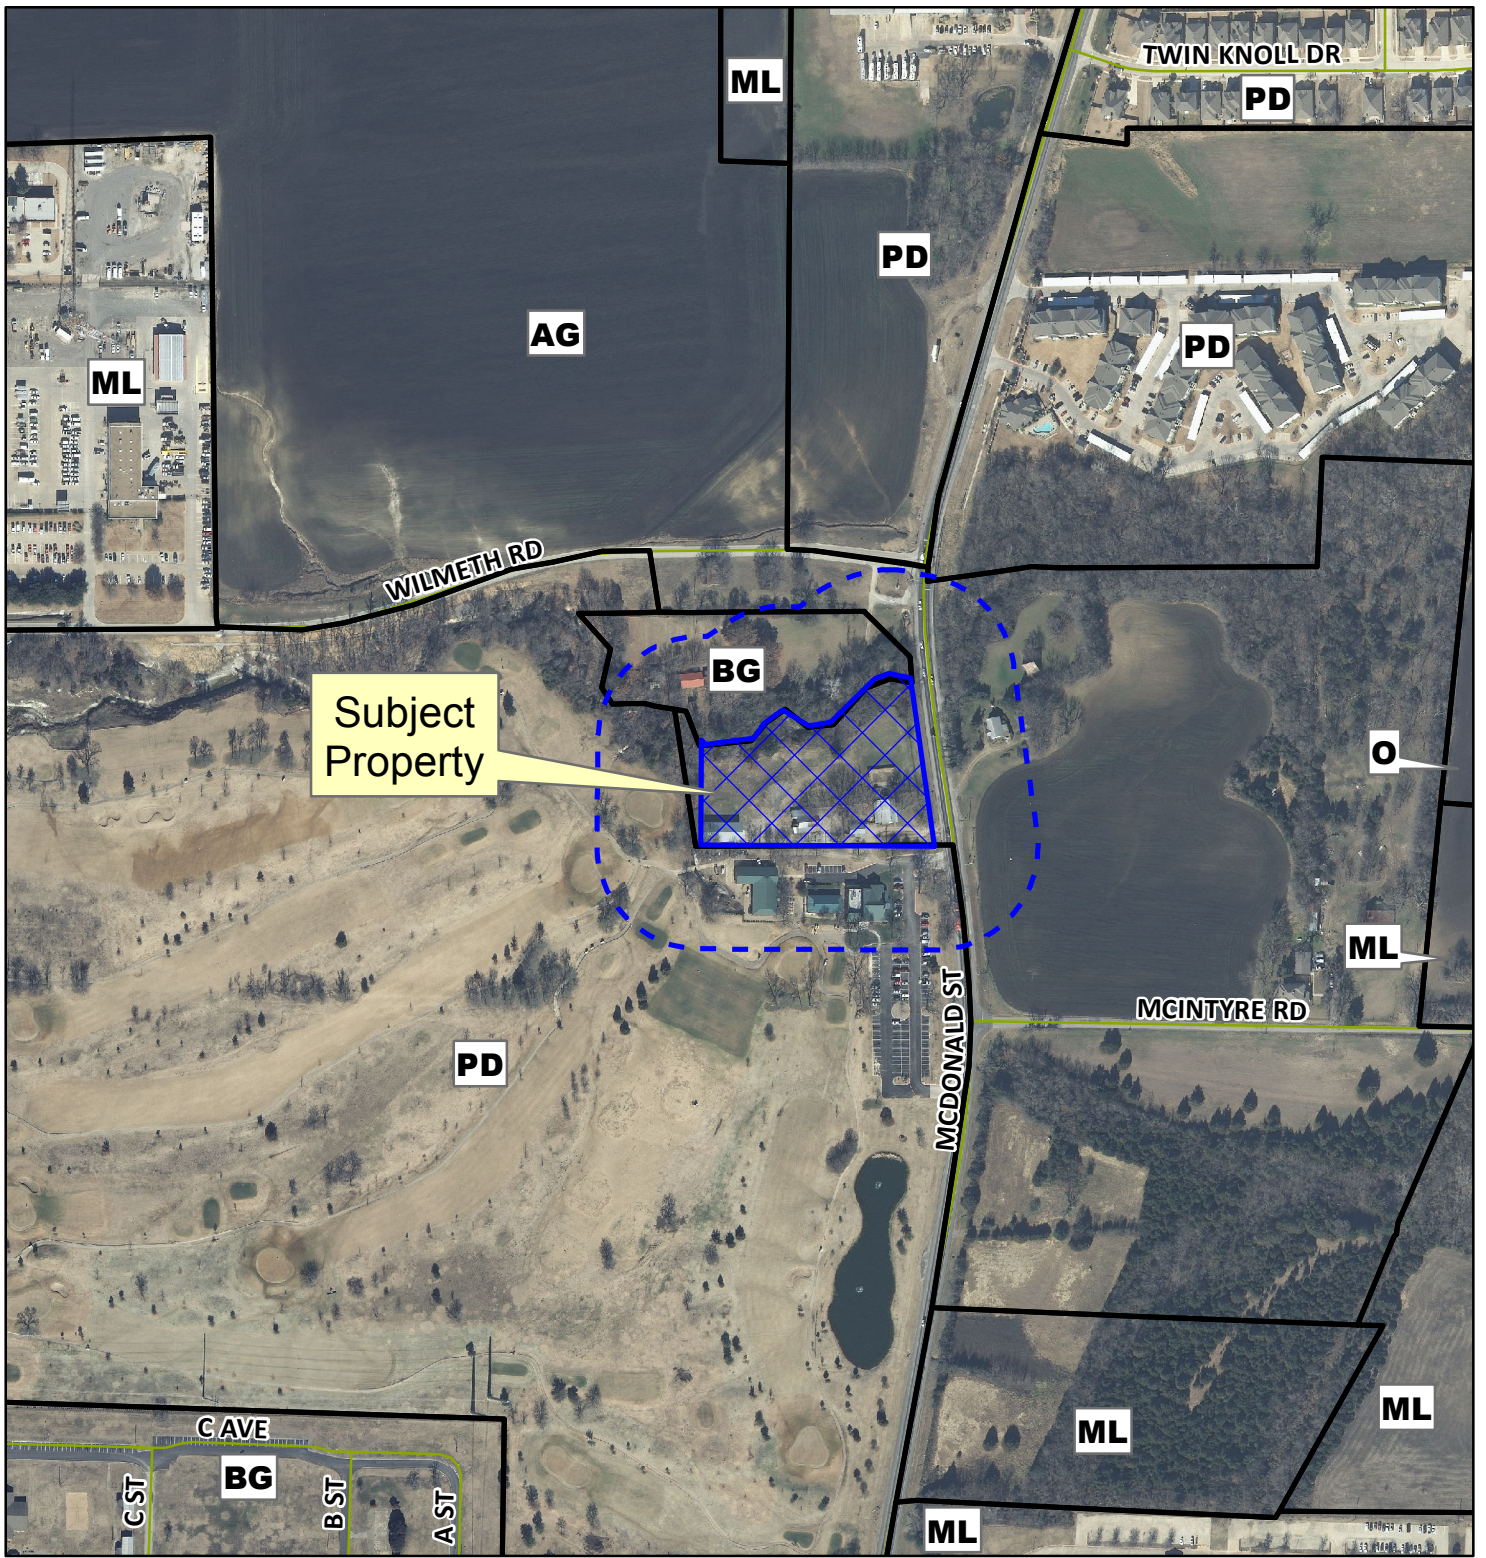

Notification Map

Case: 12-141SP

--- 200' Notification Buffer

Notification Map

Case: 12-141SP

--- 200' Notification Buffer