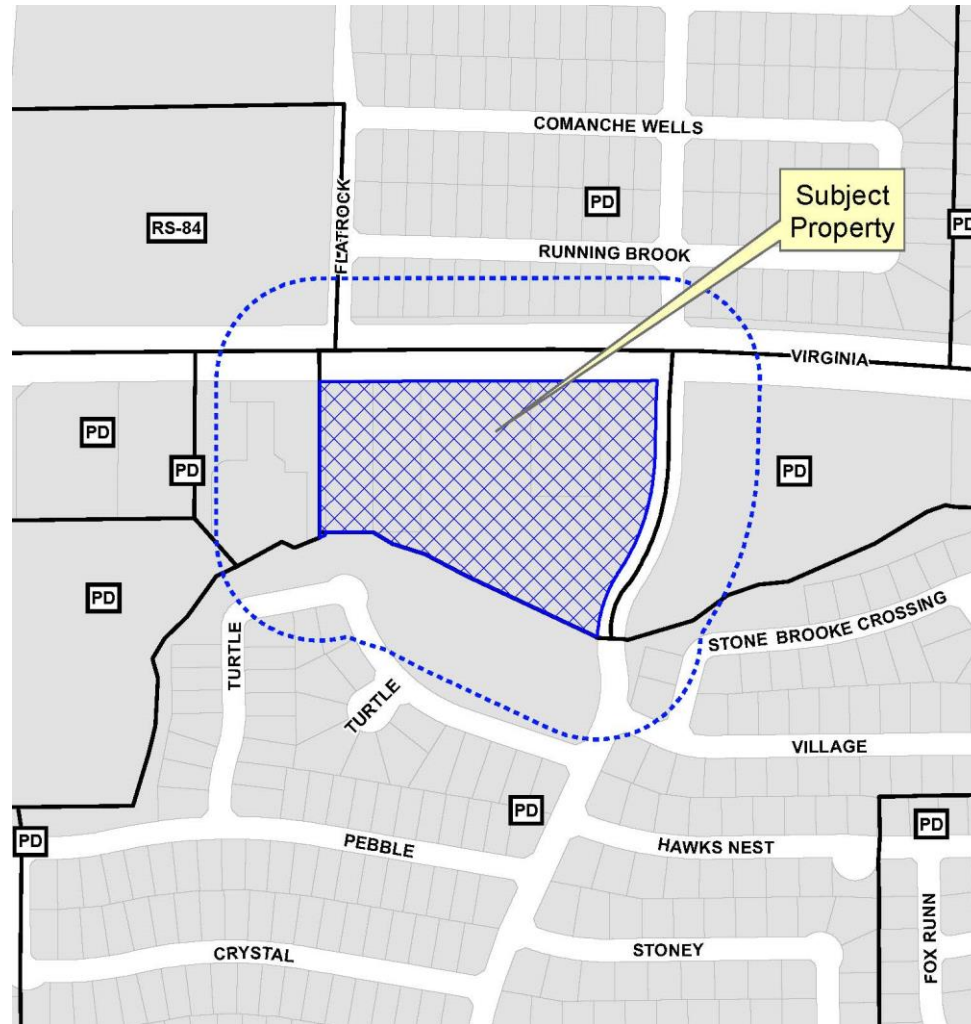

Legends of McKinney  
Site Plan  
16-016SP

# Location Map