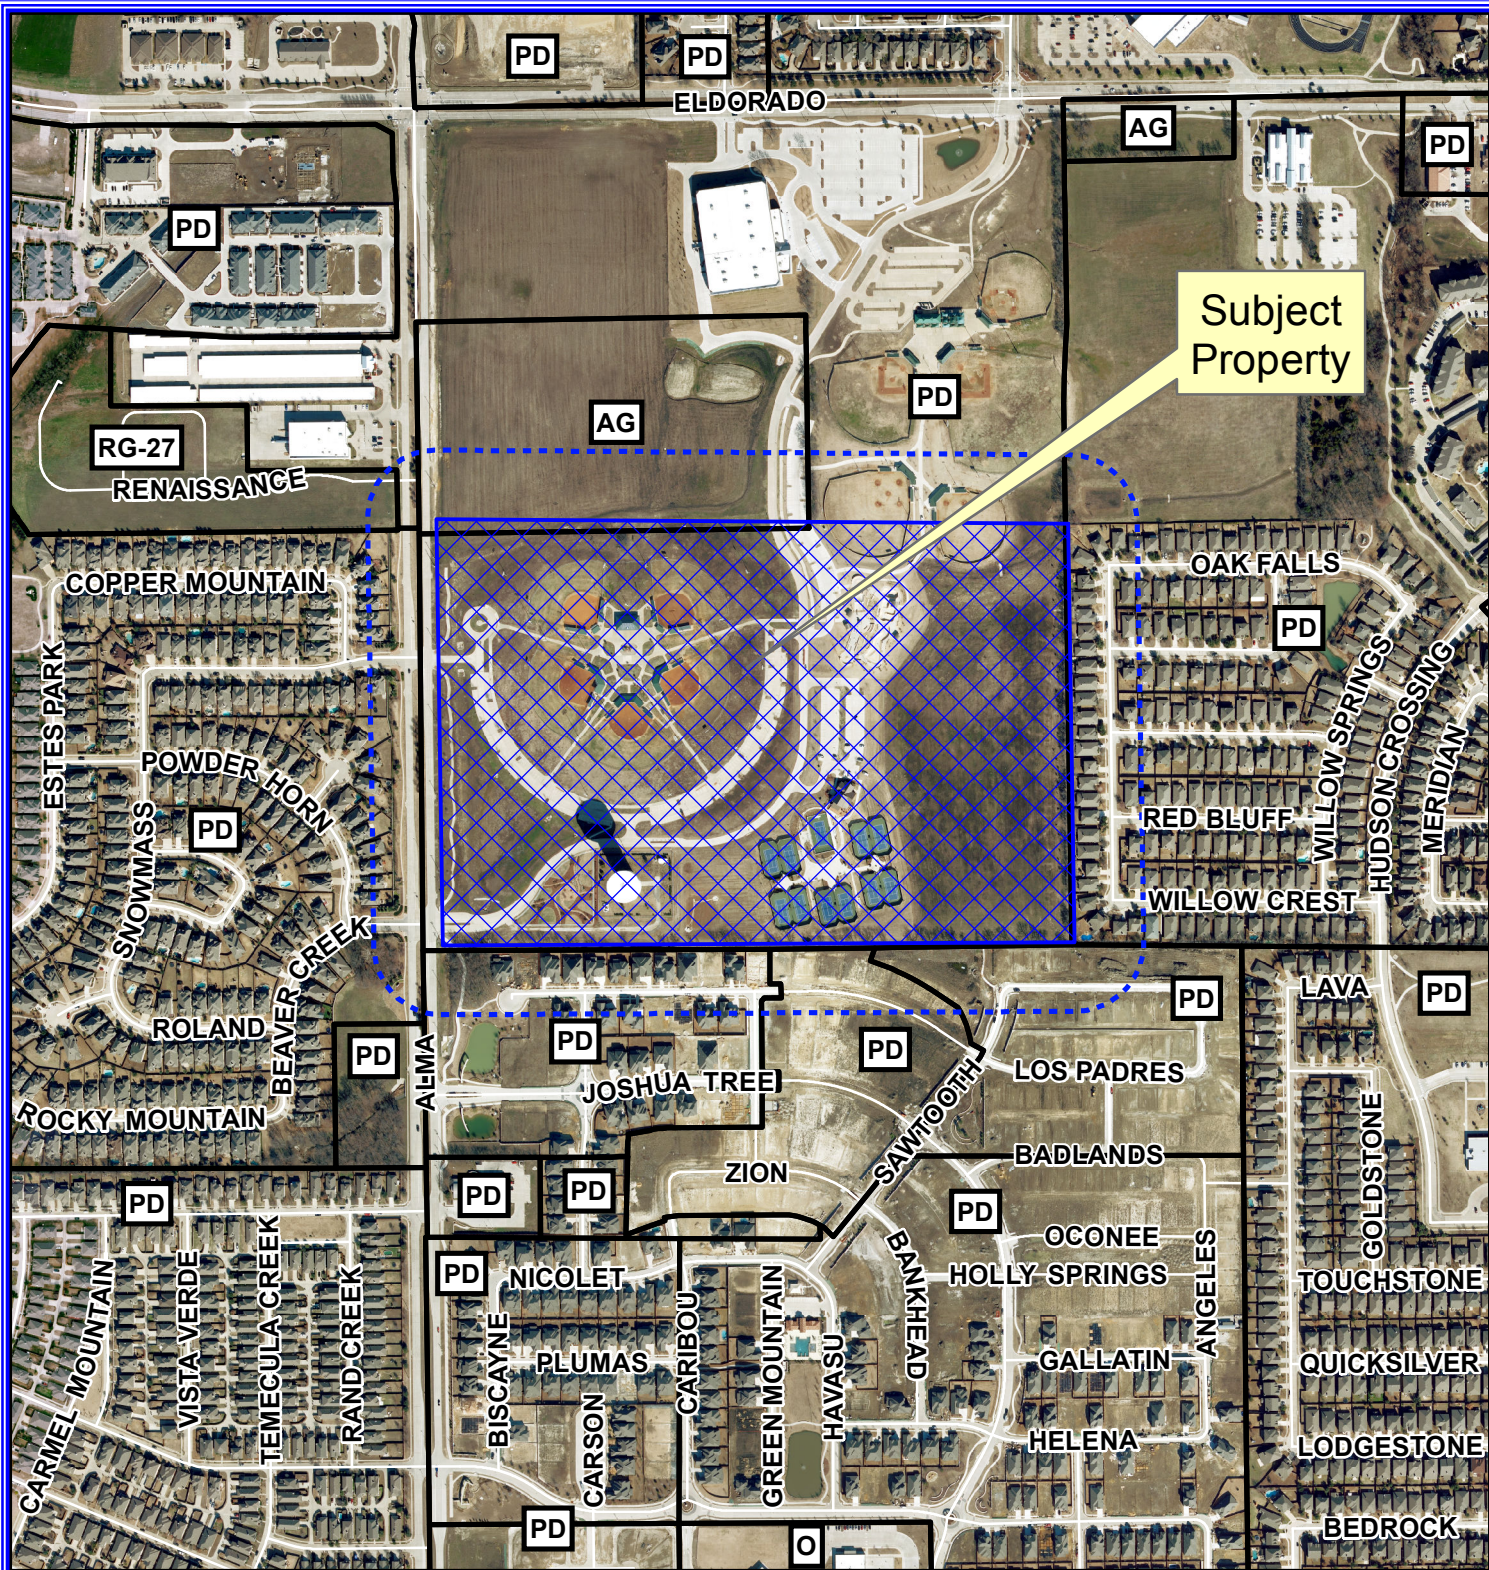

Notification Map

Case: 16-175SP

--- 200' Buffer

Notification Map

Case: 16-175SP

--- 200' Buffer