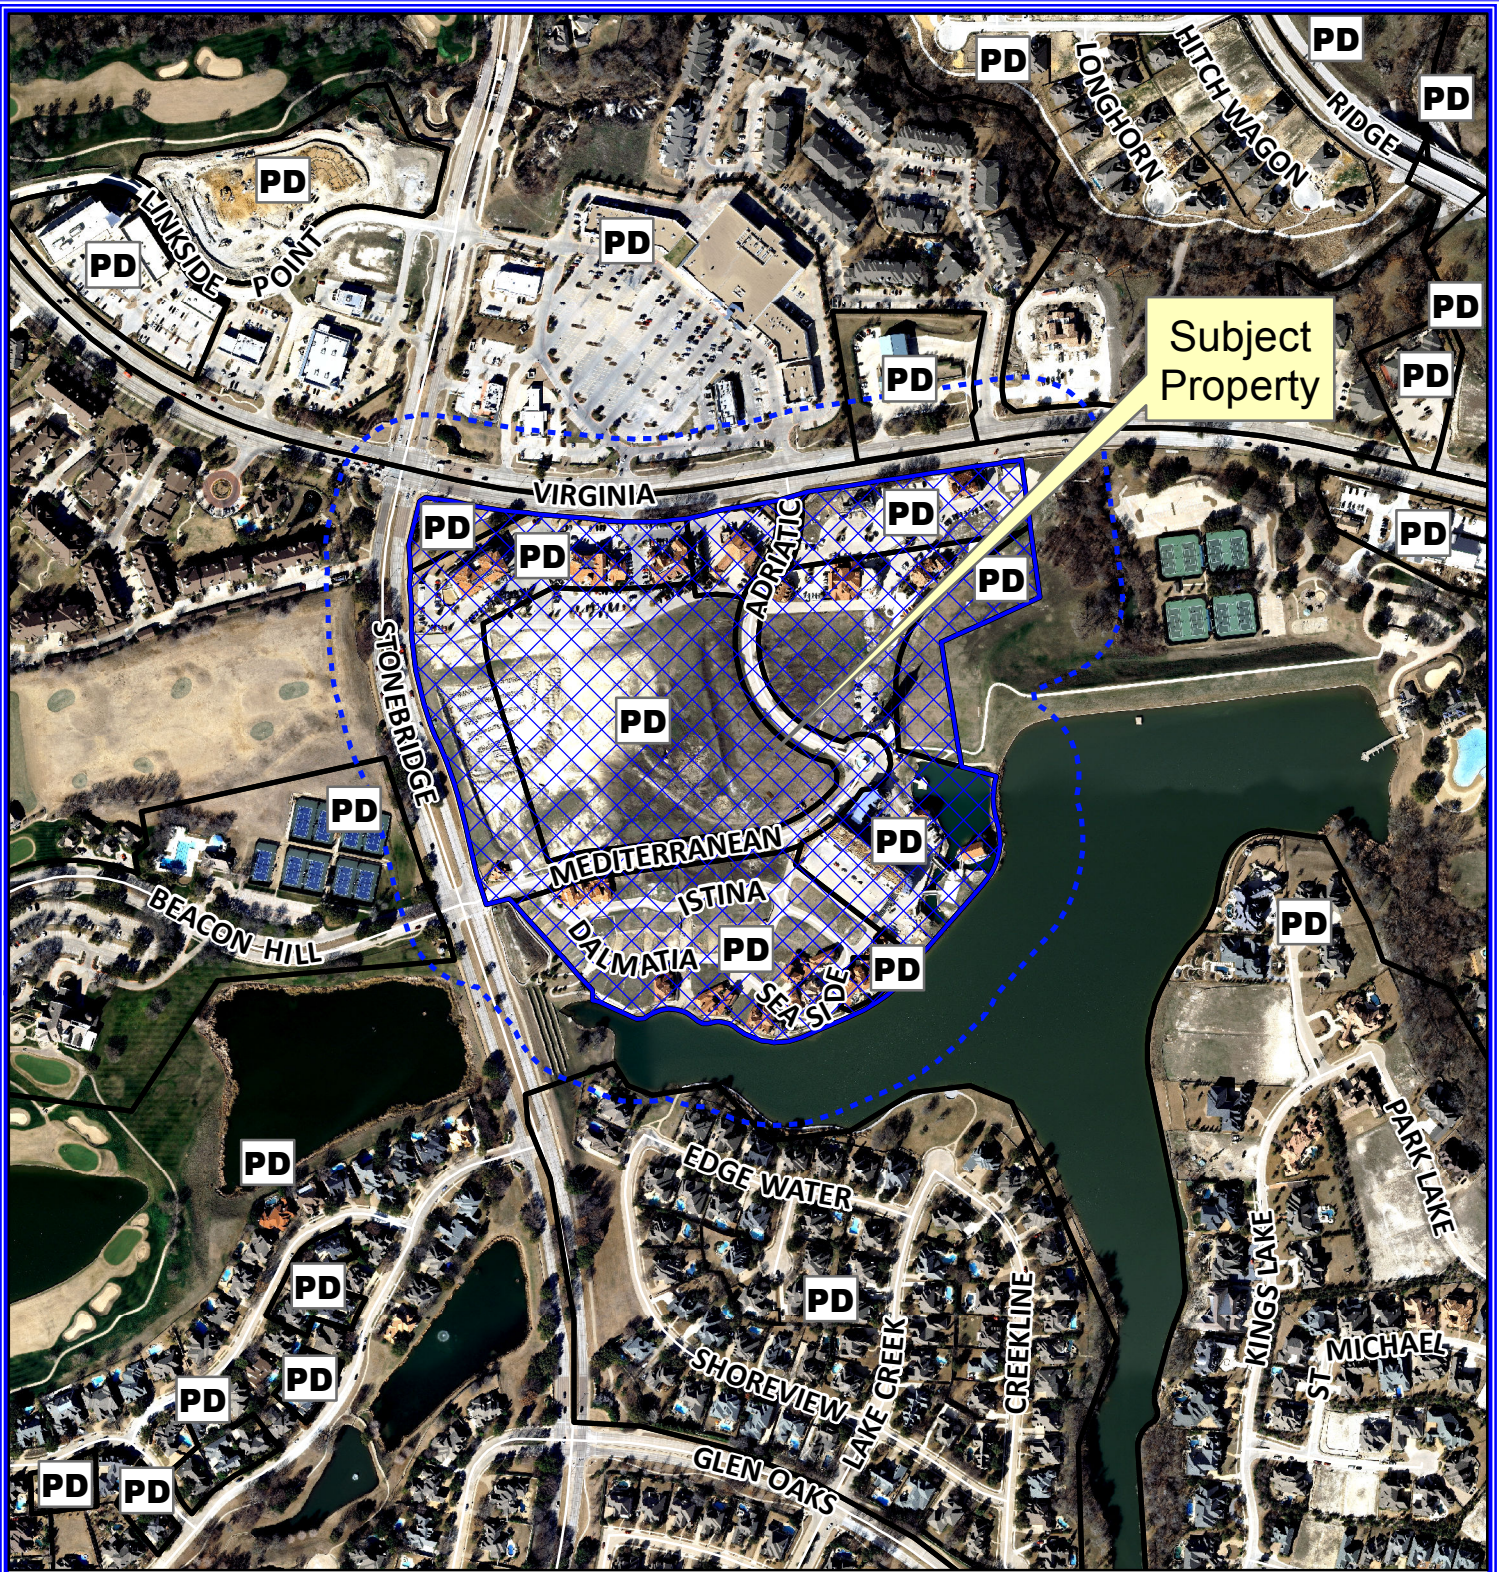

Notification Map

Case: 15-092SP

--- 200' Buffer

Notification Map

Case: 15-092SP

--- 200' Buffer