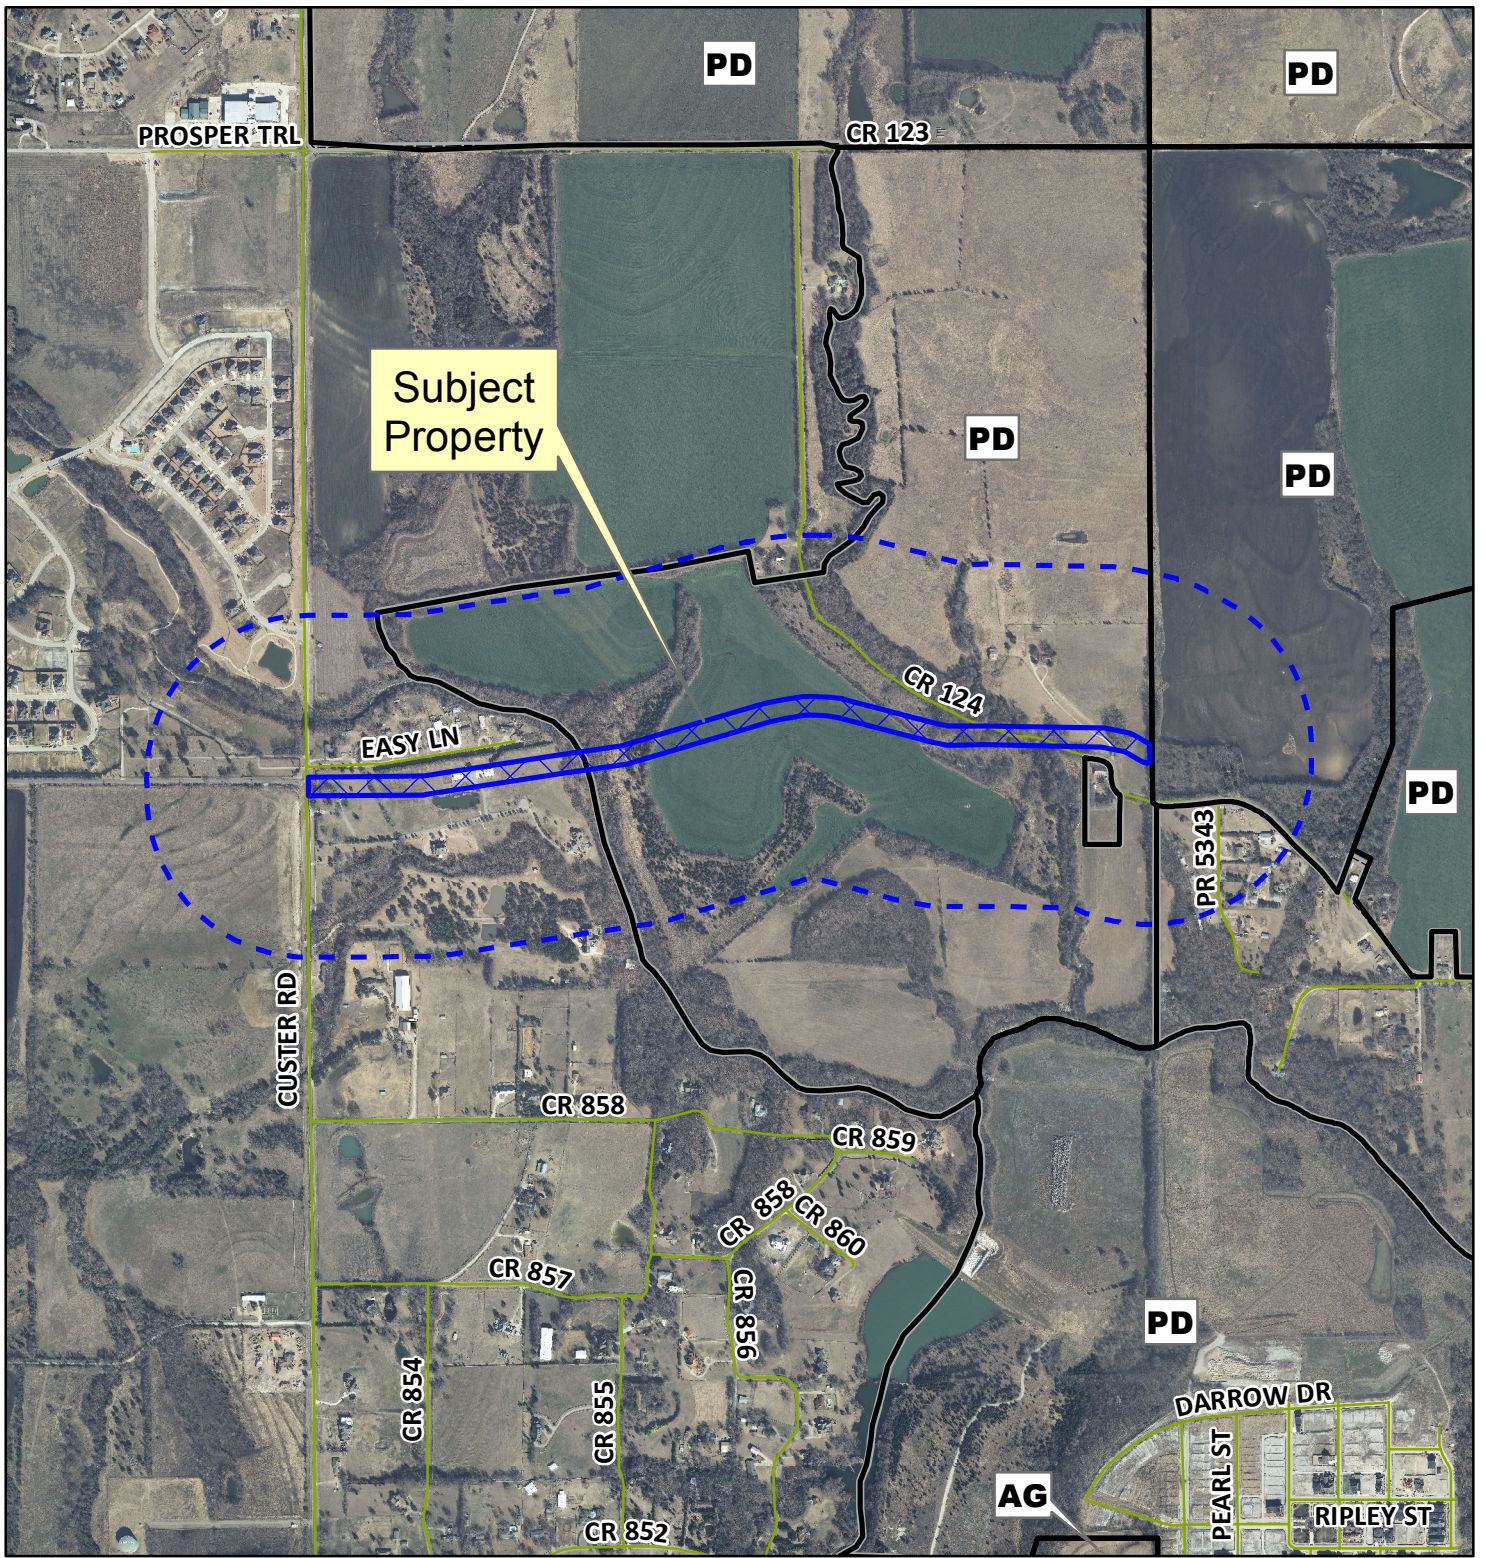

Notification Map

MTP Future Wilmeth Rd Segment

--- 1000' Notification Buffer

Notification Map

MTP Future Wilmeth Rd Segment

--- 1000' Notification Buffer