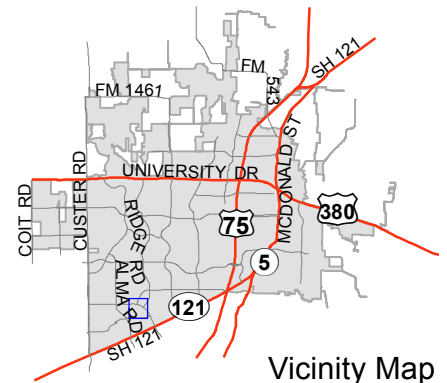

Notification Map

Case: 14-129Z

--- 200' Notification Buffer

Vicinity Map

Notification Map

Case: 14-129Z

--- 200' Notification Buffer