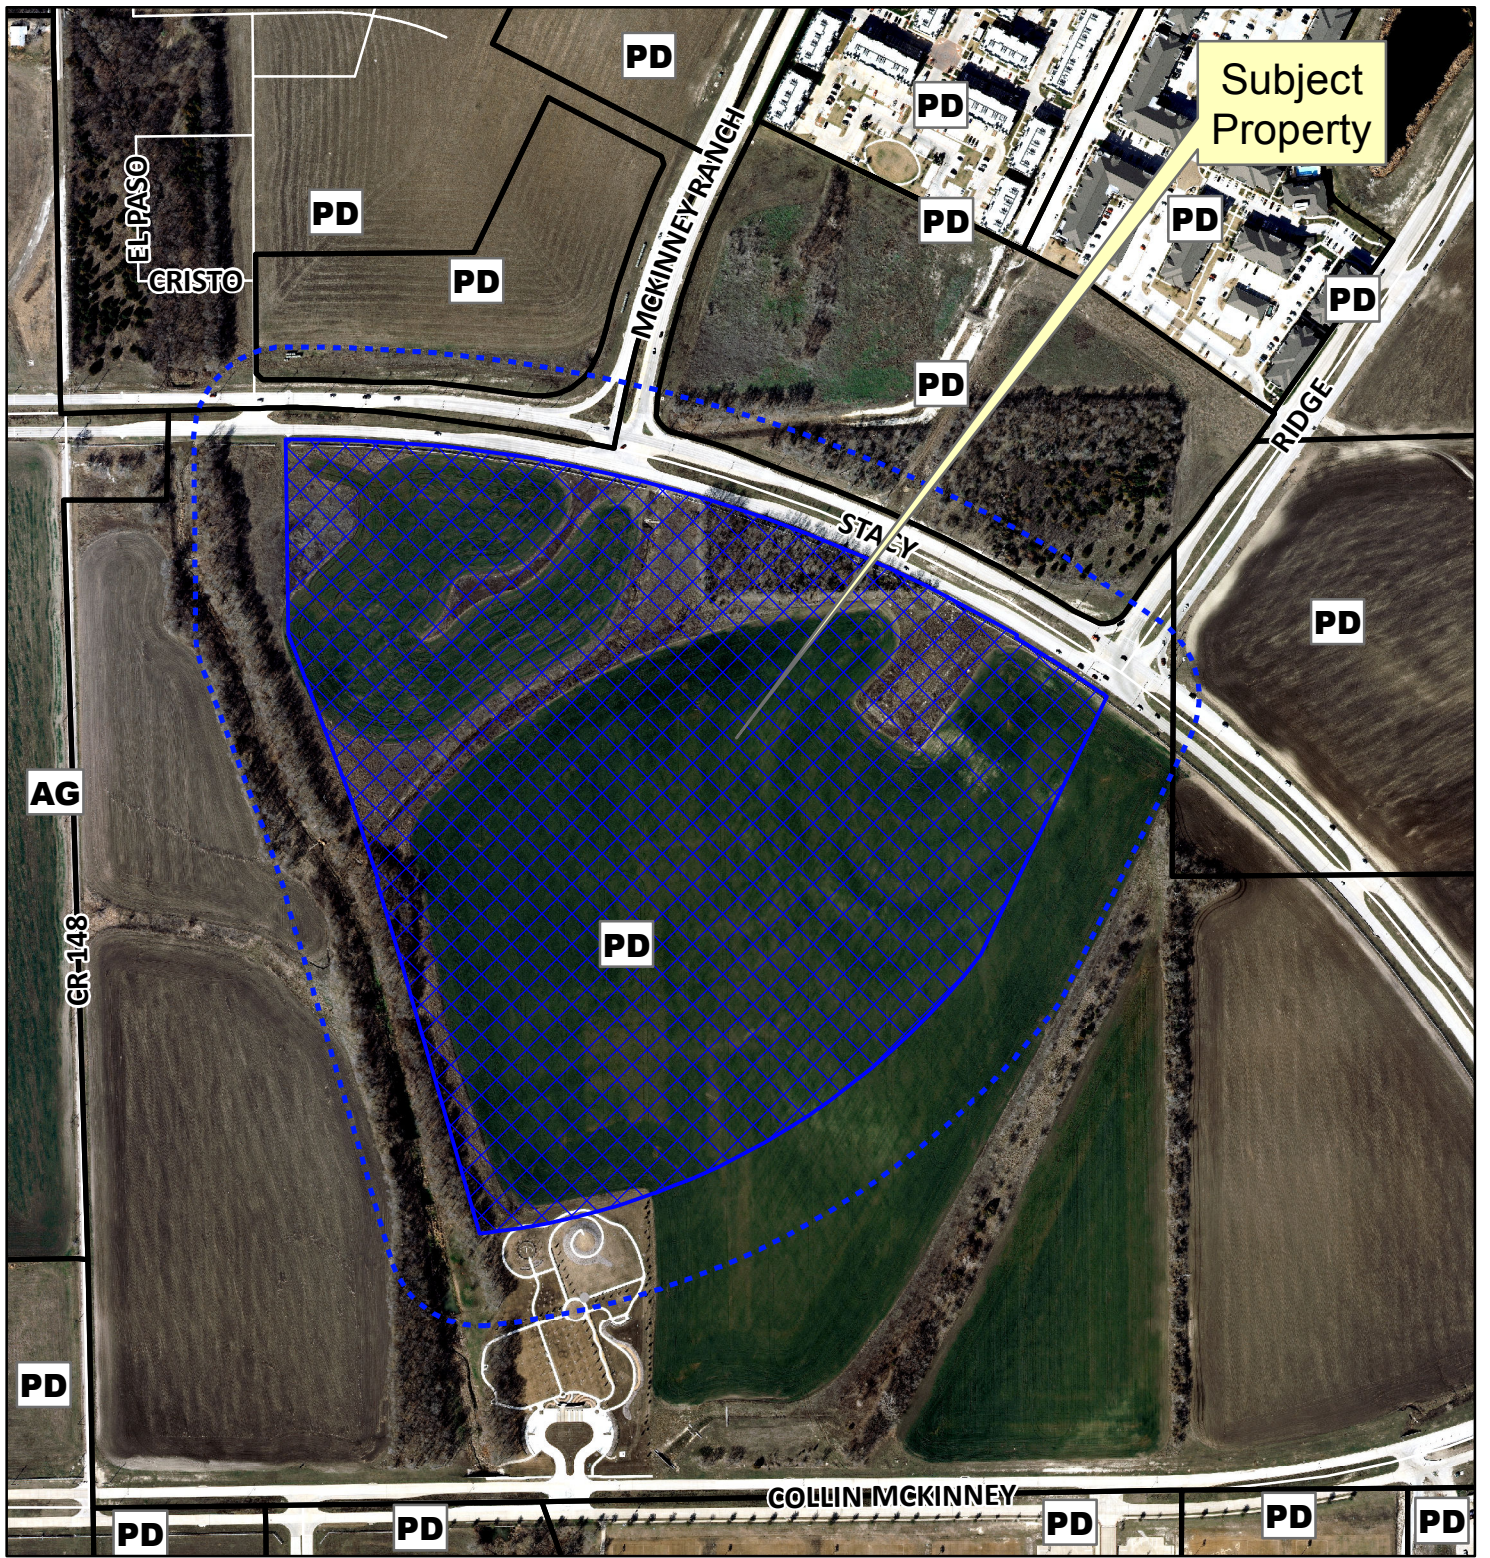

Notification Map

Case: 14-129Z

--- 200' Notification Buffer

Vicinity Map

Notification Map

Case: 14-129Z

--- 200' Notification Buffer