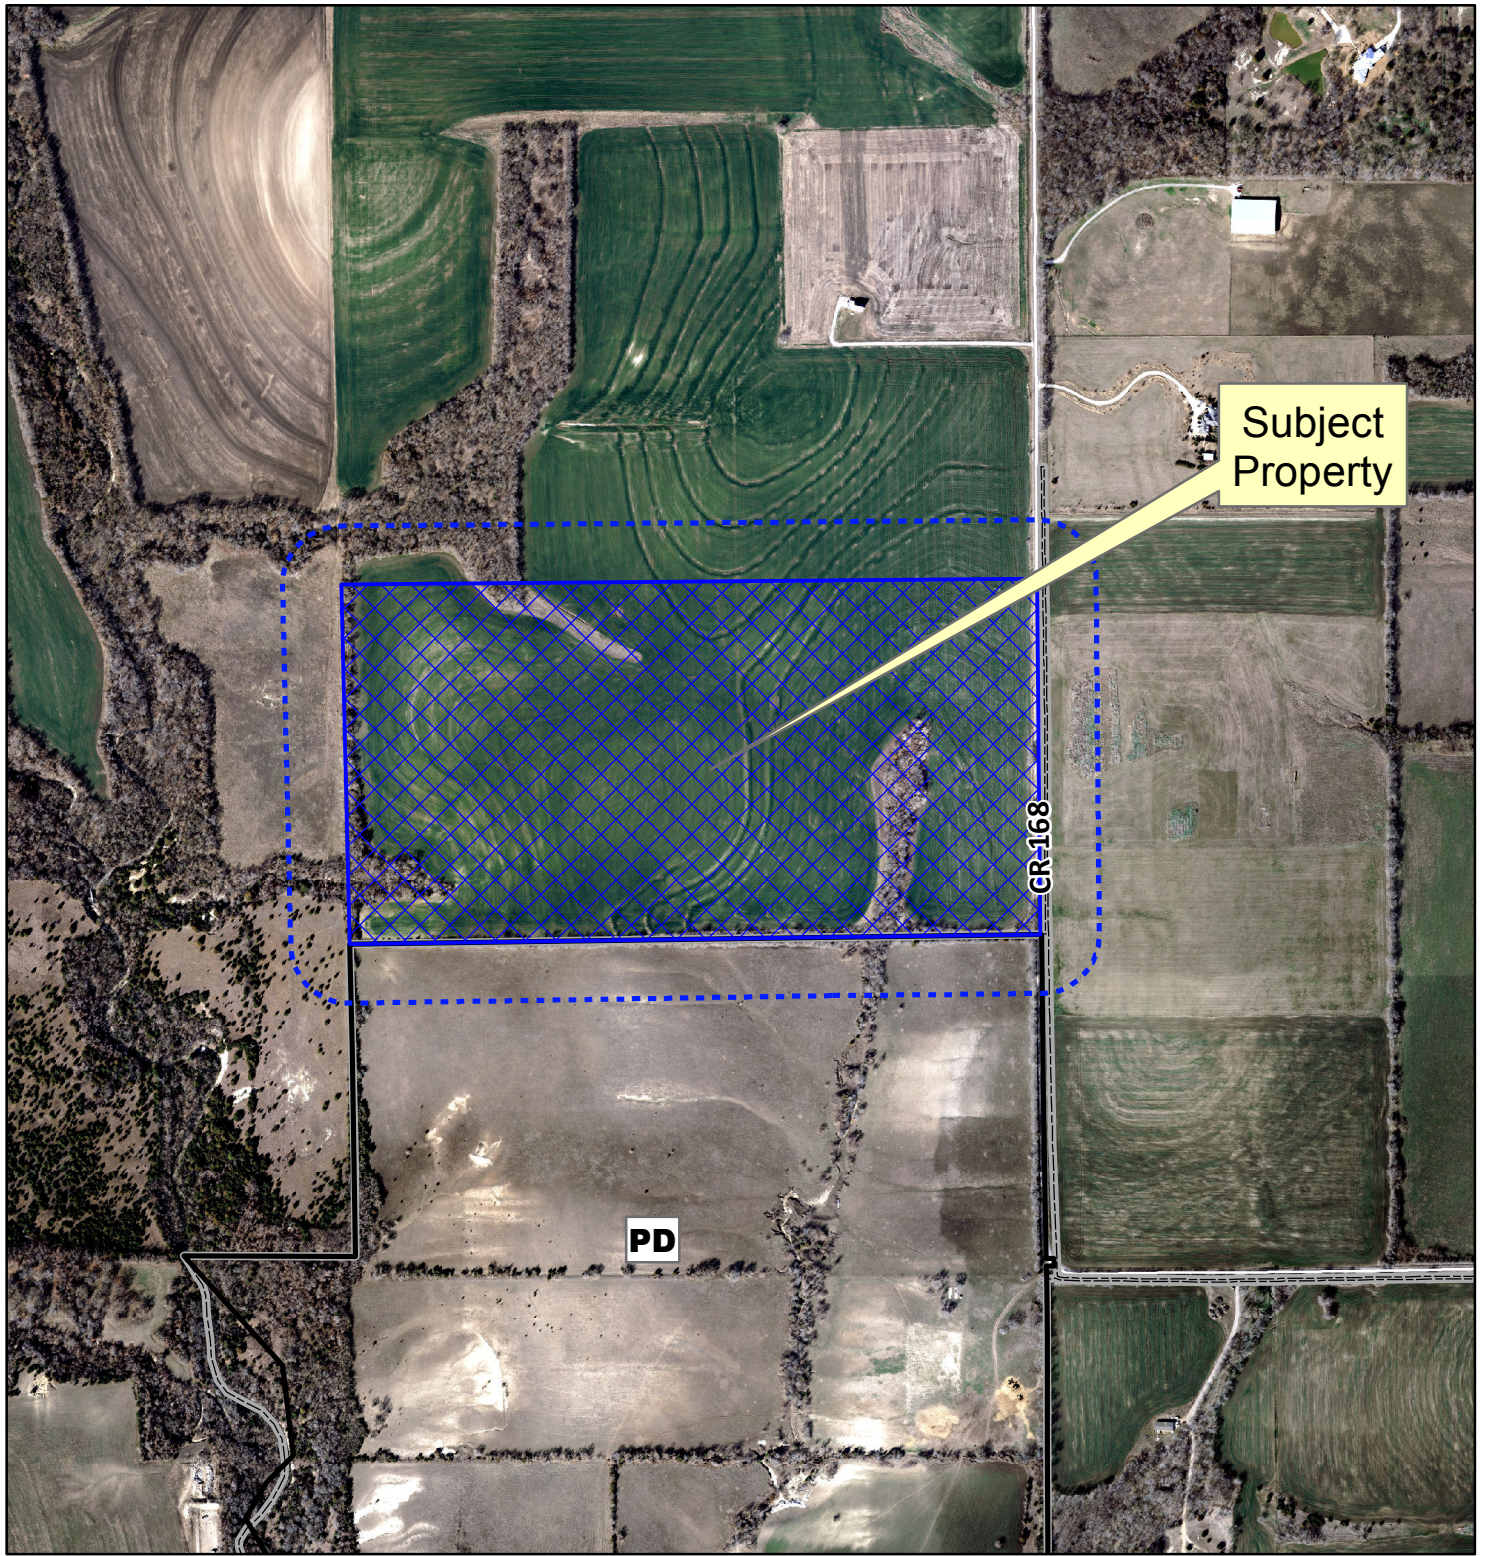

Subject Property

PD

CR-168

Notification Map

Case: 14-263A

--- 200' Notification Buffer

Vicinity Map

Path: S:\MCKGIS\notification\Projects\2014\14-263A.mxd

DISCLAIMER: This map and information contained in it were developed exclusively for use by the City of McKinney. Any use or reliance on this map by anyone else is at that party's risk and without liability to the City of McKinney, its officials or employees for any discrepancies, errors, or variances which may exist.

Subject Property

CR-168

PD

0 440 880 Feet

Notification Map

Case: 14-263A

--- 200' Notification Buffer

Vicinity Map