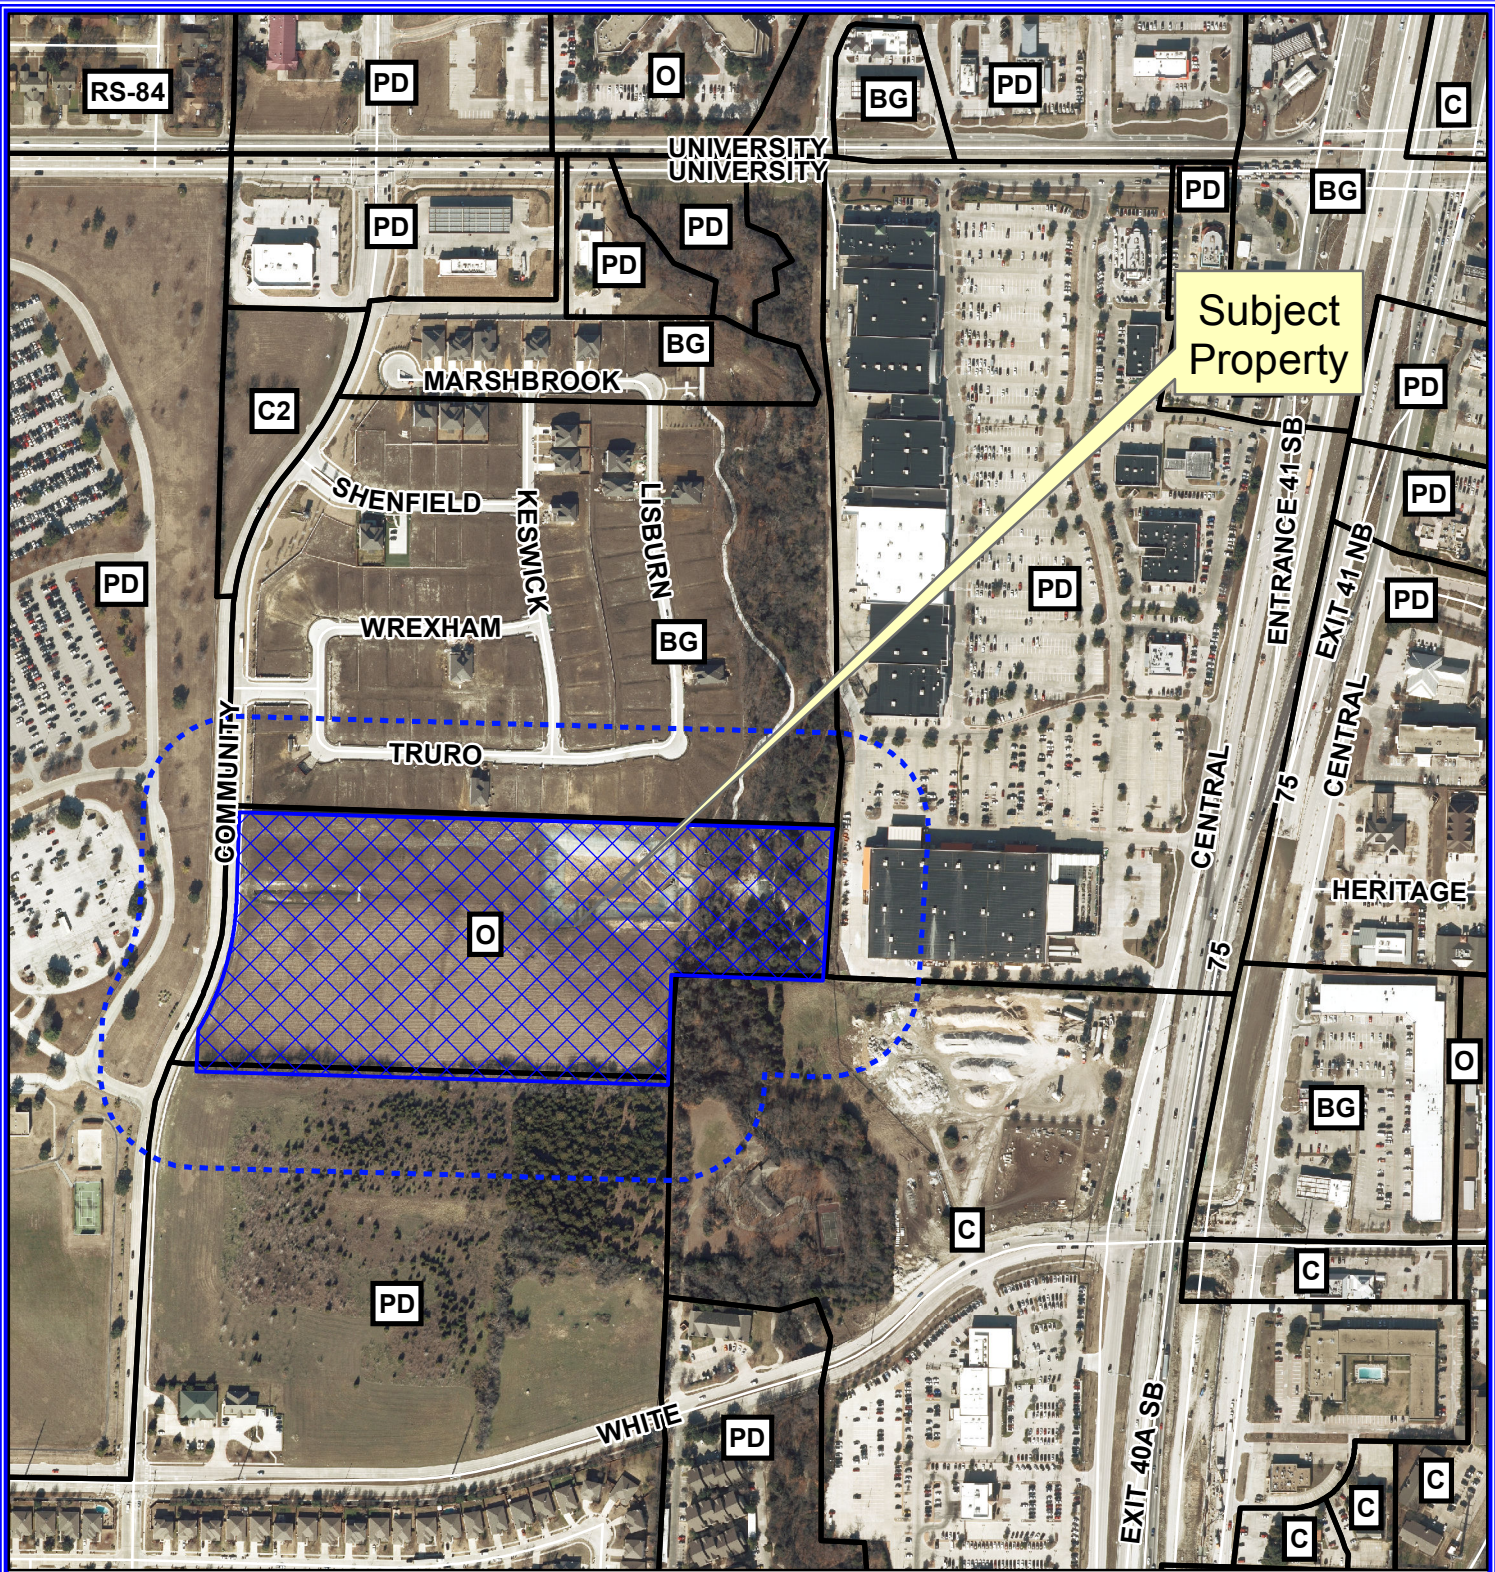

Notification Map

Case: 16-306Z

--- 200' Buffer

Notification Map

Case: 16-306Z

--- 200' Buffer