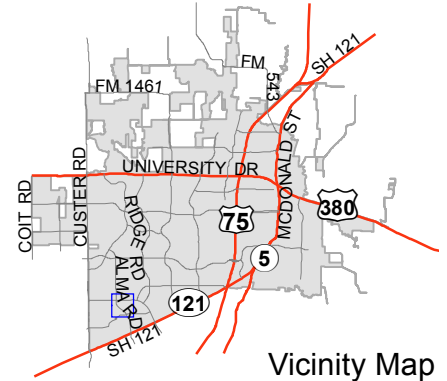

Notification Map

Case: 14-076Z

--- 200' Notification Buffer

Notification Map

Case: 14-076Z

--- 200' Notification Buffer