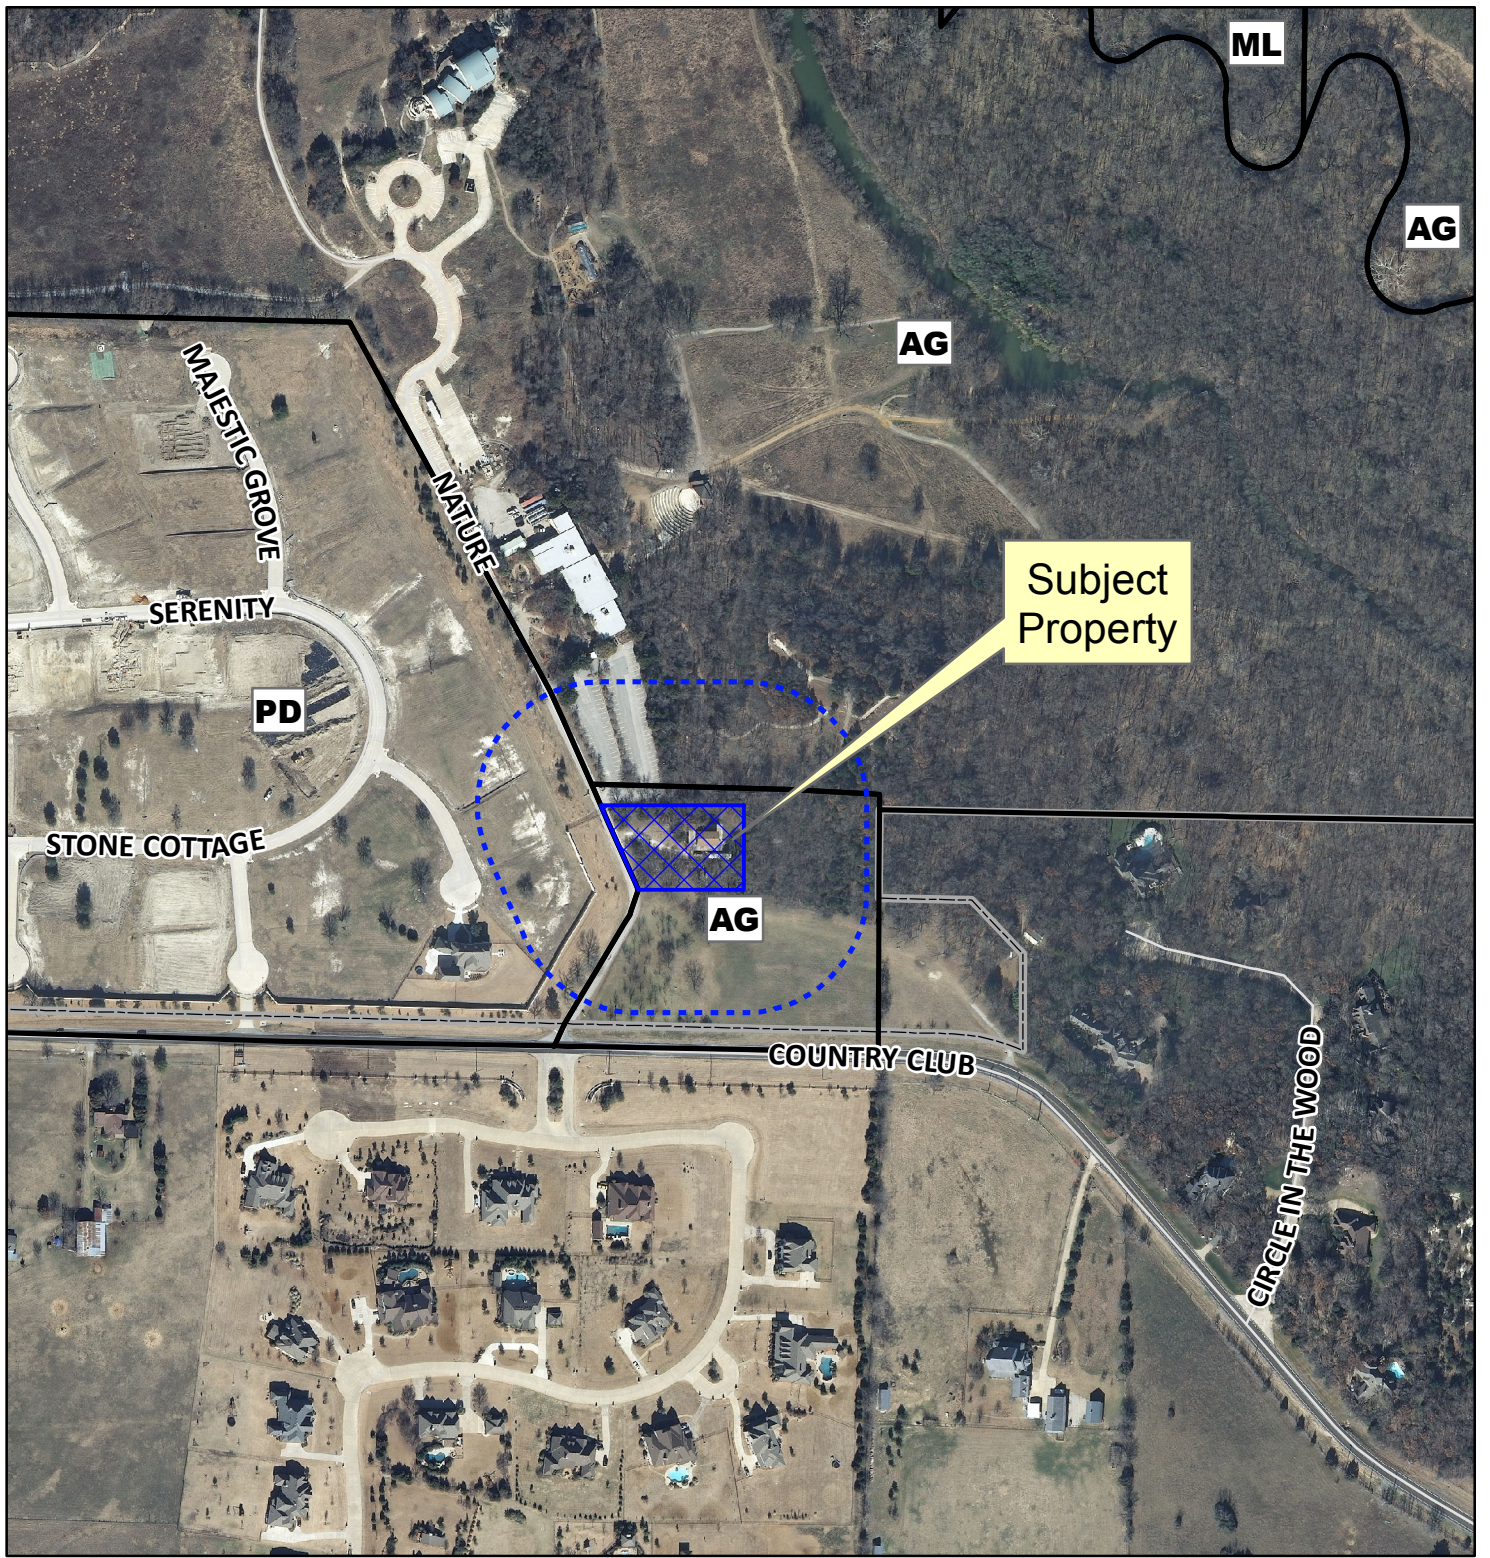

Subject Property

Notification Map

Case: 13-148Z

--- 200' Notification Buffer

Notification Map

Case: 13-148Z

--- 200' Notification Buffer