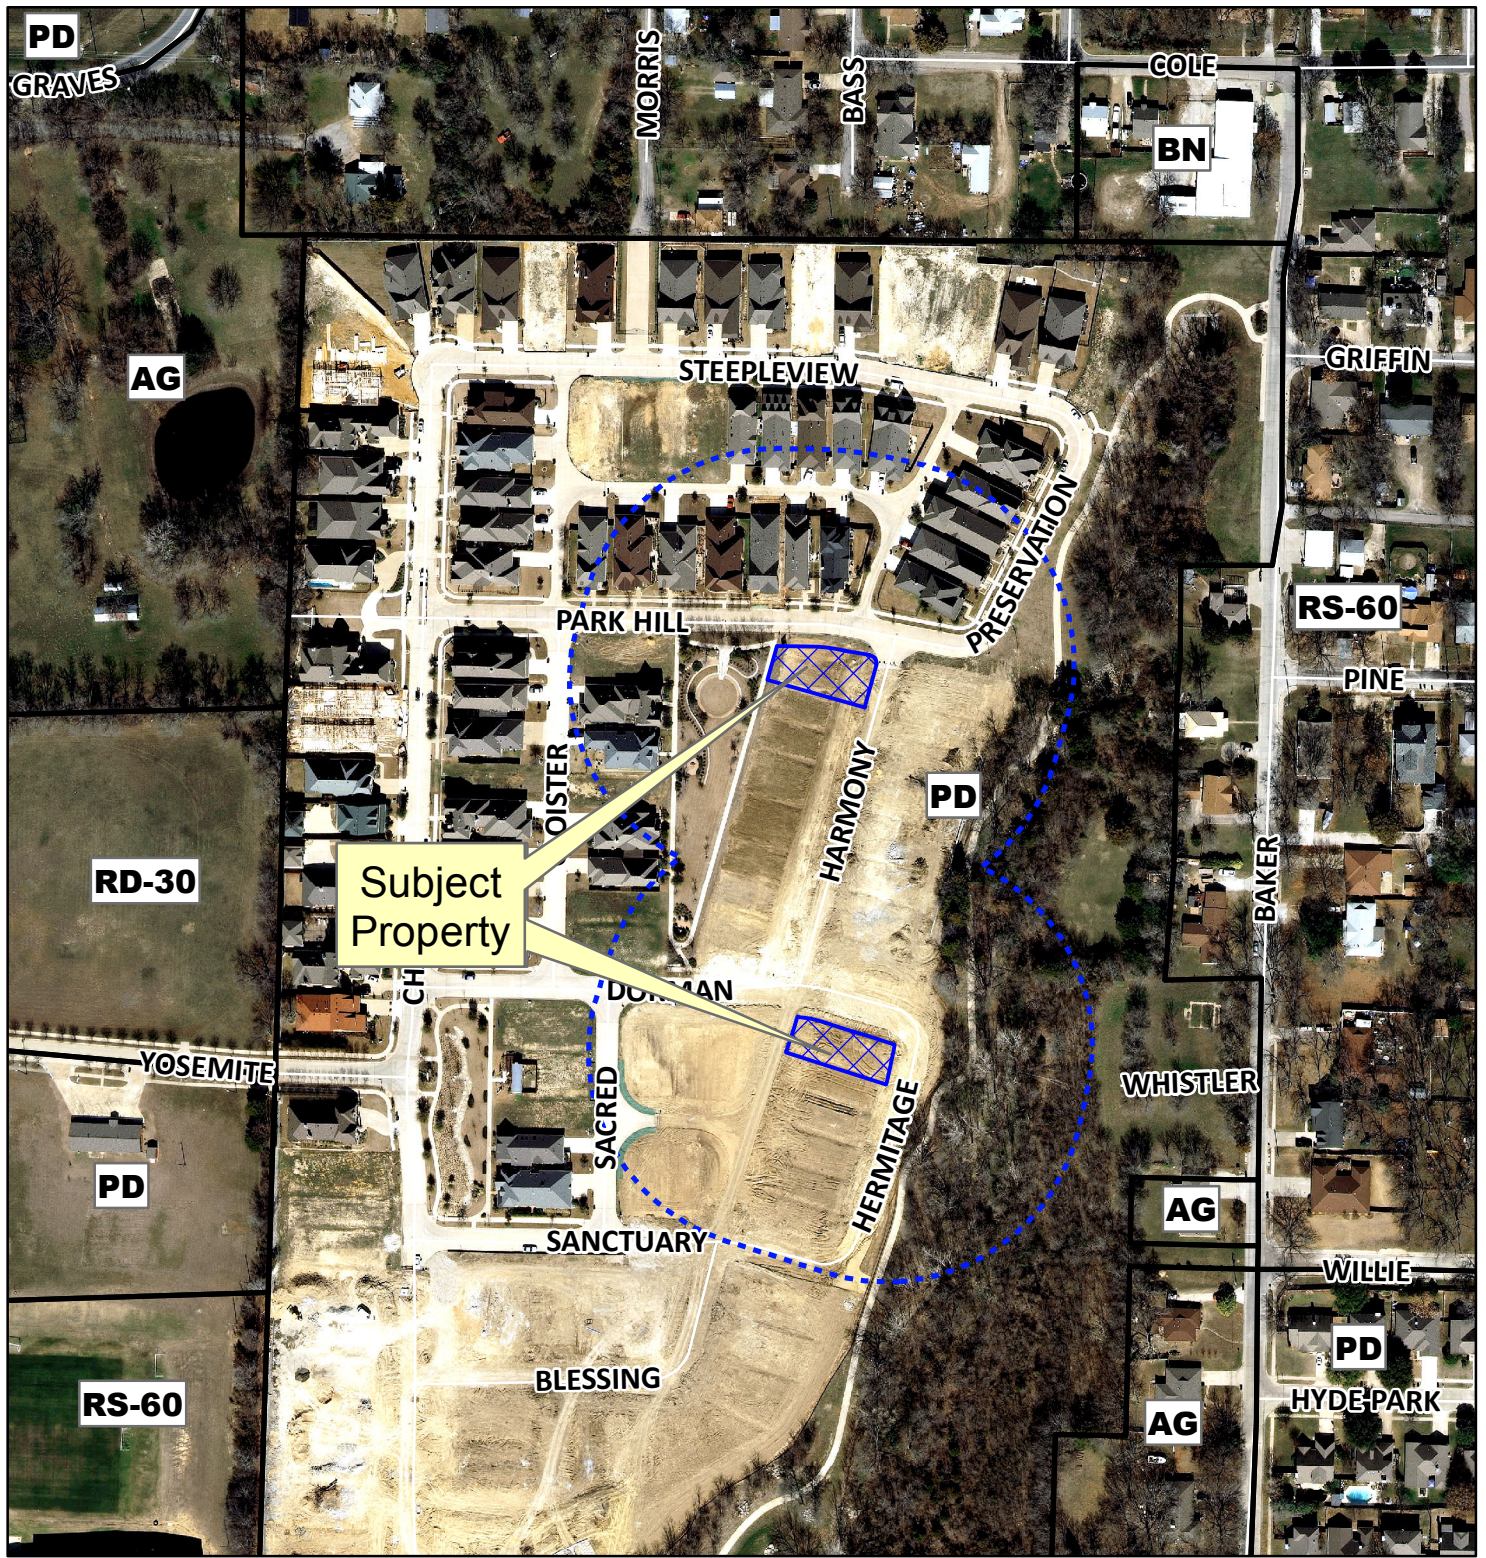

Notification Map

Case: 14-271Z

--- 200' Notification Buffer

Vicinity Map

Notification Map

Case: 14-271Z

--- 200' Notification Buffer