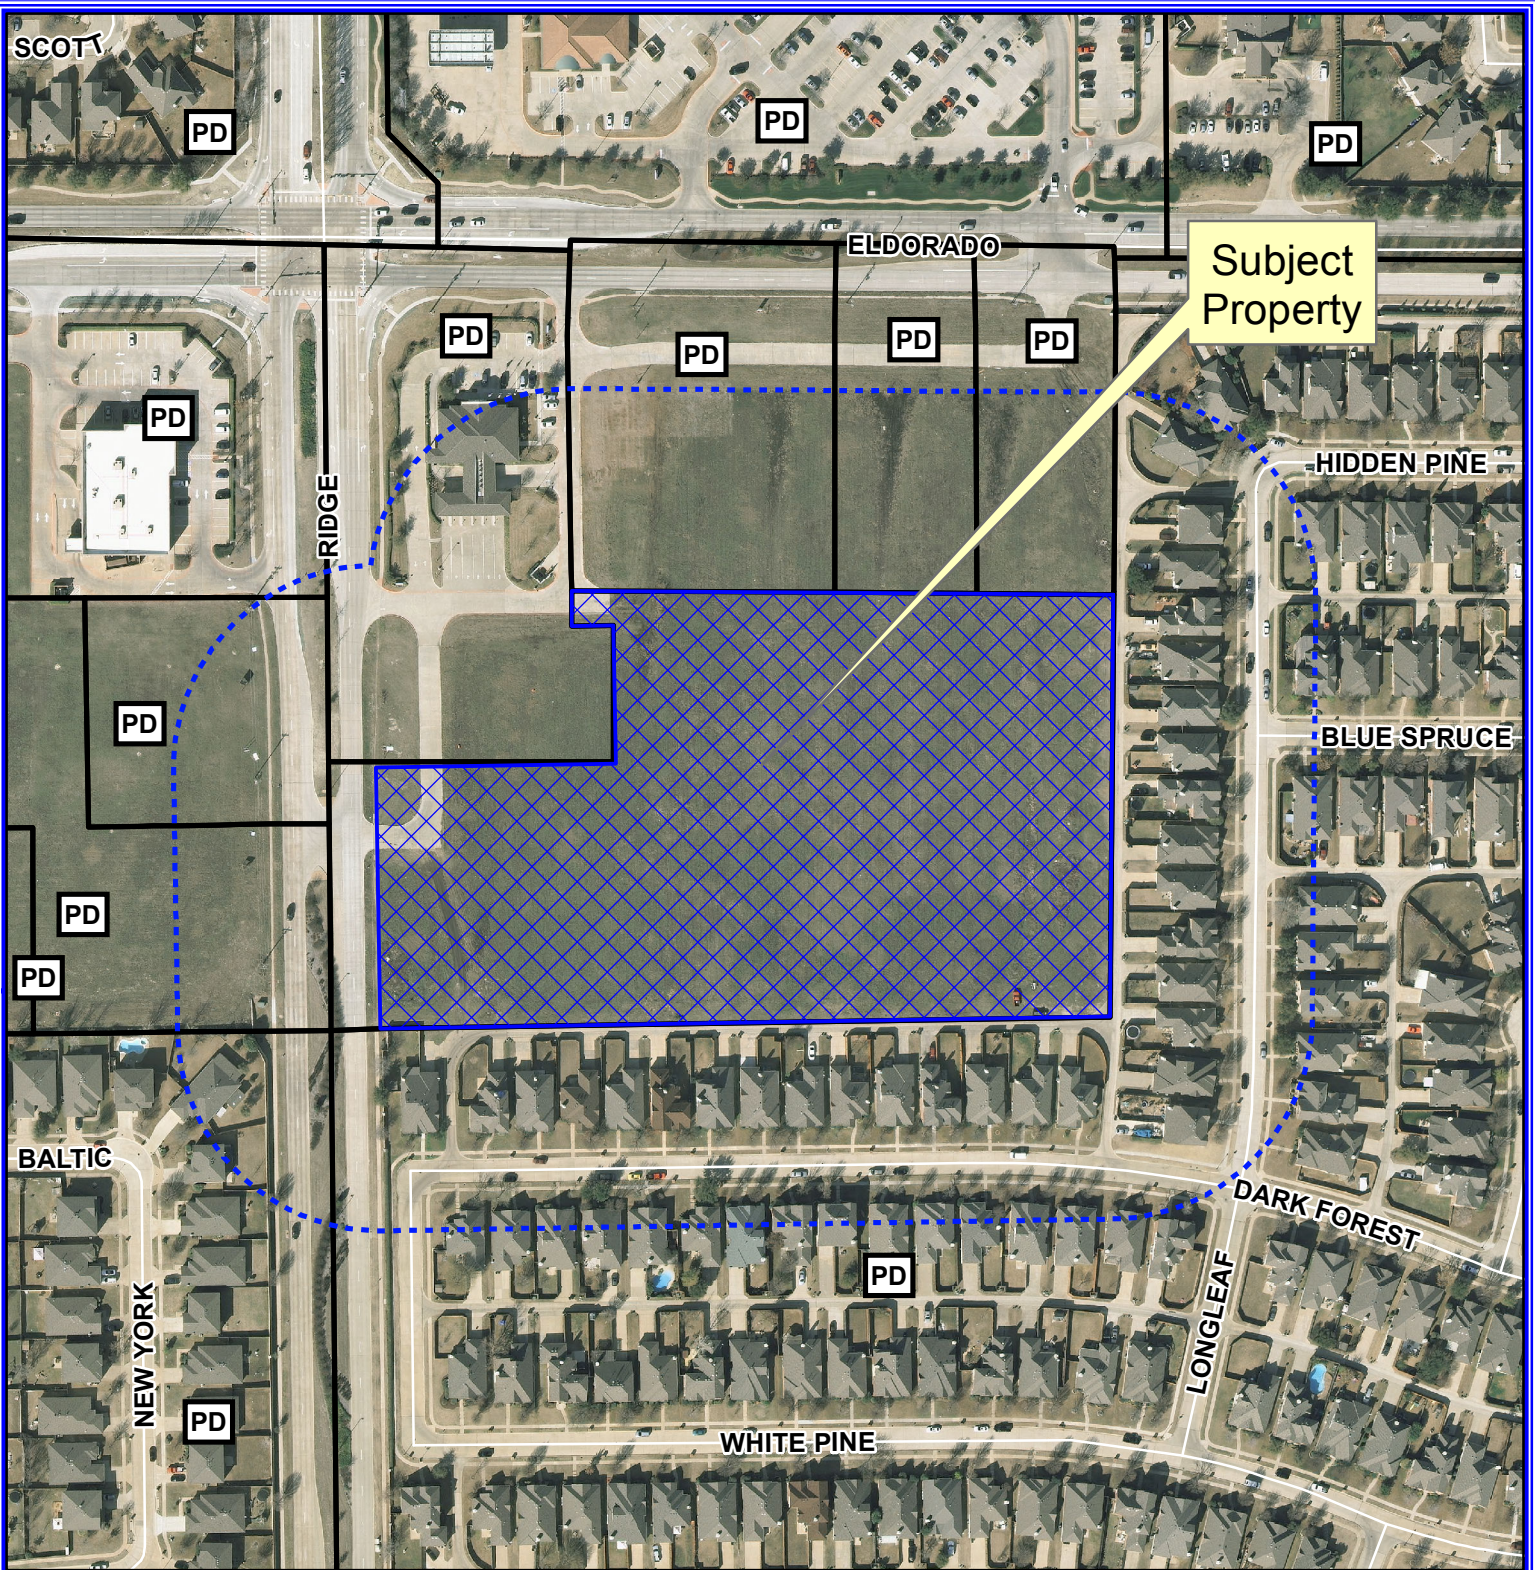

Notification Map

Case: 15-162PFR

--- 200' Buffer

Vicinity Map

0 125 250 Feet

Notification Map

Case: 15-162PFR

--- 200' Buffer

DISCLAIMER: This map and information contained in it were developed exclusively for use by the City of McKinney. Any use or reliance on this map by anyone else is at that party's risk and without liability to the City of McKinney, its officials or employees for any discrepancies, errors, or variances which may exist.