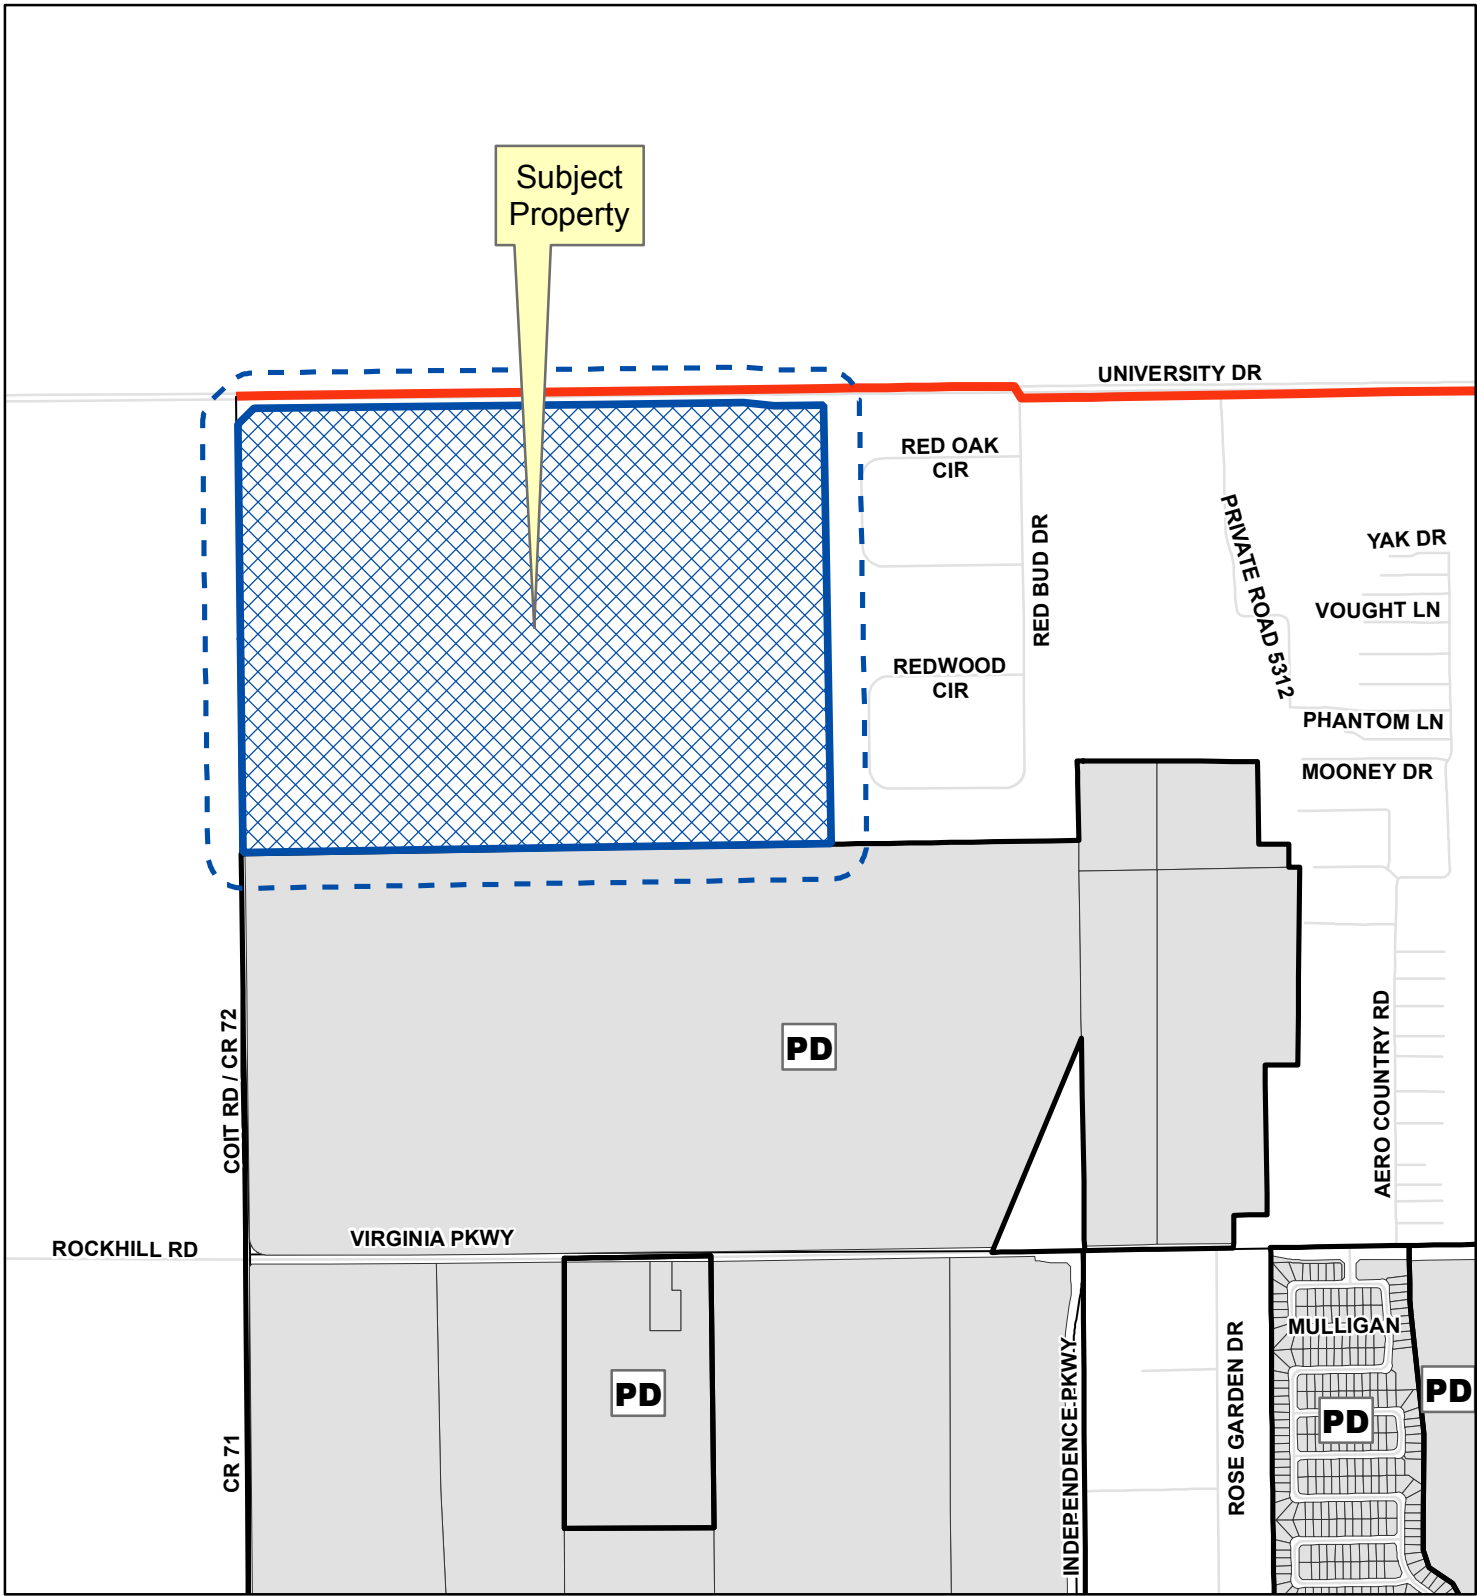

Subject Property

### Notification Case

Notice Case: 10-064Z

--- 200' Notification Buffer

Map Location

S:\MCKGIS\notification\Projects\2010\10-064Z.mxd