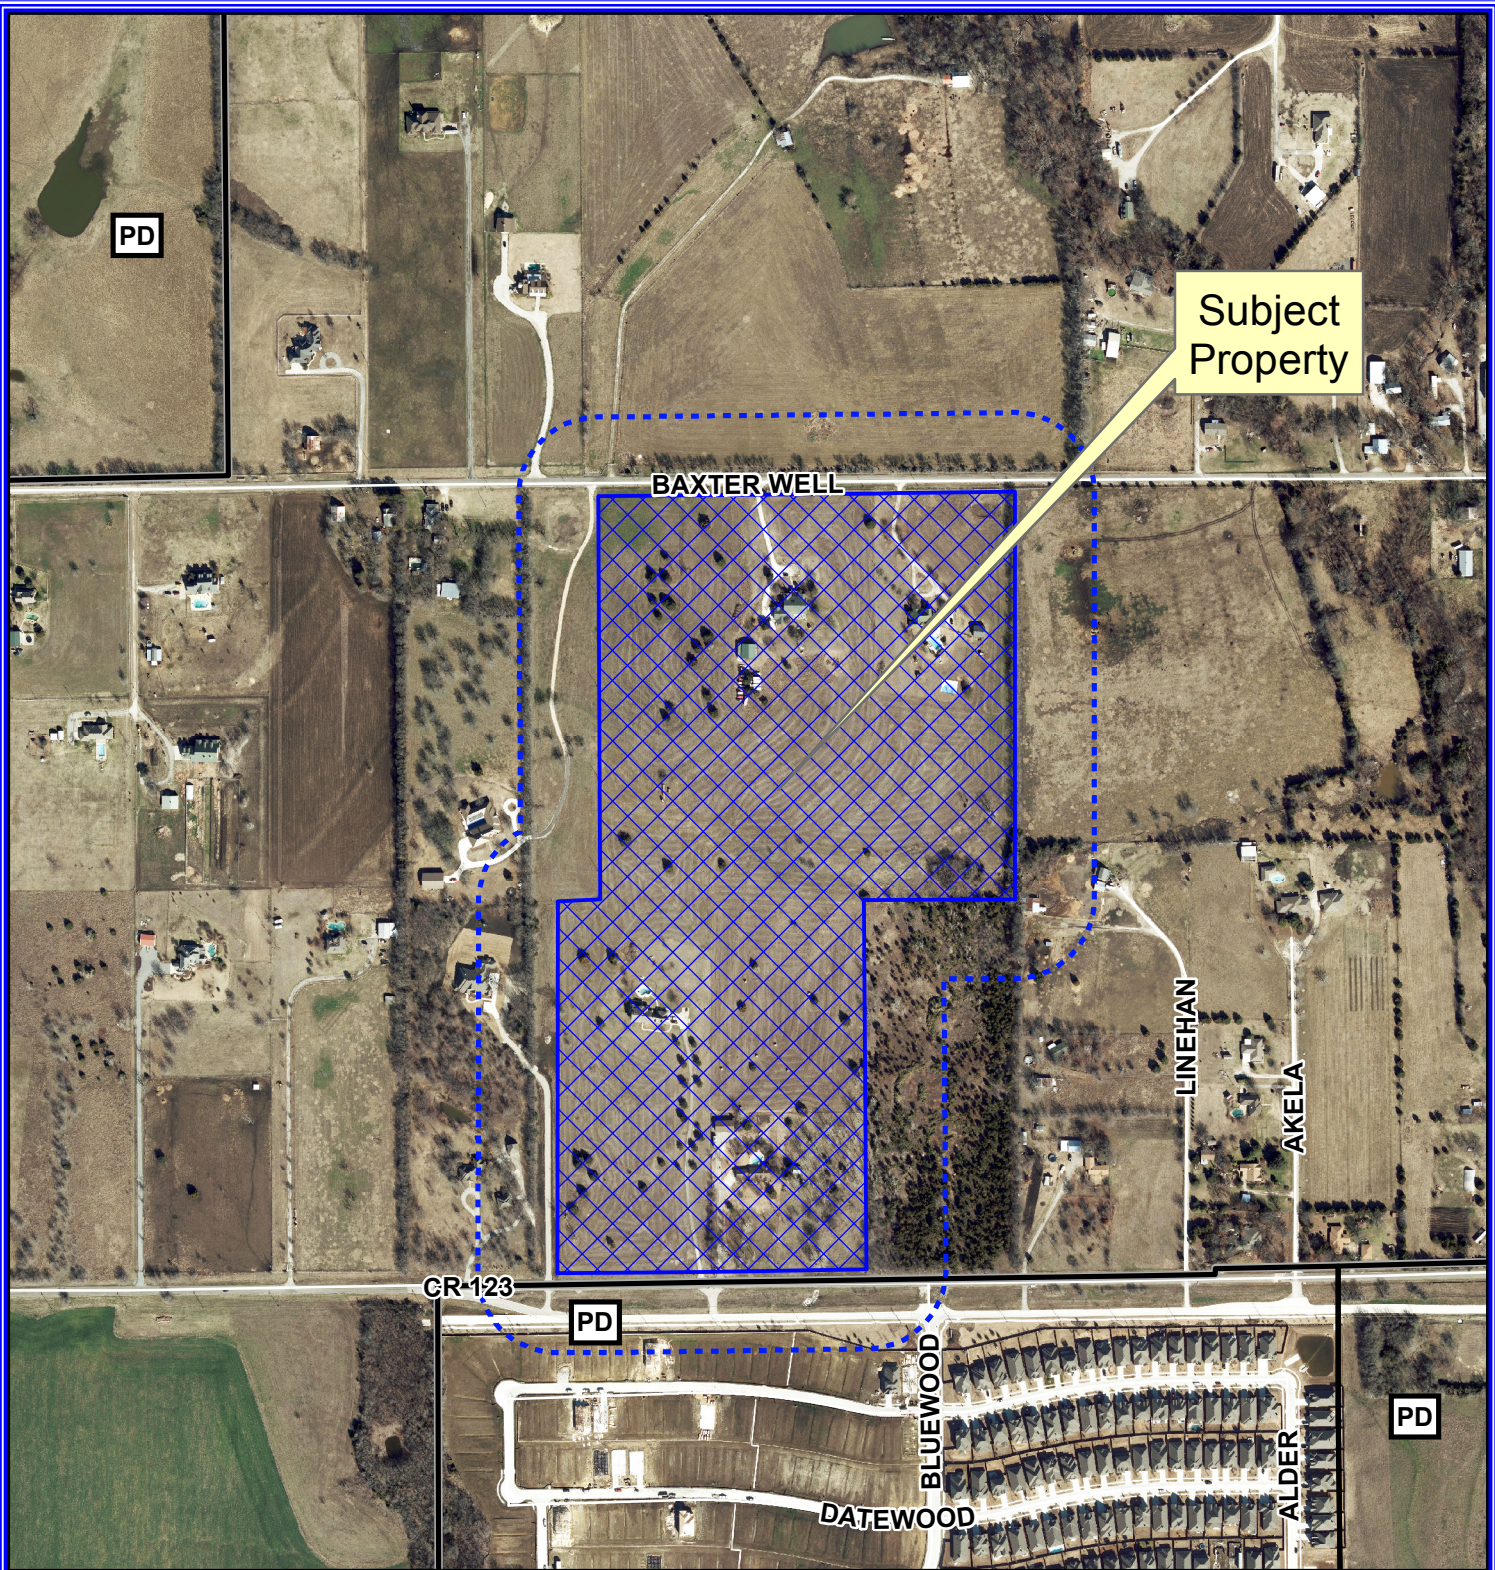

PD

Subject Property

BAXTER WELL

LINEHAN

AKELA

CR-123

PD

BLUEWOOD

DATEWOOD

ALDER

PD

0 325 650 Feet

# Notification Map

Case: 16-337Z

--- 200' Buffer

Vicinity Map