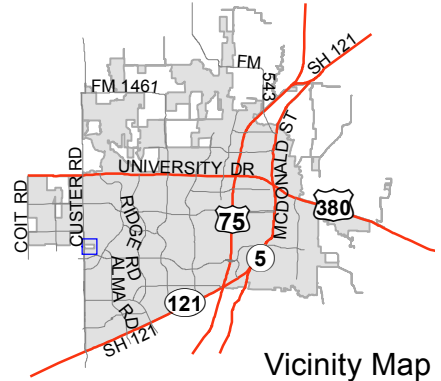

WALES

CANYON BAY

NUECES

FOUNTAINVIEW

OZARK

ARIEL

LUZERNE

ORION

PD

PD

PD

PD

PD

PD

Notification Map

Case: 14-144A

--- 200' Notification Buffer

Vicinity Map

Subject Property

PD

LIVINGSTON

CLEAR BAY

MONROE

NUECES