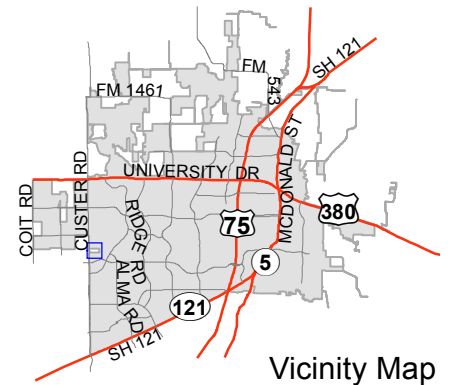

--- 200' Notification Buffer

Vicinity Map

Subject Property

PD

LIVINGSTON

CLEAR BAY

MONROE

NUECES

PD

PD

Notification Map

Case: 14-144A

--- 200' Notification Buffer

Vicinity Map