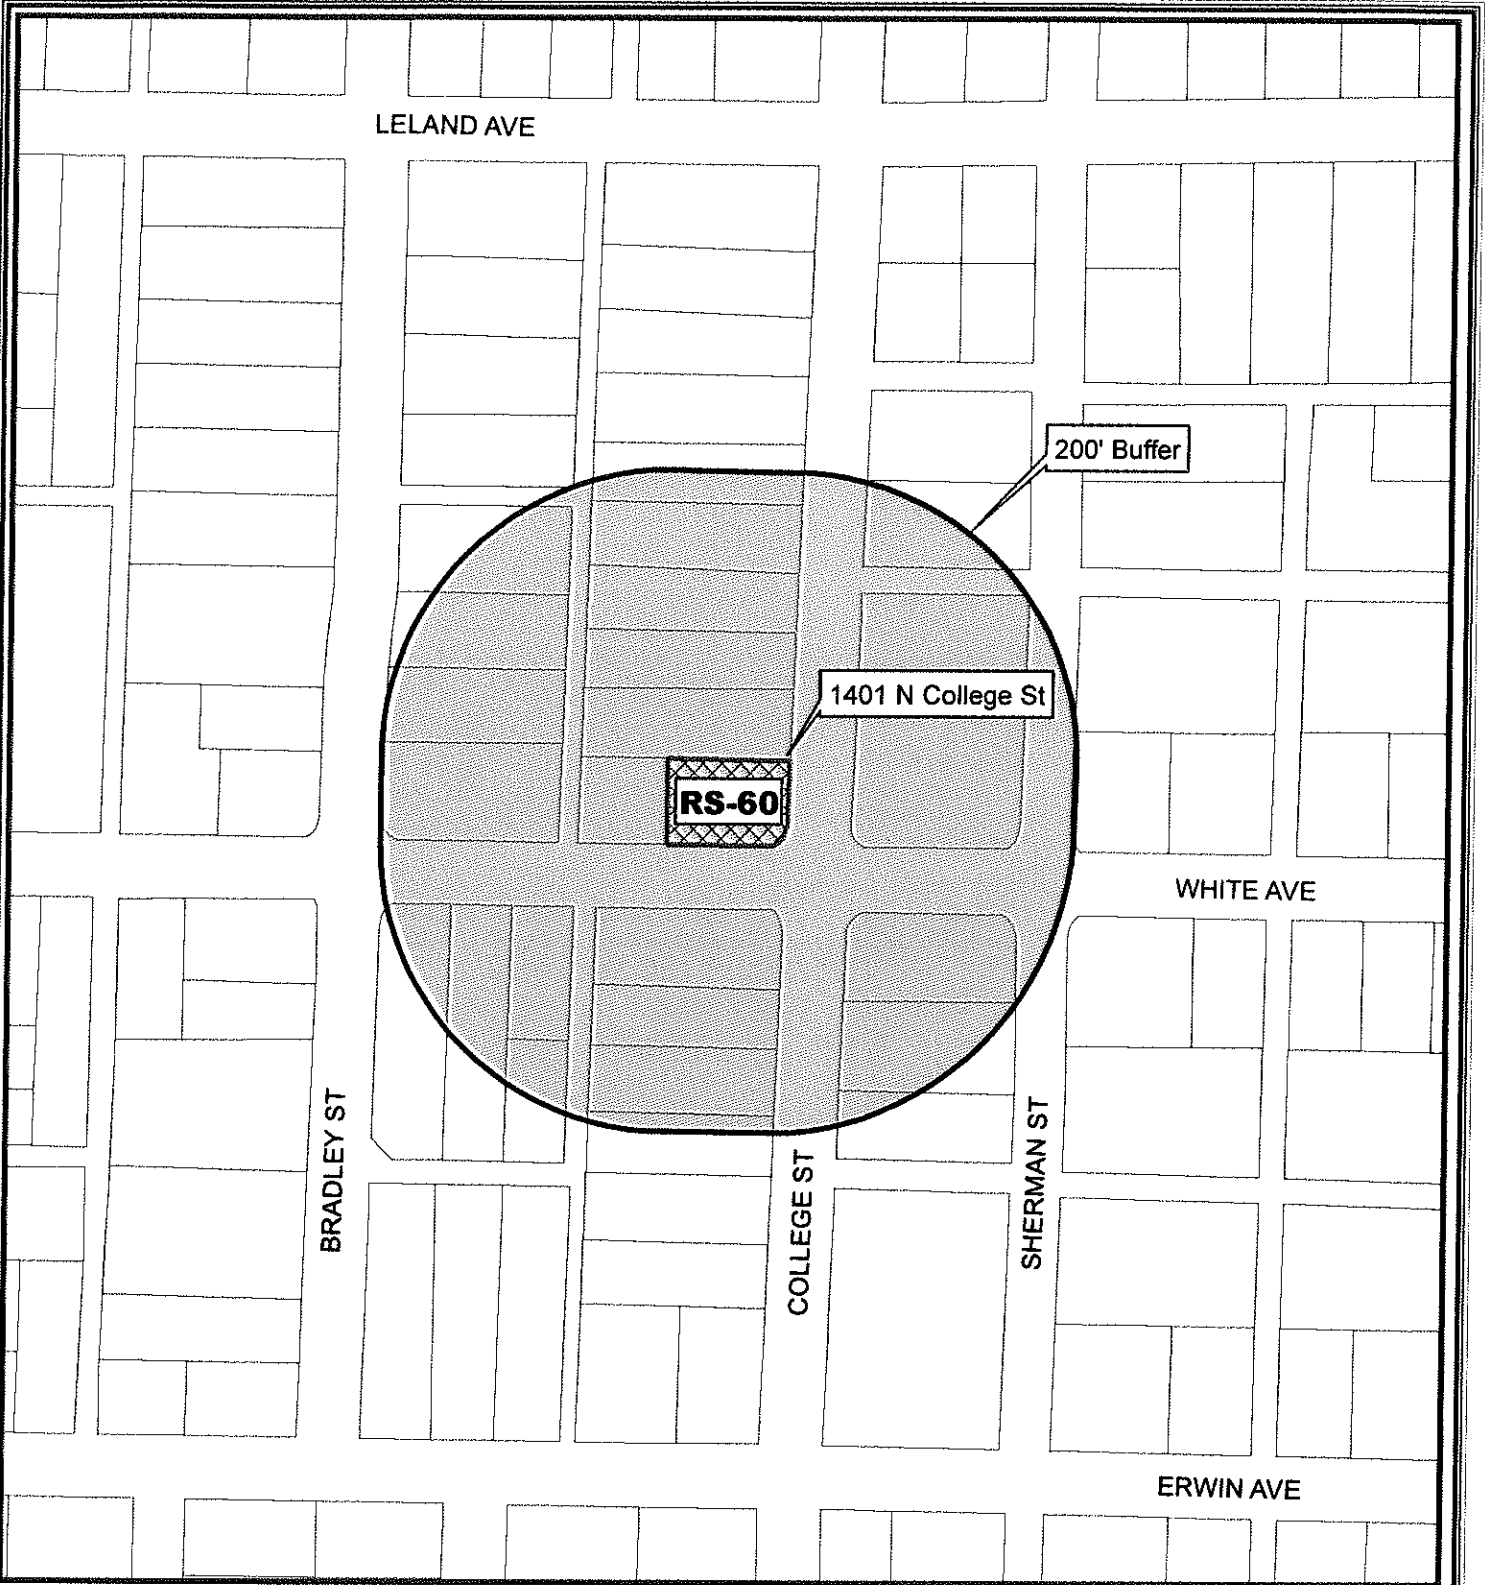

Path: Y:\GIS\GISWork\DL\Grona\Arcmap-projects\B11401NCollege_TN_03311511401NCollegeStreet.mxd

**1401 N College Street
200' Notice and
Location Map**

DISCLAIMER This map and information contained in it were developed exclusively for use by the City of McKinney. Any use or reliance on this map by anyone else is at that party's risk and without liability to the City of McKinney, its officials or employees for any discrepancies, errors or variances which may exist