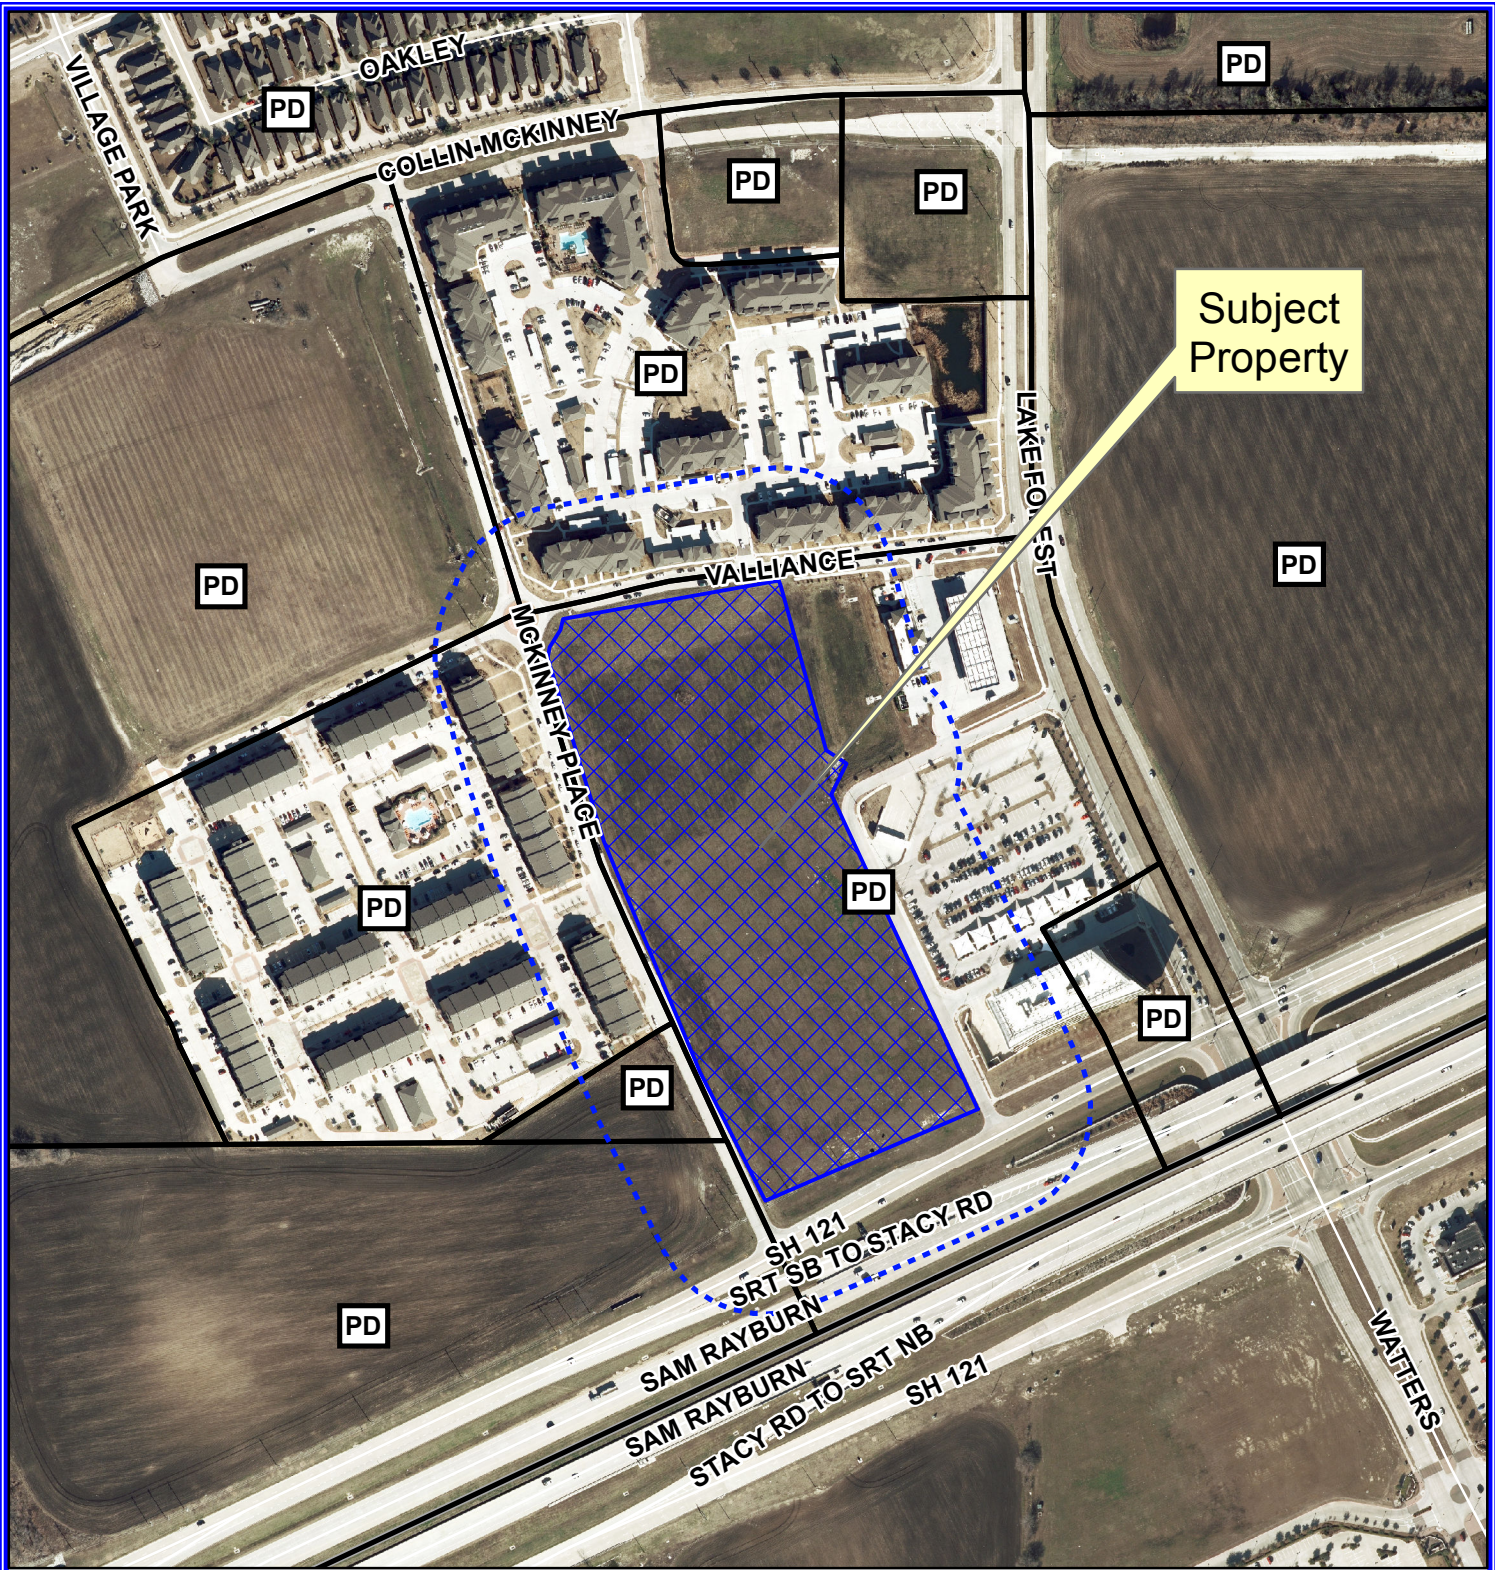

Notification Map

Case: 16-039GDP

--- 200' Buffer

Notification Map

Case: 16-039GDP

--- 200' Buffer

Vicinity Map

DISCLAIMER: This map and information contained in it were developed exclusively for use by the City of McKinney. Any use or reliance on this map by anyone else is at that party's risk and without liability to the City of McKinney, its officials or employees for any discrepancies, errors, or variances which may exist.