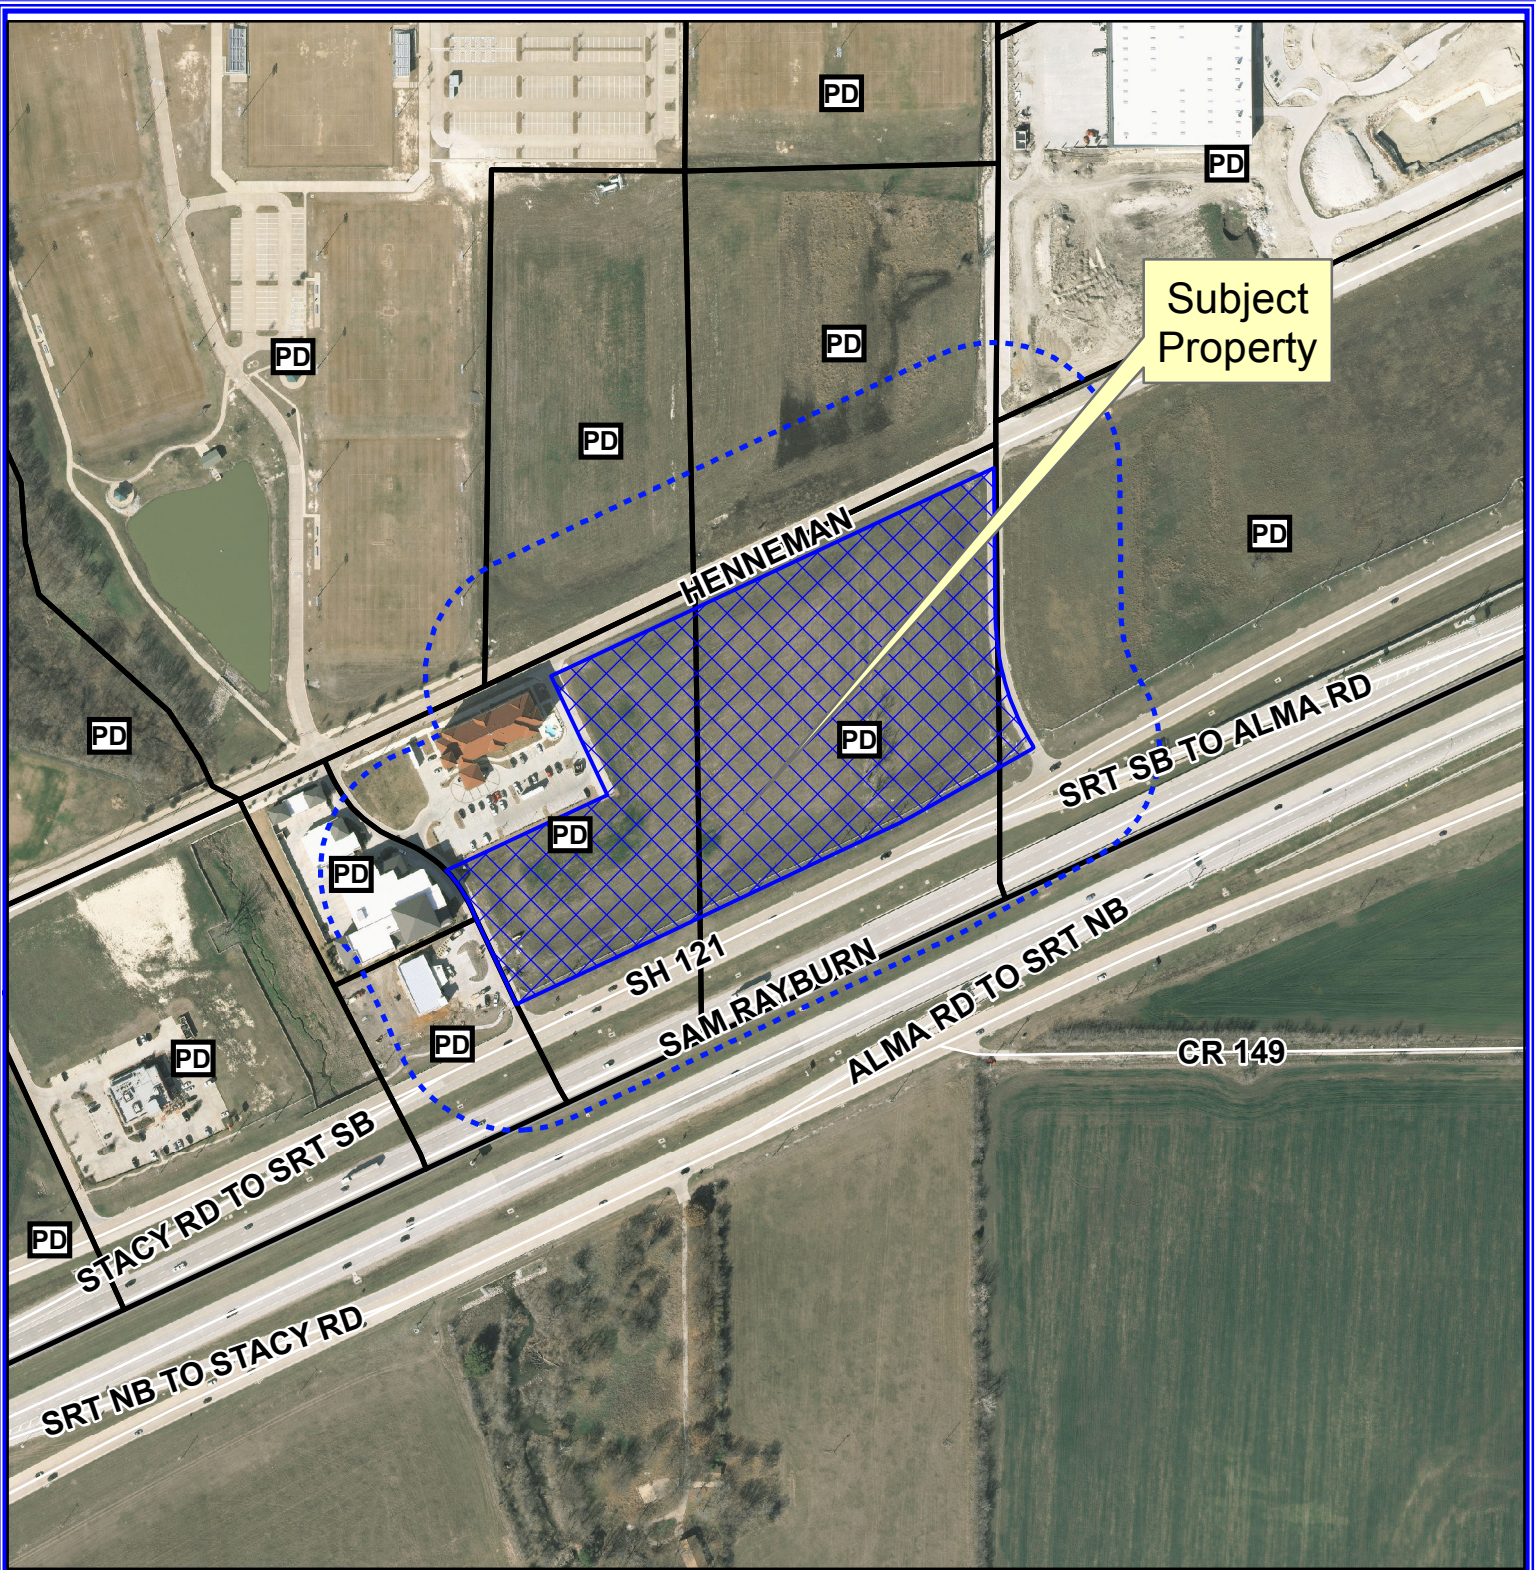

Notification Map

Case: 15-155SP

--- 200' buffer

Vicinity Map

Subject Property

0 200 400 Feet

Notification Map

Case: 15-155SP

--- 200' buffer

Vicinity Map

DISCLAIMER: This map and information contained in it were developed exclusively for use by the City of McKinney. Any use or reliance on this map by anyone else is at that party's risk and without liability to the City of McKinney, its officials or employees for any discrepancies, errors, or variances which may exist.