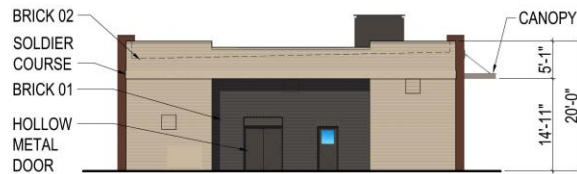

Honest Automotive
Repair Shop
Specific Use Permit
16-234SUP

- MONEY MAGAZINE 2014 -

Location Map

Aerial Exhibit

Architectural Elevations

(Informational Only)

EXTERIOR FINISH SCHEDULE	
COMPOSITE DECKING	OPEN WOOD SLATS AZEK - VINTAGE COLLECTION - CYPRESS
BRICK 01	BRICK ACME - MODULAR SIZE THINBRICK - ONYX
BRICK 02	BRICK ACME - MODULAR SIZE THINBRICK - DRIFTWOOD
BRICK 03	BRICK ACME - MODULAR SIZE THINBRICK - TBD
CANOPY	PREFINISHED METAL AWNING ARCHITECTURAL FABRICATION, INC. - HELIX CANOPIES - SLATE GRAY
STOREFRONT GLAZING	PREFINISHED ALUMINUM FRAME KAWNEER - CLEAR ANODIZED
METAL PANEL	PREFINISHED METAL PANELS LAMINATORS INC. - OMEGA LITE - KYNAR DOVE GREY

PERSPECTIVE ELEVATION

FRONT ELEVATION

SIDE ELEVATION

BACK ELEVATION

SIDE ELEVATION