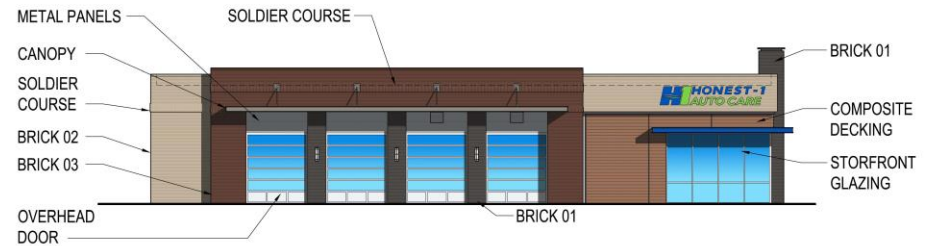

Honest Automotive
Repair Shop
Specific Use Permit
16-234SUP

- MONEY MAGAZINE 2014 -

Location Map

Aerial Exhibit

Architectural Elevations

(Informational Only)

EXTERIOR FINISH SCHEDULE	
COMPOSITE DECKING	OPEN WOOD SLATS AZEK - VINTAGE COLLECTION - CYPRESS
BRICK 01	BRICK ACME - MODULAR SIZE THINBRICK - ONYX
BRICK 02	BRICK ACME - MODULAR SIZE THINBRICK - DRIFTWOOD
BRICK 03	BRICK ACME - MODULAR SIZE THINBRICK - TBD
CANOPY	PREFINISHED METAL AWNING ARCHITECTURAL FABRICATION, INC. - HELIX CANOPIES - SLATE GRAY
STOREFRONT GLAZING	PREFINISHED ALUMINUM FRAME KAWNEER - CLEAR ANODIZED
METAL PANEL	PREFINISHED METAL PANELS LAMINATORS INC. - OMEGA LITE - KYNAR DOVE GREY

PERSPECTIVE ELEVATION

FRONT ELEVATION

SIDE ELEVATION

BACK ELEVATION

SIDE ELEVATION