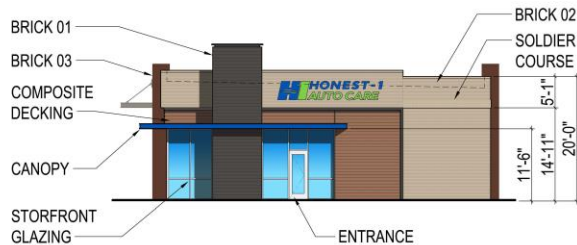

Honest Automotive
Repair Shop
Specific Use Permit
16-234SUP

- MONEY MAGAZINE 2014 -

Location Map

Aerial Exhibit

Architectural Elevations

(Informational Only)

EXTERIOR FINISH SCHEDULE	
COMPOSITE DECKING	OPEN WOOD SLATS AZEK - VINTAGE COLLECTION - CYPRESS
BRICK 01	BRICK ACME - MODULAR SIZE THINBRICK - ONYX
BRICK 02	BRICK ACME - MODULAR SIZE THINBRICK - DRIFTWOOD
BRICK 03	BRICK ACME - MODULAR SIZE THINBRICK - TBD
CANOPY	PREFINISHED METAL AWNING ARCHITECTURAL FABRICATION, INC. - HELIX CANOPIES - SLATE GRAY
STOREFRONT GLAZING	PREFINISHED ALUMINUM FRAME KAWNEER - CLEAR ANODIZED
METAL PANEL	PREFINISHED METAL PANELS LAMINATORS INC. - OMEGA LITE - KYNAR DOVE GREY

PERSPECTIVE ELEVATION

FRONT ELEVATION

SIDE ELEVATION

BACK ELEVATION

SIDE ELEVATION