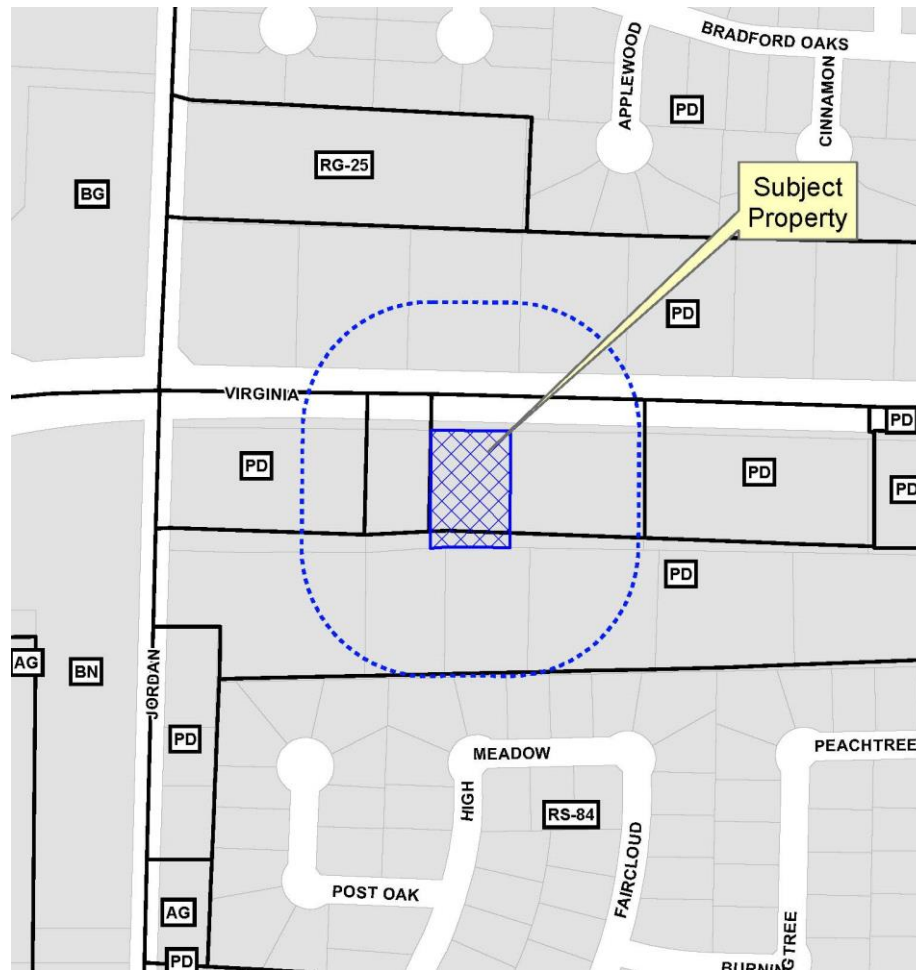

Honest Automotive
Repair Shop
Specific Use Permit
16-234SUP

- MONEY MAGAZINE 2014 -

Location Map

Aerial Exhibit

Architectural Elevations

(Informational Only)

EXTERIOR FINISH SCHEDULE	
COMPOSITE DECKING	OPEN WOOD SLATS AZEK - VINTAGE COLLECTION - CYPRESS
BRICK 01	BRICK ACME - MODULAR SIZE THINBRICK - ONYX
BRICK 02	BRICK ACME - MODULAR SIZE THINBRICK - DRIFTWOOD
BRICK 03	BRICK ACME - MODULAR SIZE THINBRICK - TBD
CANOPY	PREFINISHED METAL AWNING ARCHITECTURAL FABRICATION, INC. - HELIX CANOPIES - SLATE GRAY
STOREFRONT GLAZING	PREFINISHED ALUMINUM FRAME KAWNEER - CLEAR ANODIZED
METAL PANEL	PREFINISHED METAL PANELS LAMINATORS INC. - OMEGA LITE - KYNAR DOVE GREY

PERSPECTIVE ELEVATION

FRONT ELEVATION

SIDE ELEVATION

BACK ELEVATION

SIDE ELEVATION