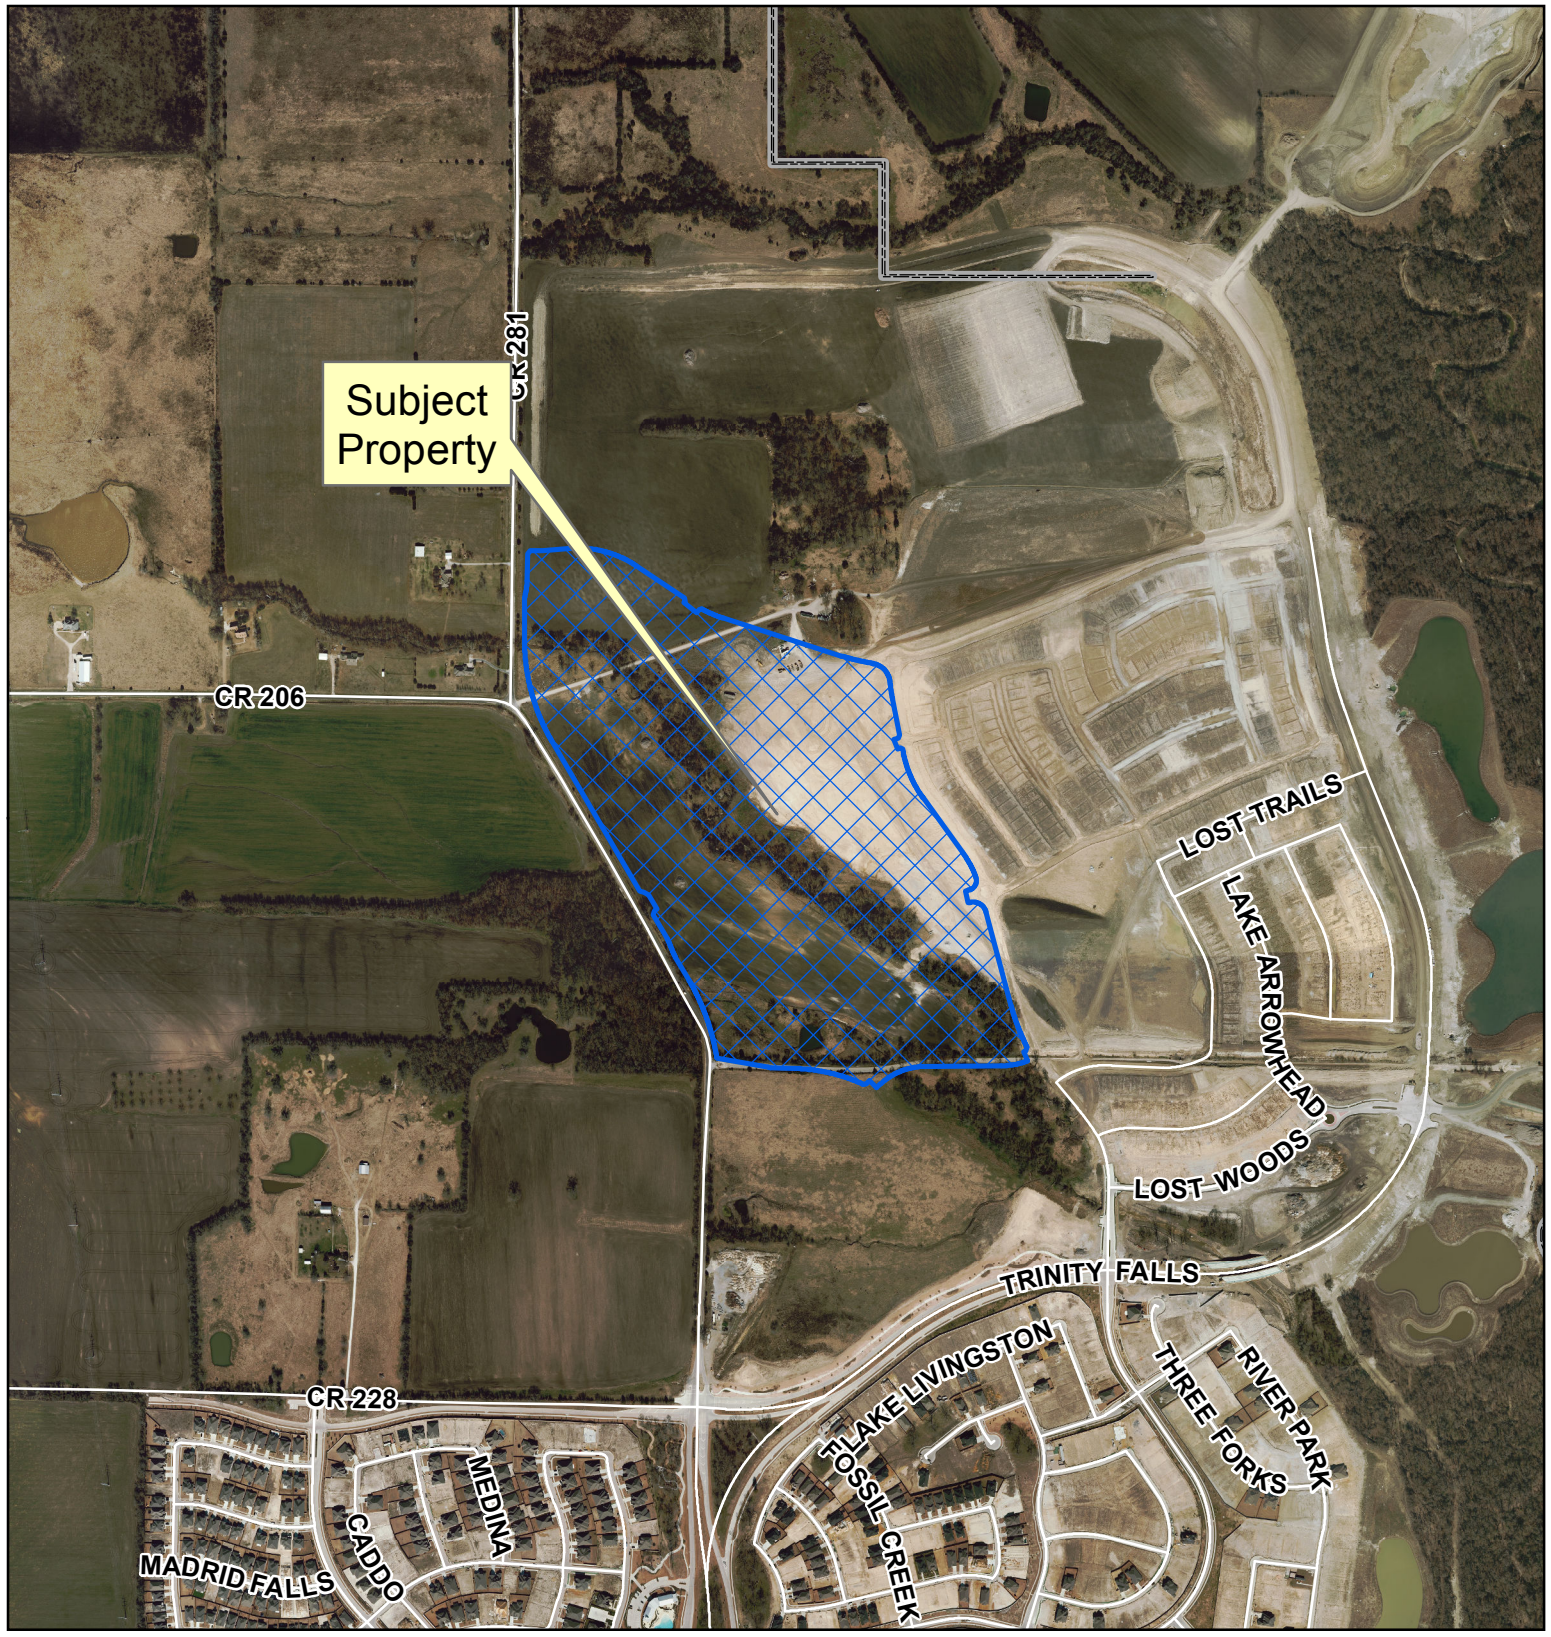

Location Map

18-0126PF

DISCLAIMER: This map and information contained in it were developed exclusively for use by the City of McKinney. Any use or reliance on this map by anyone else is at that party's risk and without liability to the City of McKinney, its officials or employees for any discrepancies, errors, or variances which may exist.

Subject Property

Location Map

18-0126PF

0 475 950
1 in = 947 ft

DISCLAIMER: This map and information contained in it were developed exclusively for use by the City of McKinney. Any use or reliance on this map by anyone else is at that party's risk and without liability to the City of McKinney, its officials or employees for any discrepancies, errors, or variances which may exist.