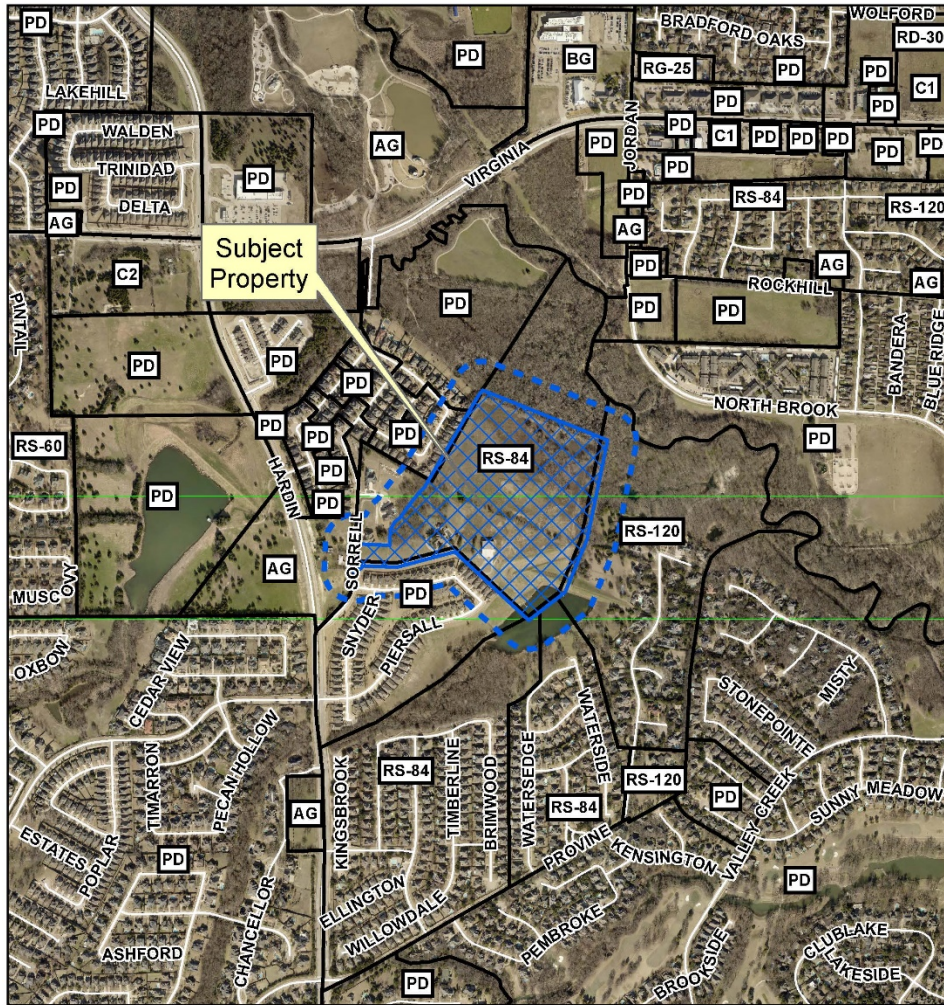

# Hardin Lakes Estates Rezoning

19-0077Z

# Location Map

# Aerial Exhibit

## Surrounding Area

Looking East from Sorrell Road