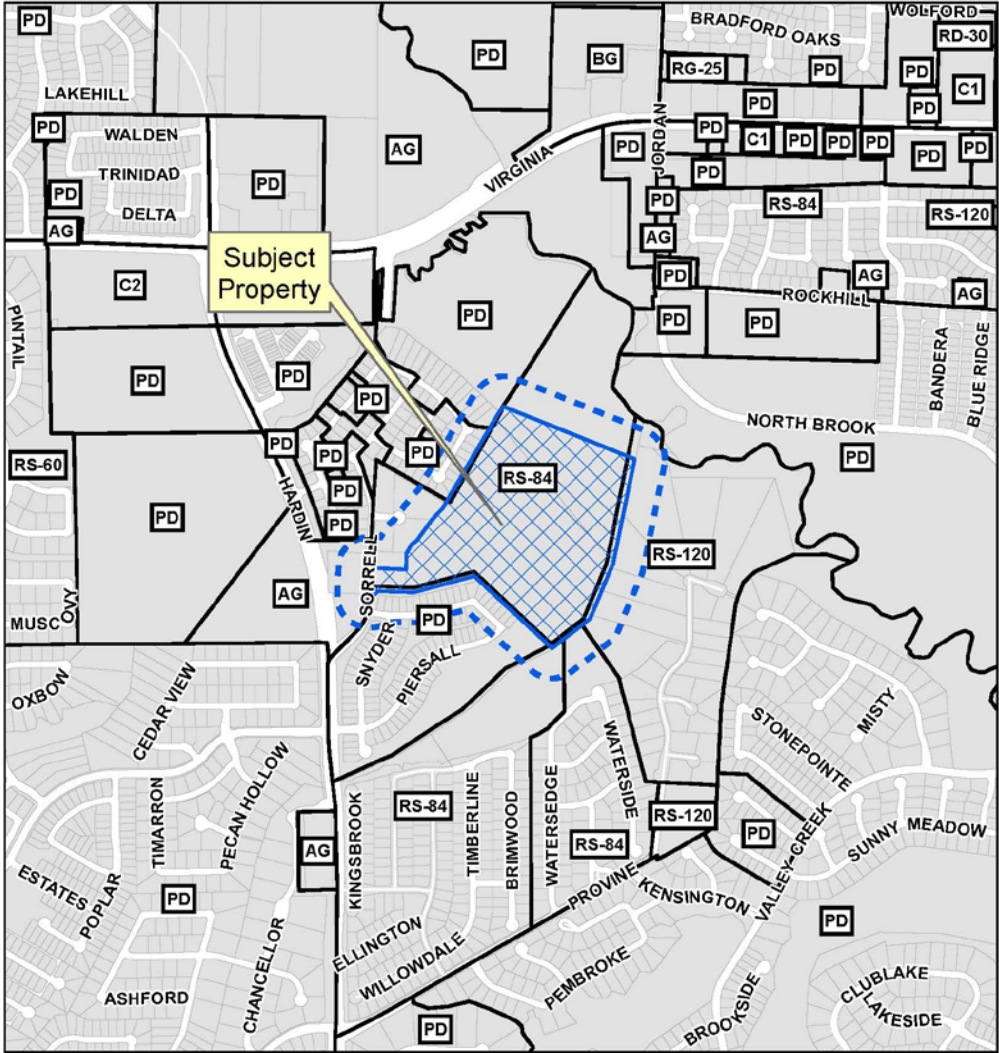

# Hardin Lakes Estates Rezoning

19-0077Z

# Location Map

# Aerial Exhibit

## Surrounding Area

Looking East from Sorrell Road