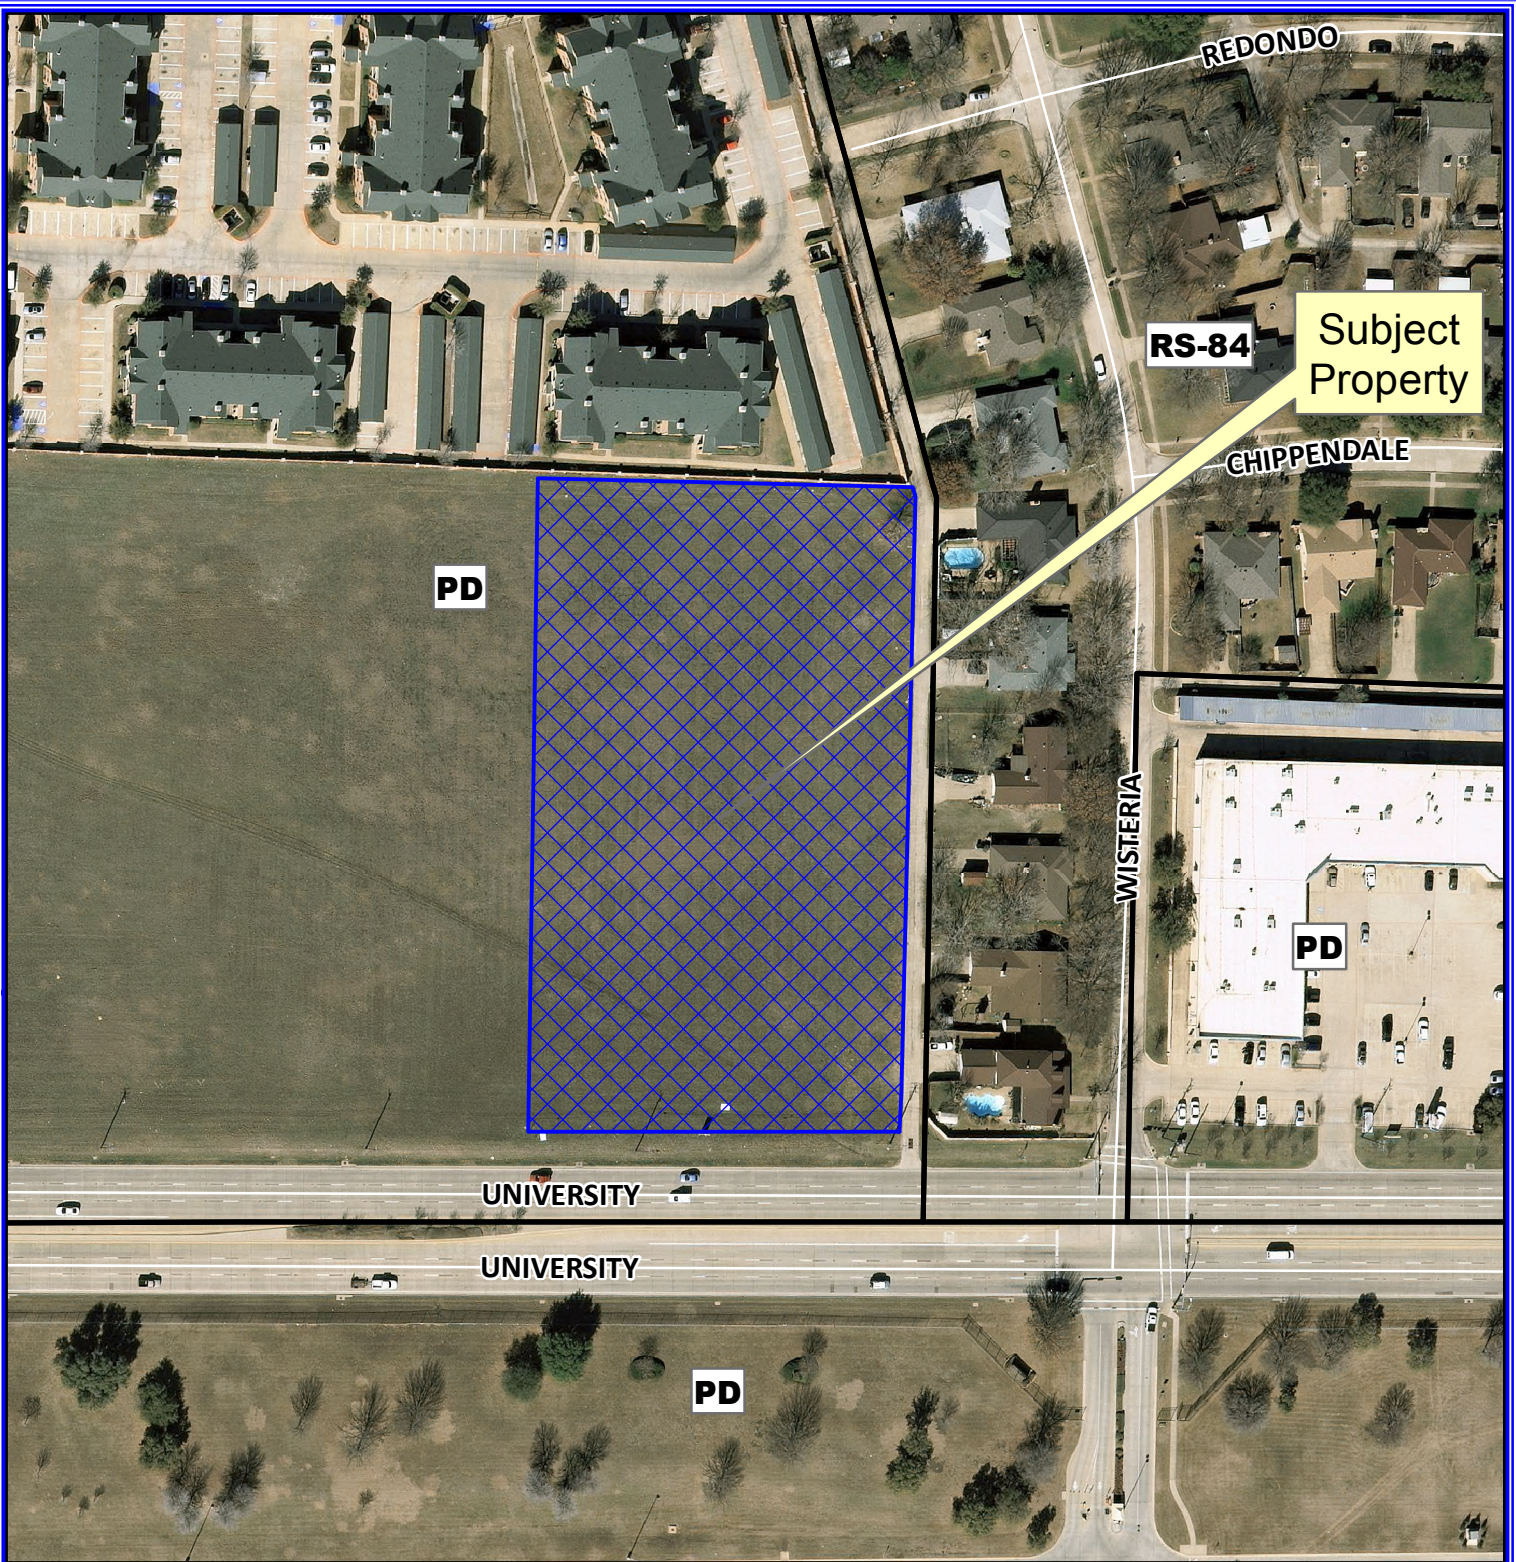

### Location Map

Case: 14-080PF

REDONDO

RS-84

Subject Property

CHIPPENDALE

PD

WISTERIA

PD

UNIVERSITY

UNIVERSITY

PD

0 75 150 Feet

### Location Map

Case: 14-080PF

Vicinity Map