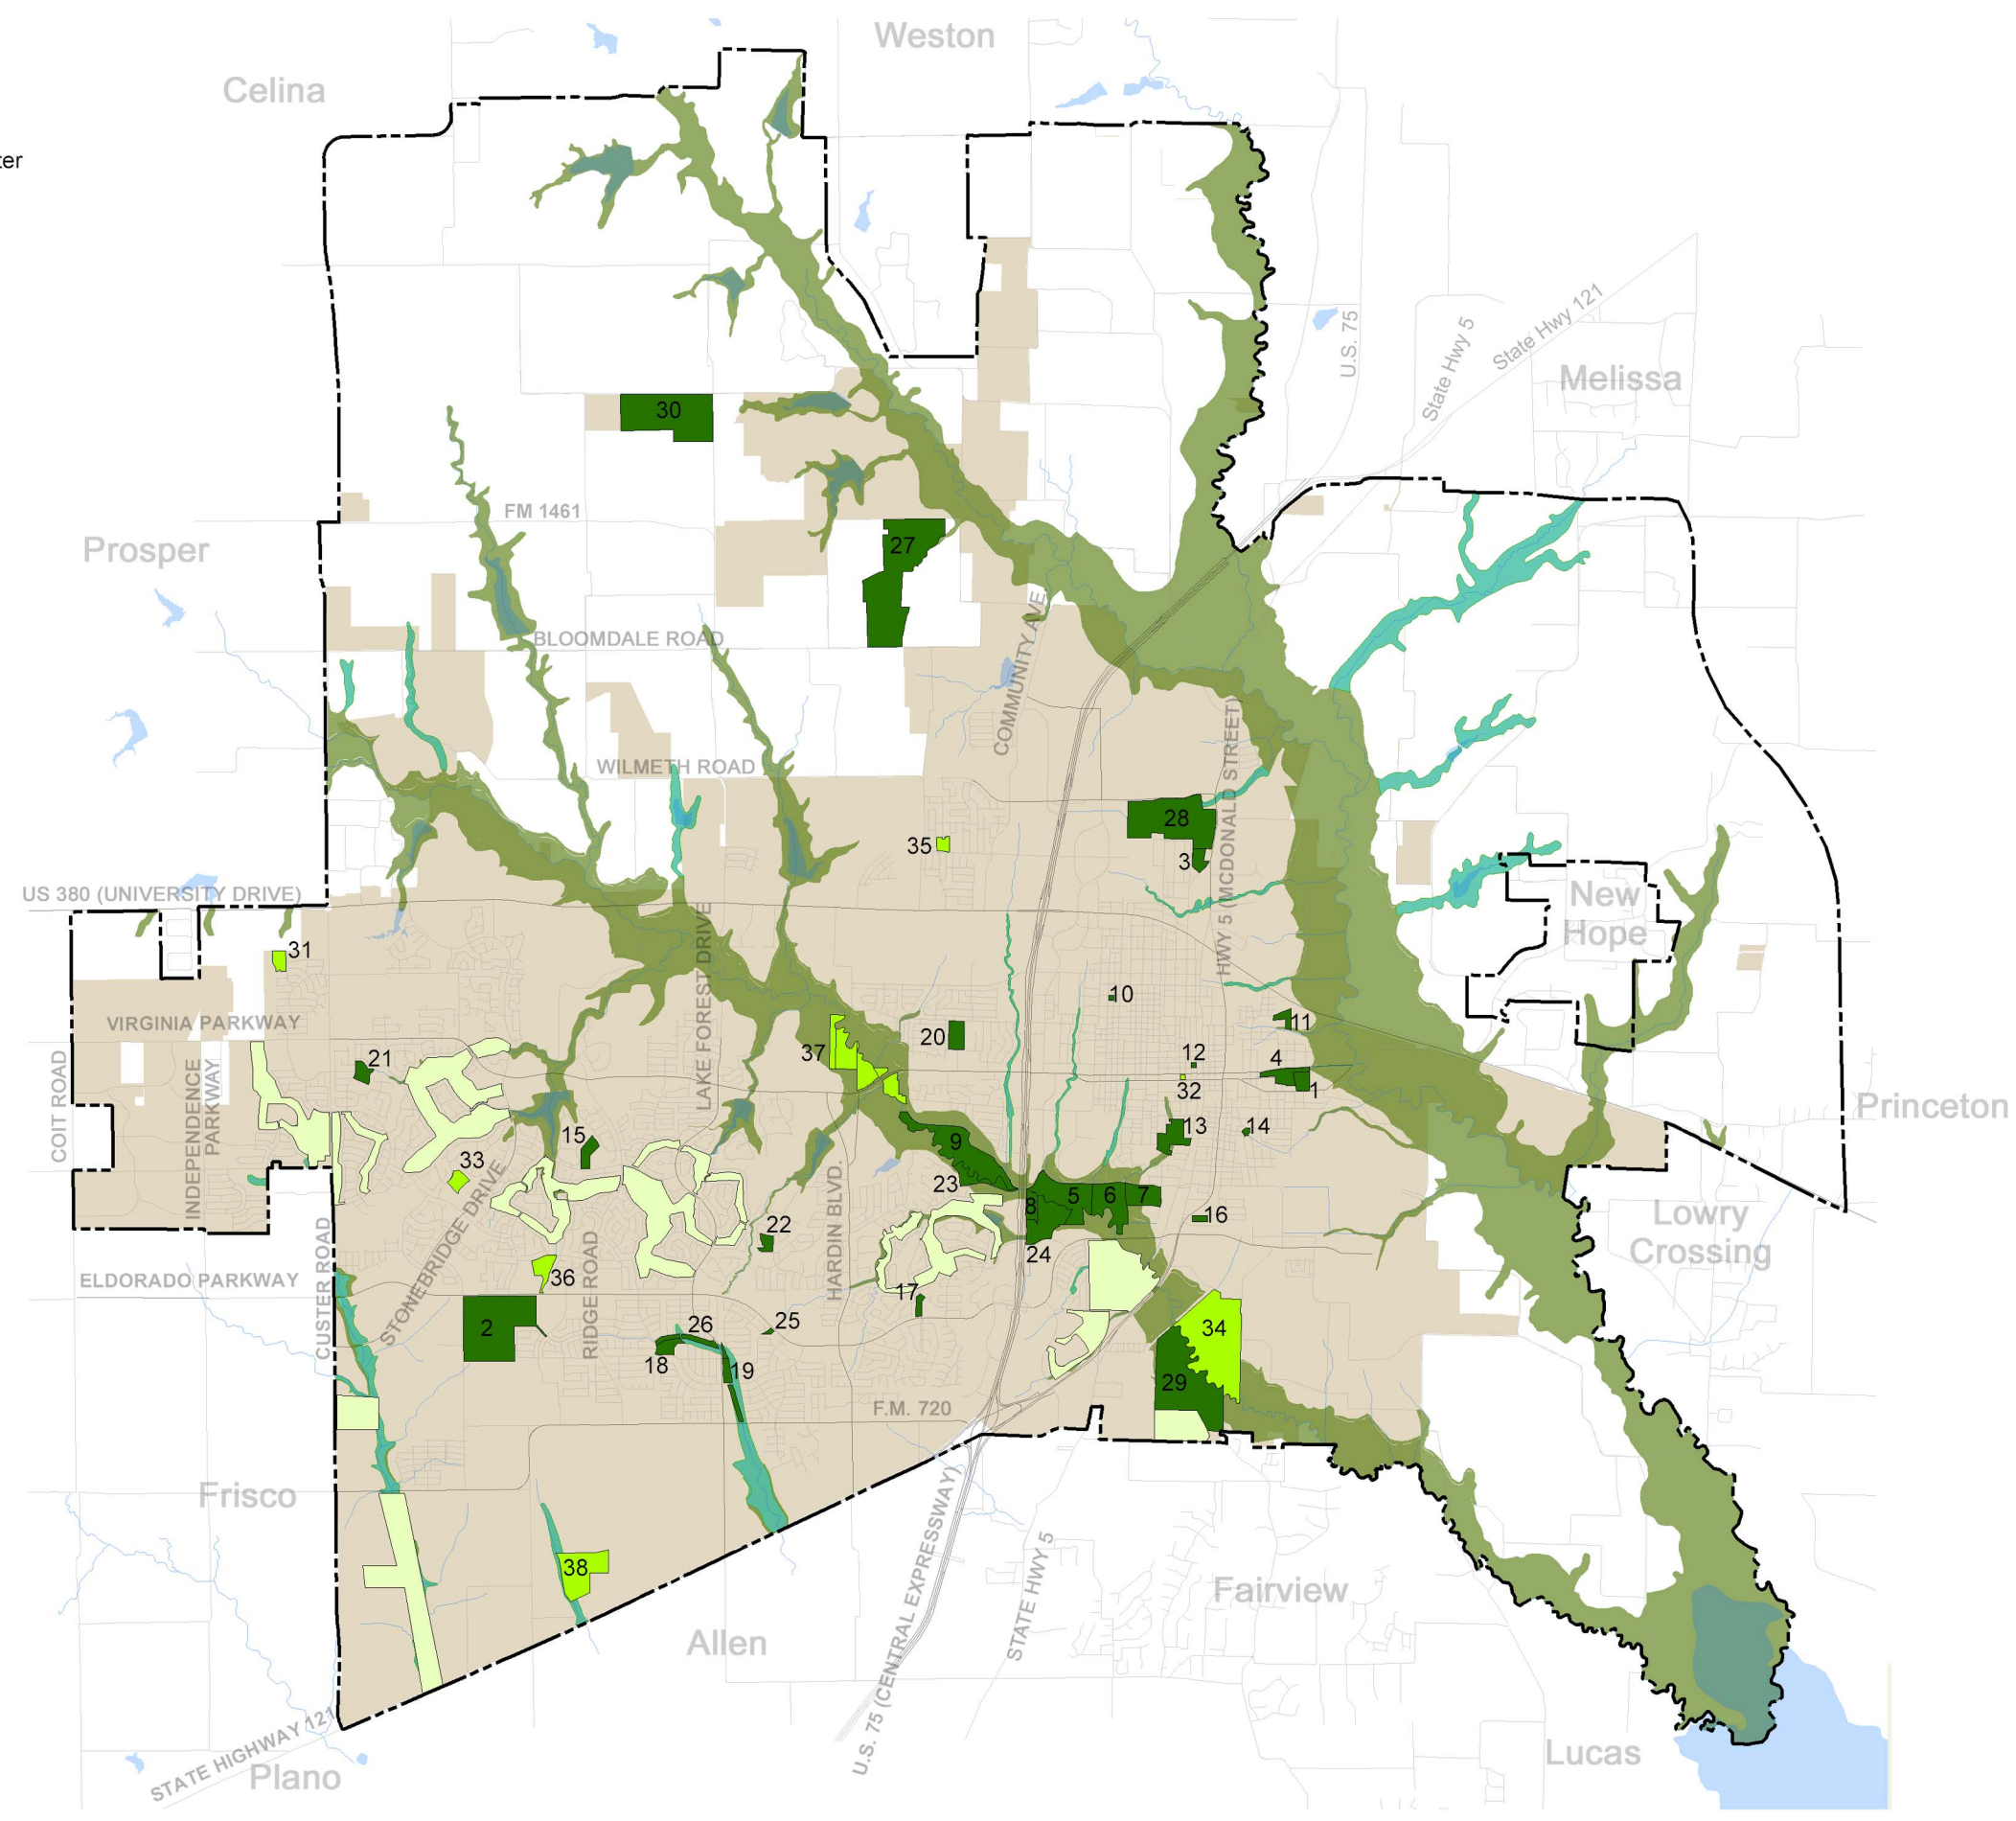

**PRESERVATION PLAN**

**EXISTING PARKS AND FACILITIES**

1. Mouzon Ball Fields
2. Gabe Nesbitt Park
3. North Park & Maxfield Swim Pool
4. Old Settler's Park & Recreation Center
5. Towne Lake Park
6. Wilson Creek Softball Complex
7. Senior Recreation Center
8. McKinney Community Center
9. Al Ruschhaupt Soccer Complex
10. Murphy Park
11. Wattle Park
12. Central Park
13. Finch Park
14. Fitzhugh Park
15. W.B. Finney Park
16. Cottonwood Park
17. Valley Creek Park
18. E.A. Randles Park
19. Winniford Park
20. Mary Will Craig Park
21. Falcon Creek Park
22. Hill Top Park
23. Alex Clark Disc Golf Course
24. Wilson Creek Nature Trail
25. Tinker Taylor Park
26. Cottonwood Creek Channel
27. Erwin Park
28. Oak Hollow Golf Course
29. Heard Museum
30. County Youth Park

**PROPOSED PARKS**

31. Virginia Hills Park
32. Mitchell Memorial Park
33. Eubanks Park
34. Landfill Site
35. McKissick Park
36. South Berkshire Park
37. Sorrell Tract
38. Future Soccer Complex

**LEGEND**

- Roads
- Creeks
- Extra-territorial Jurisdiction
- City Limit
- Lakes
- Existing Park
- Proposed Park
- Private Golf Courses
- High Priority Preservation
- Medium Priority Preservation

Source: City of McKinney GIS Department Data