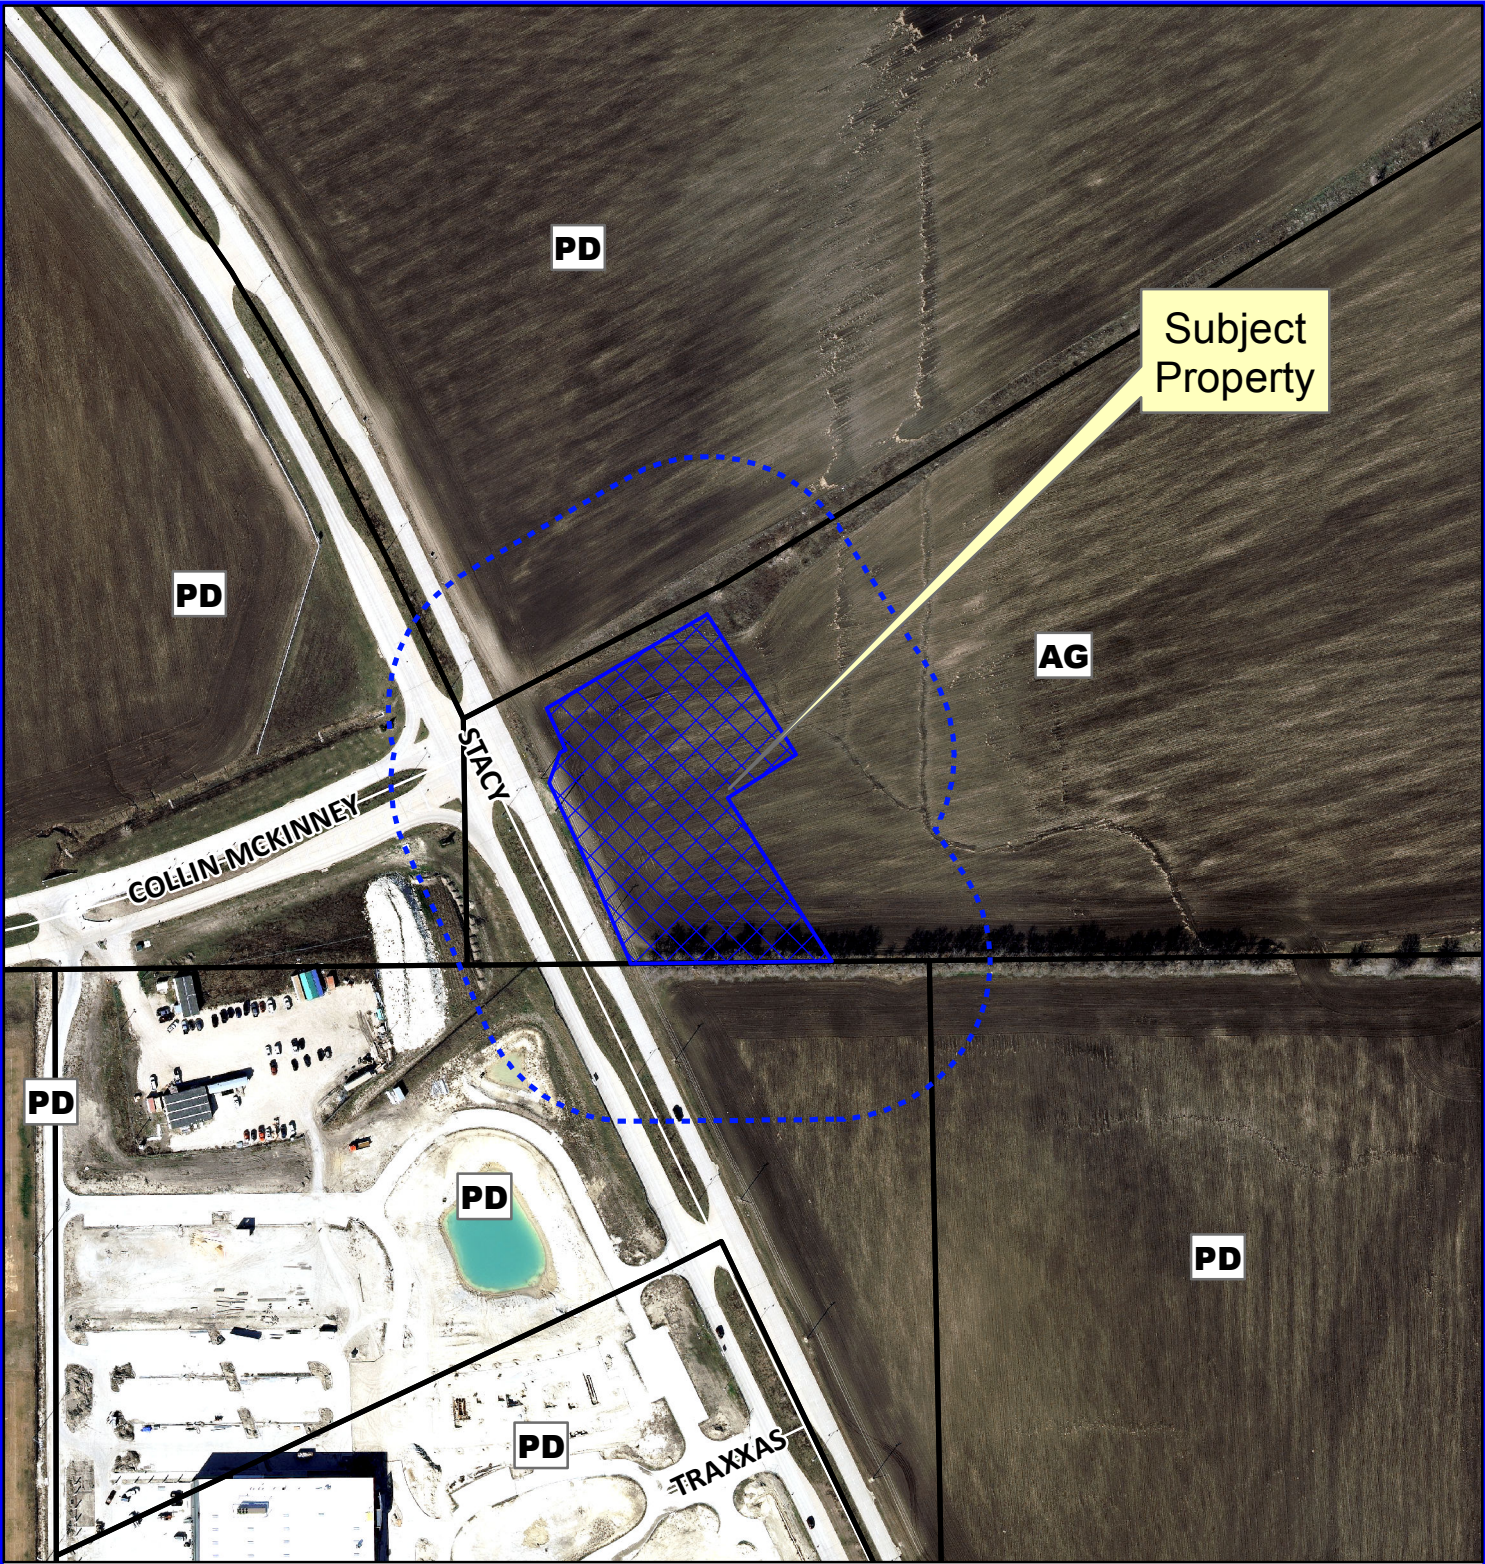

Notification Map

Case: 15-135Z

--- 200' Buffer

Path: S:\MCKGIS\Notification\Projects\2015\15-135Z.mxd

DISCLAIMER: This map and information contained in it were developed exclusively for use by the City of McKinney. Any use or reliance on this map by anyone else is at that party's risk and without liability to the City of McKinney, its officials or employees for any discrepancies, errors, or variances which may exist.

Notification Map

Case: 15-135Z
 - - - - - 200' Buffer

Path: S:\MCKGIS\Notification\Projects\2015\15-135Z.mxd

DISCLAIMER: This map and information contained in it were developed exclusively for use by the City of McKinney. Any use or reliance on this map by anyone else is at that party's risk and without liability to the City of McKinney, its officials or employees for any discrepancies, errors, or variances which may exist.