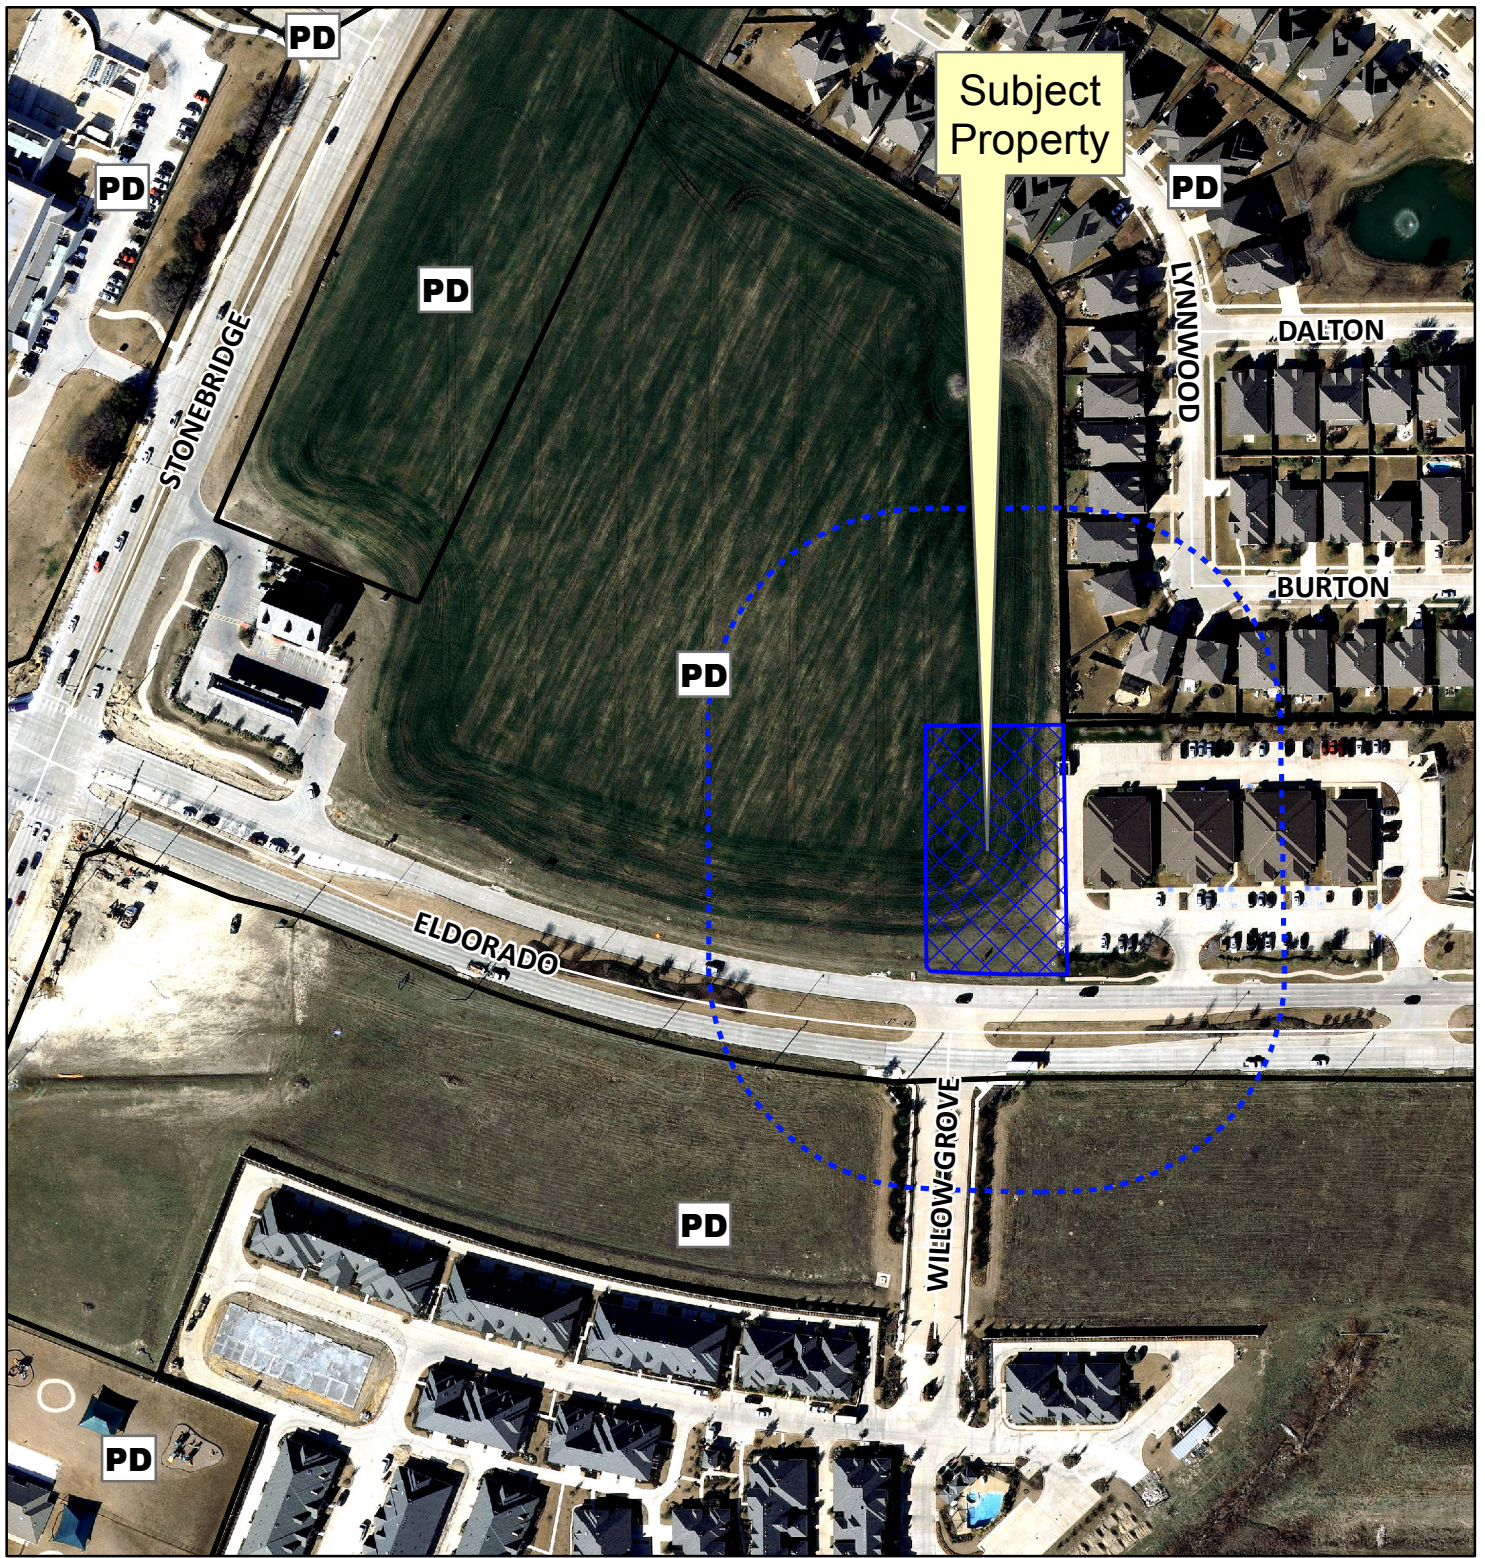

0 110 220 Feet

Notification Map

Case: 14-216SP

--- 200' Notification Buffer

Vicinity Map

Subject Property

Notification Map

Case: 14-216SP

--- 200' Notification Buffer

Path: S:\MCKGIS\Notification\Projects\2014\14-216SP.mxd

DISCLAIMER: This map and information contained in it were developed exclusively for use by the City of McKinney. Any use or reliance on this map by anyone else is at that party's risk and without liability to the City of McKinney, its officials or employees for any discrepancies, errors, or variances which may exist.