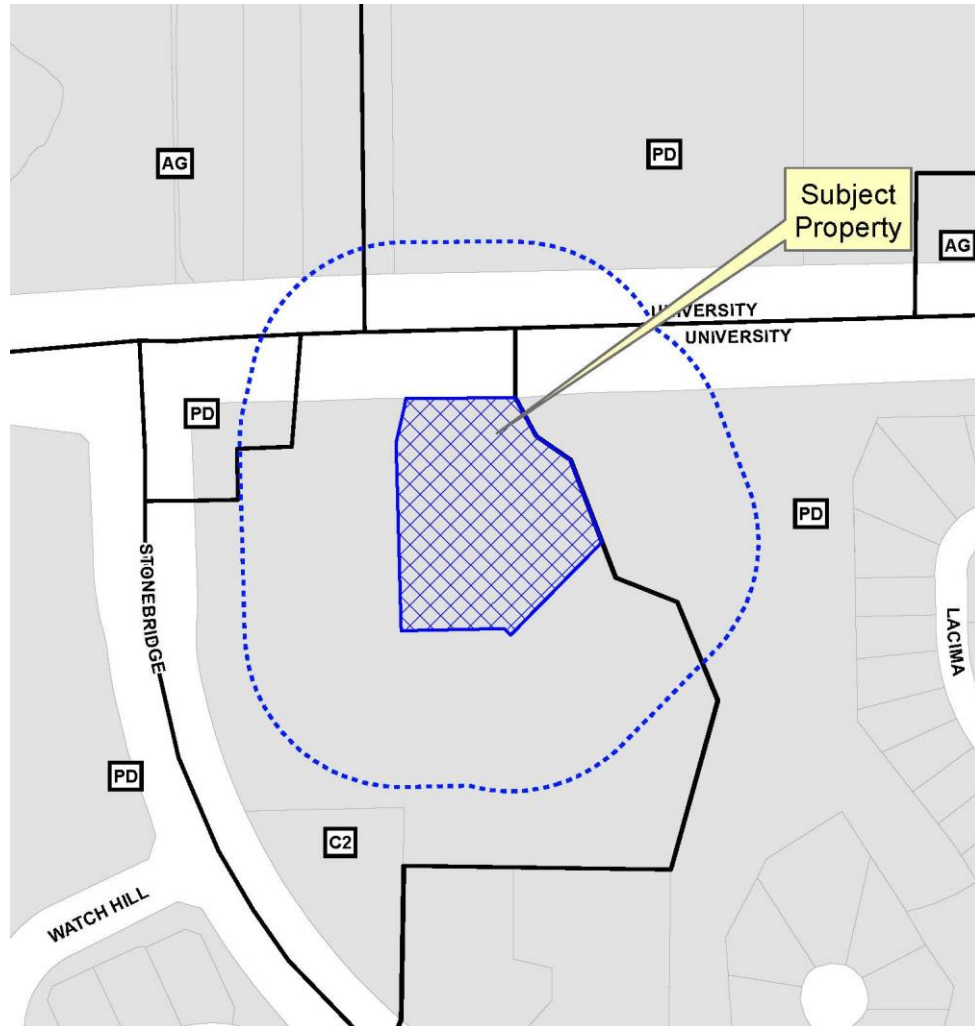

CST Corner Store  
Specific Use Permit  
16-058SUP

# Location Map

# Aerial Exhibit