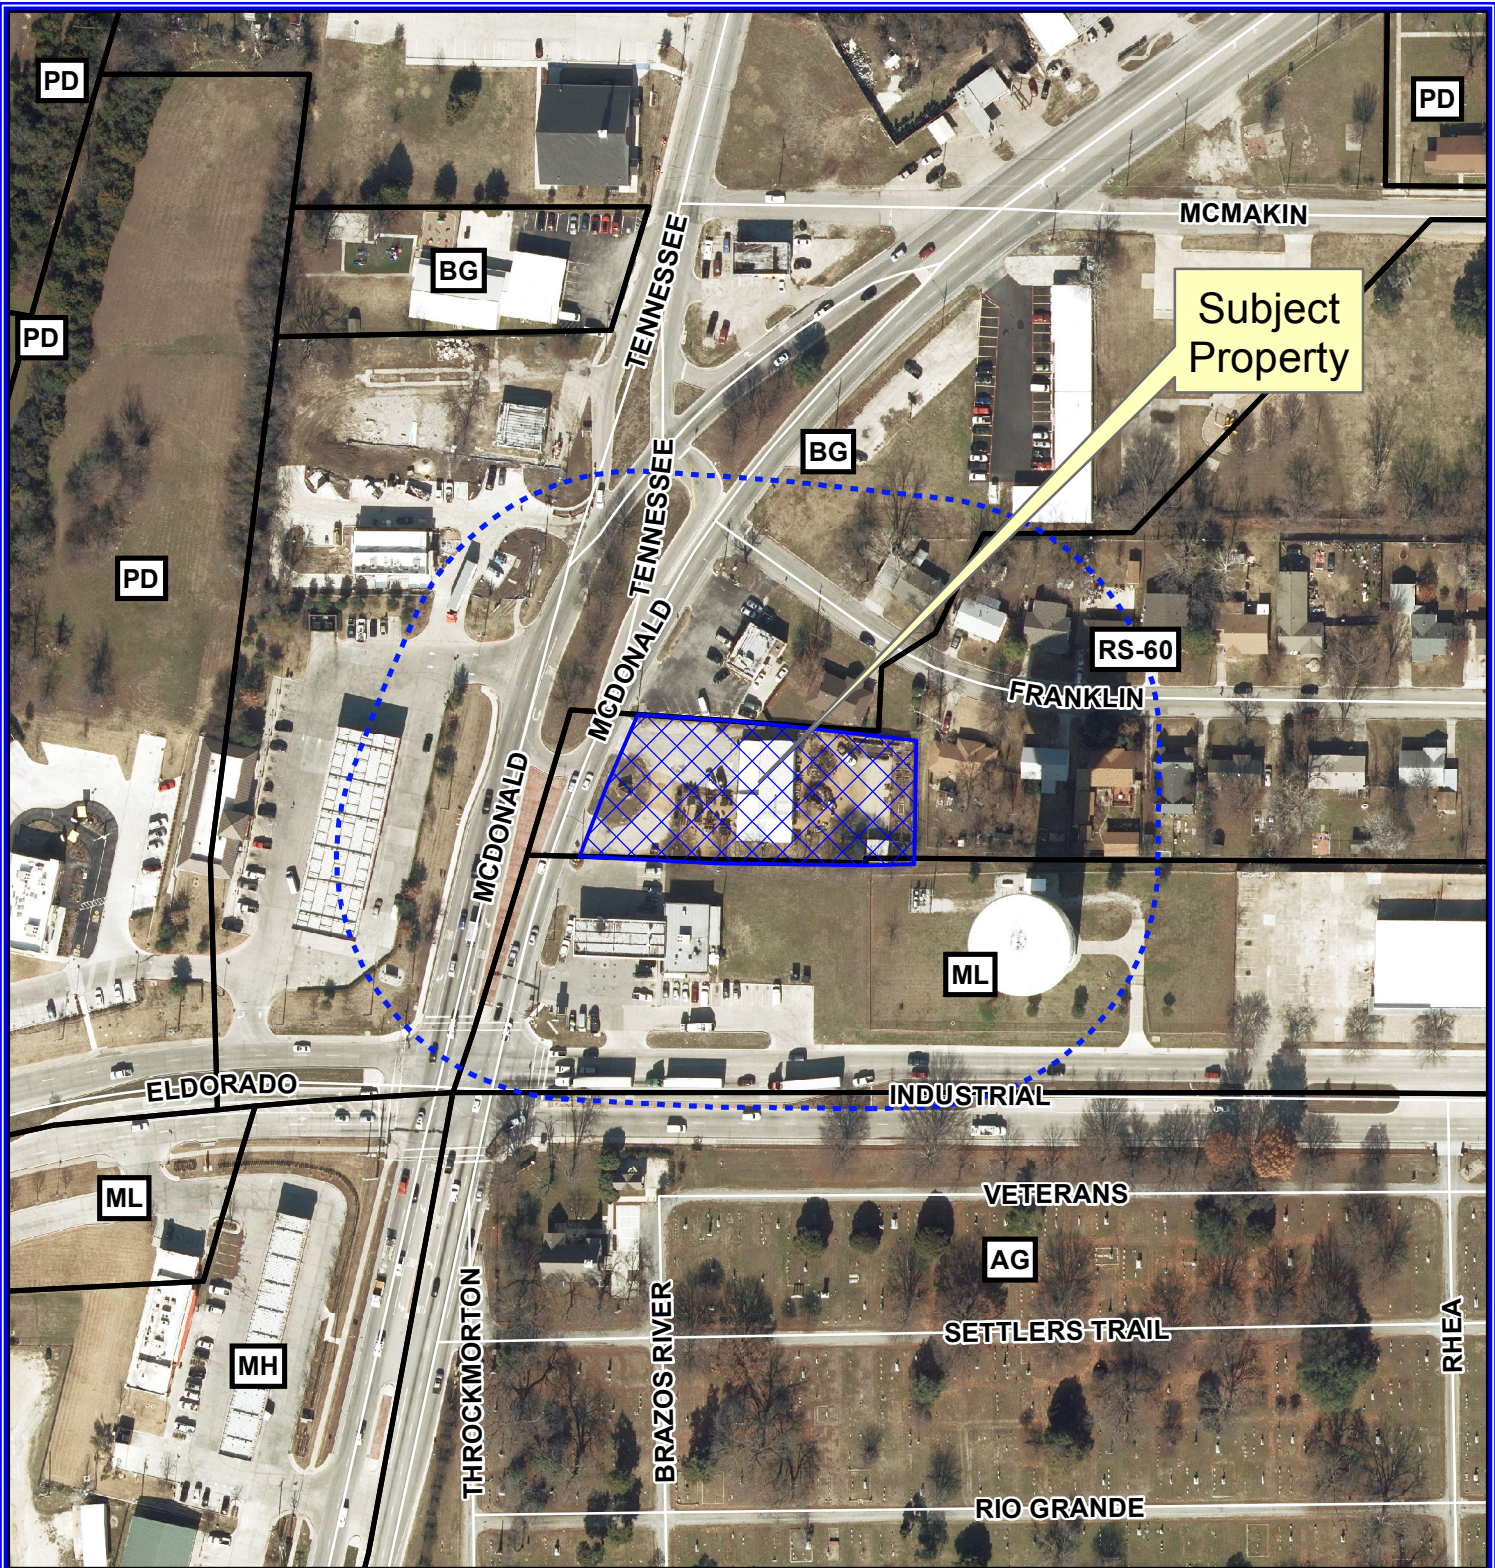

## Notification Map

Case: 16-310Z

--- 200' Buffer

0 100 200 Feet

### Notification Map

Case: 16-310Z

--- 200' Buffer

Vicinity Map