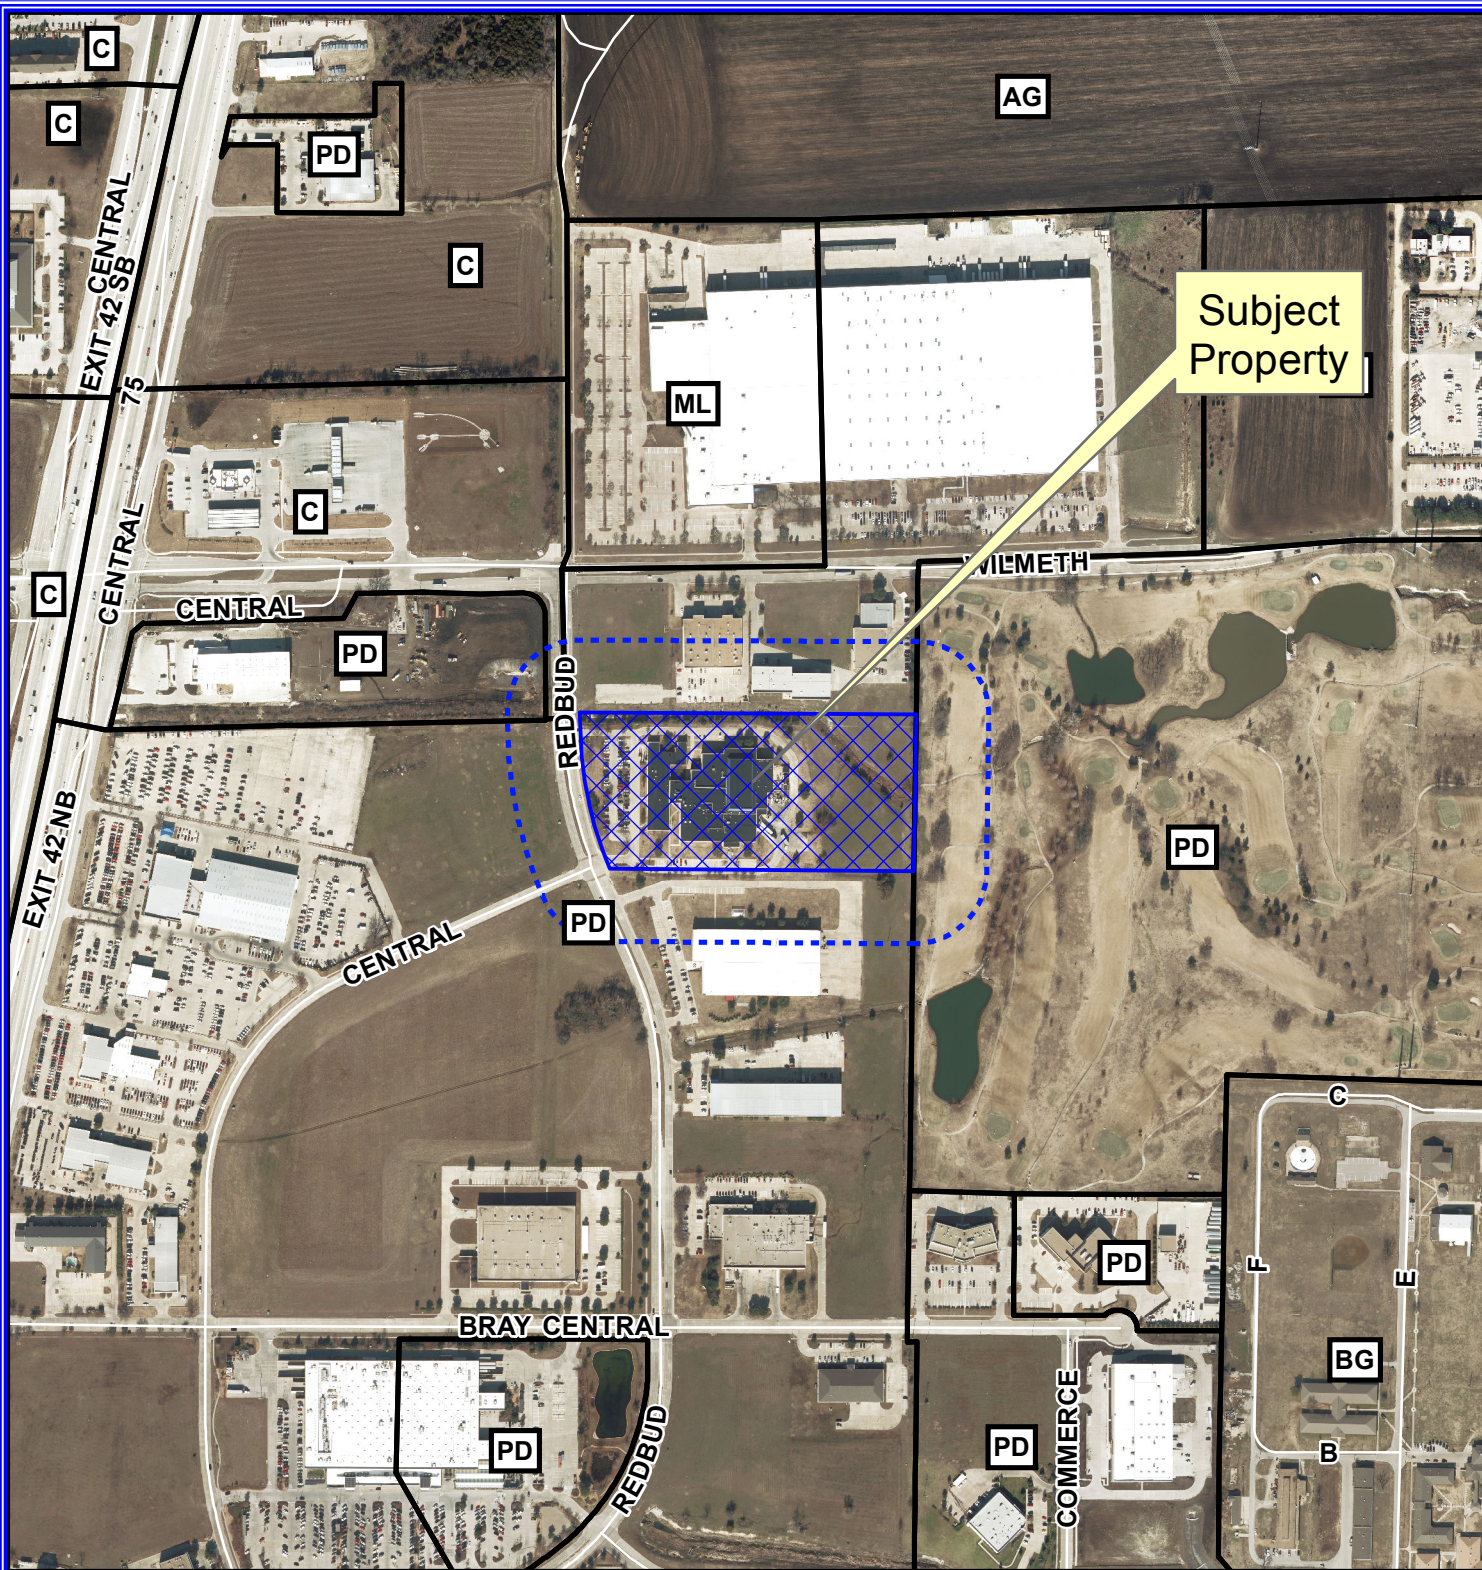

Notification Map

Case: 16-080SP

--- 200' Buffer

Vicinity Map

Notification Map

Case: 16-080SP

--- 200' Buffer