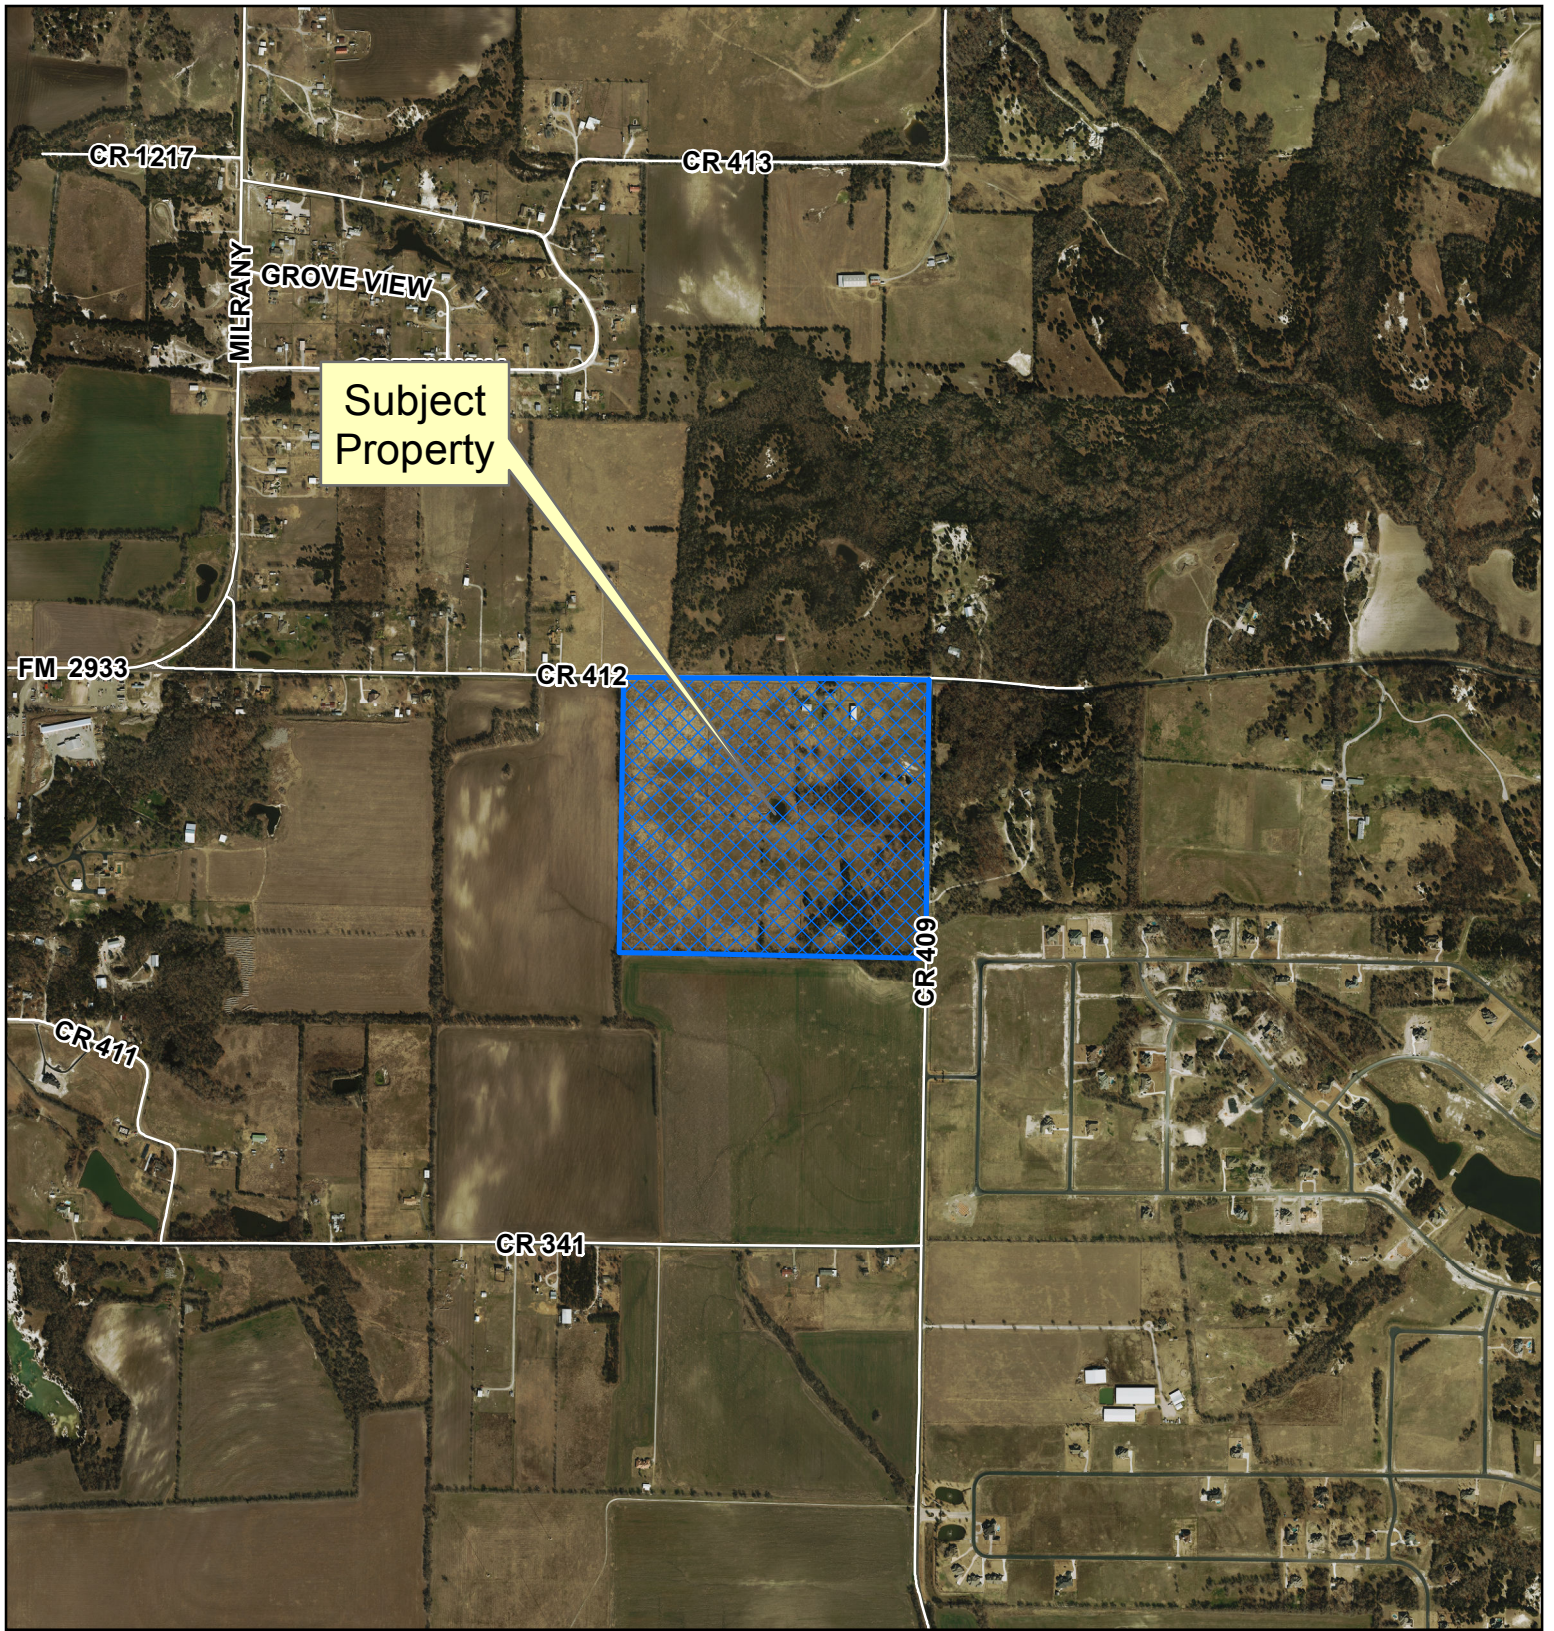

Location Map

'PLAT2017-0021'

DISCLAIMER: This map and information contained in it were developed exclusively for use by the City of McKinney. Any use or reliance on this map by anyone else is at that party's risk and without liability to the City of McKinney, its officials or employees for any discrepancies, errors, or variances which may exist.

Location Map

'PLAT2017-0021'

0 625 1,250
Feet
1 in = 1,250 ft

DISCLAIMER: This map and information contained in it were developed exclusively for use by the City of McKinney. Any use or reliance on this map by anyone else is at that party's risk and without liability to the City of McKinney, its officials or employees for any discrepancies, errors, or variances which may exist.