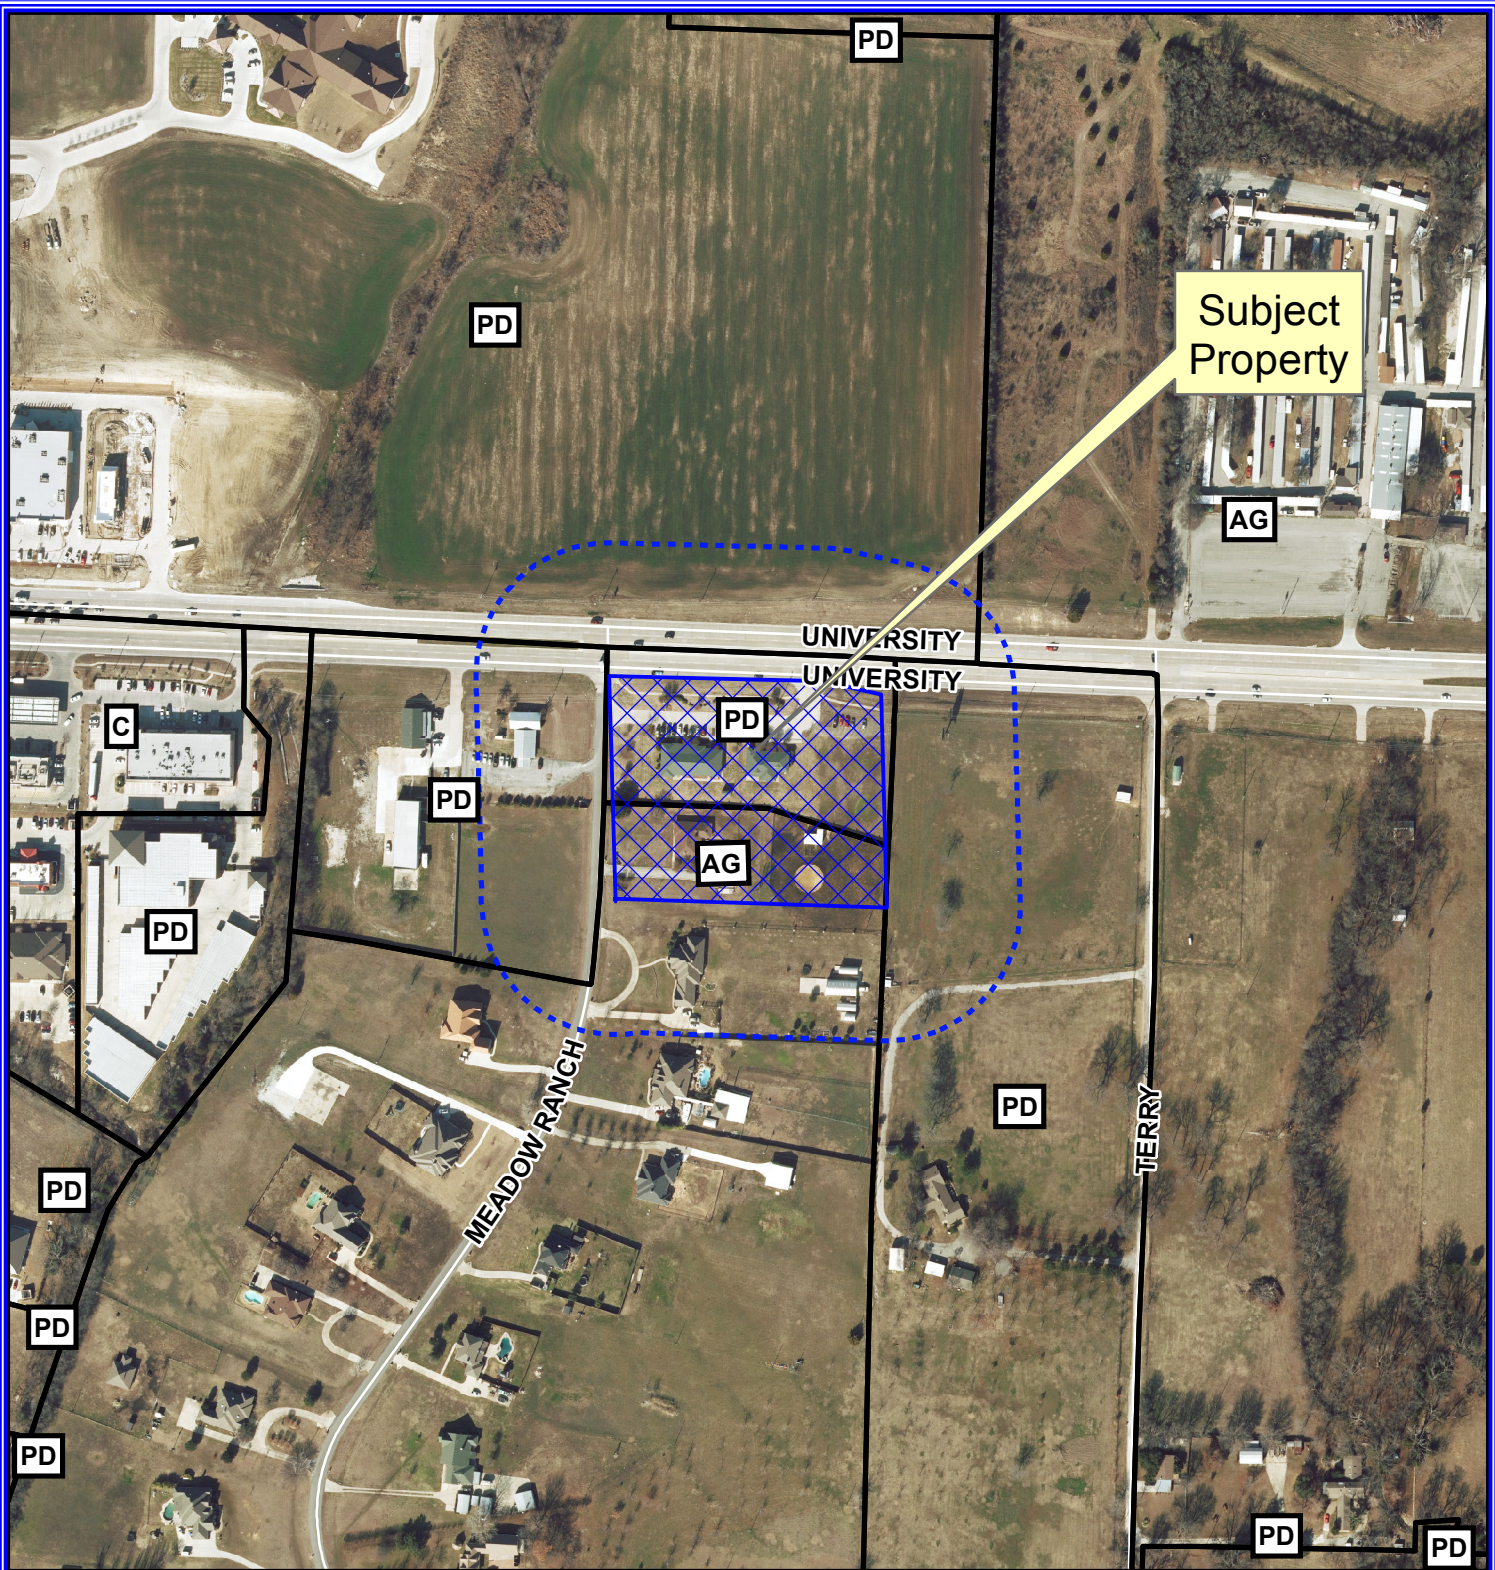

## Notification Map

Case: 14-297Z

--- 200' Buffer

## Notification Map

Case: 14-297Z

--- 200' Buffer

Vicinity Map