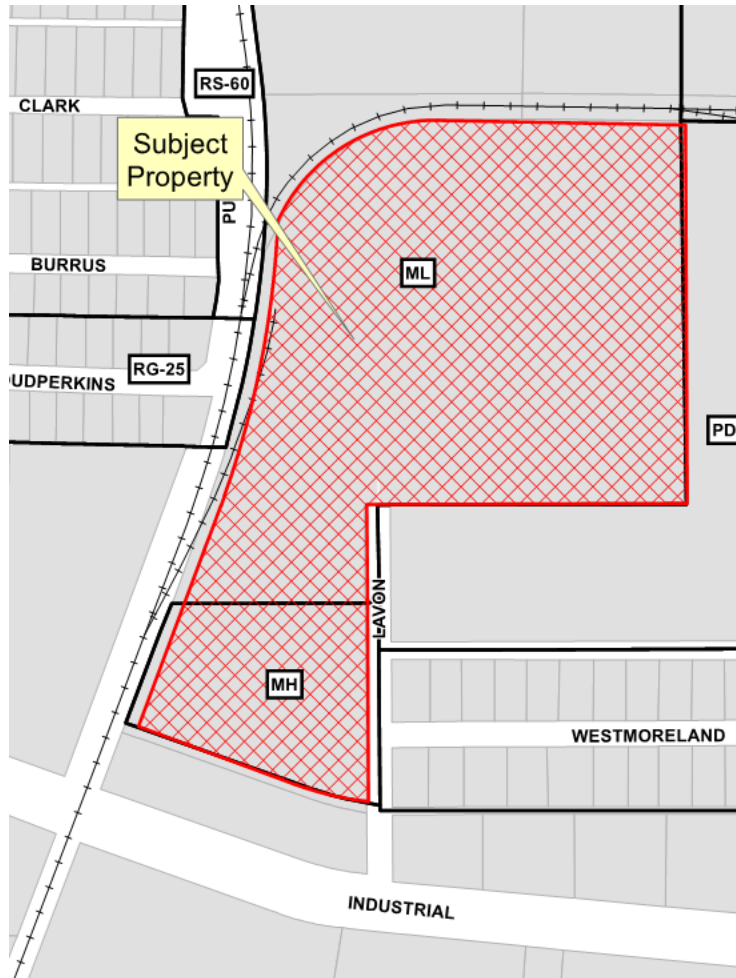

Homco Addition Minor Replat

17-259MRP

Location Map

Aerial Exhibit

Proposed Minor Replat

Approved &
Planning and Zoning Co.
City of McKinney

Date