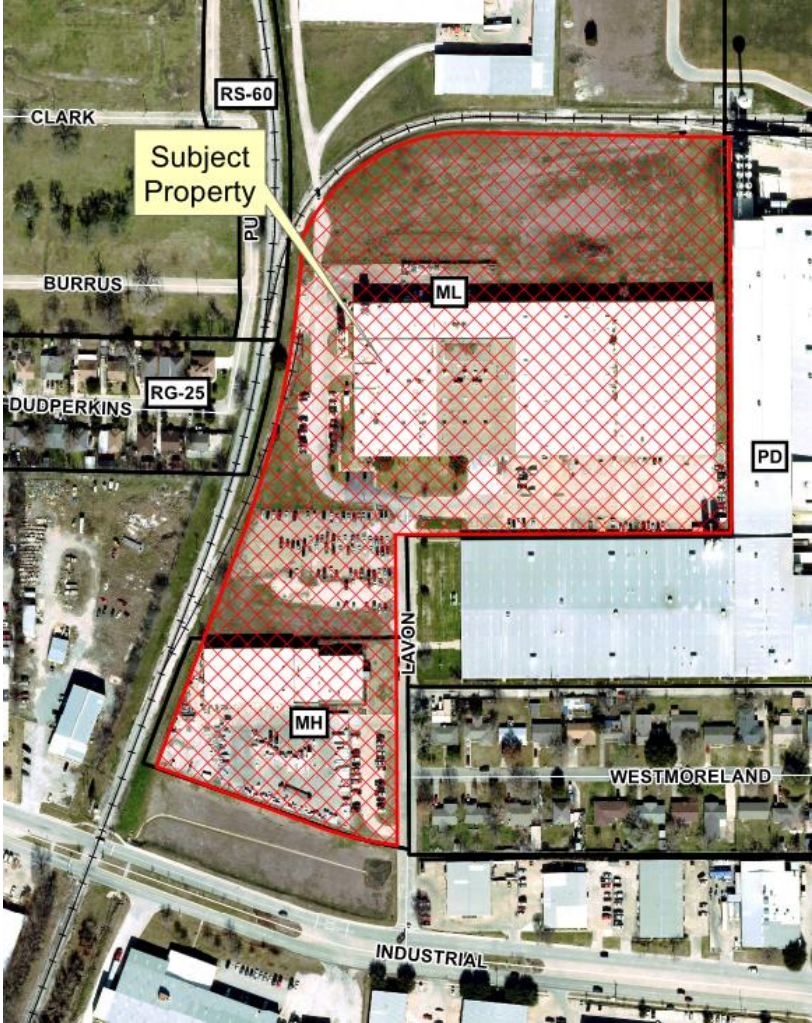

Homco Addition Minor Replat

17-259MRP

Location Map

Aerial Exhibit

Proposed Minor Replat

Approved &
Planning and Zoning Co.
City of McKinney

Date