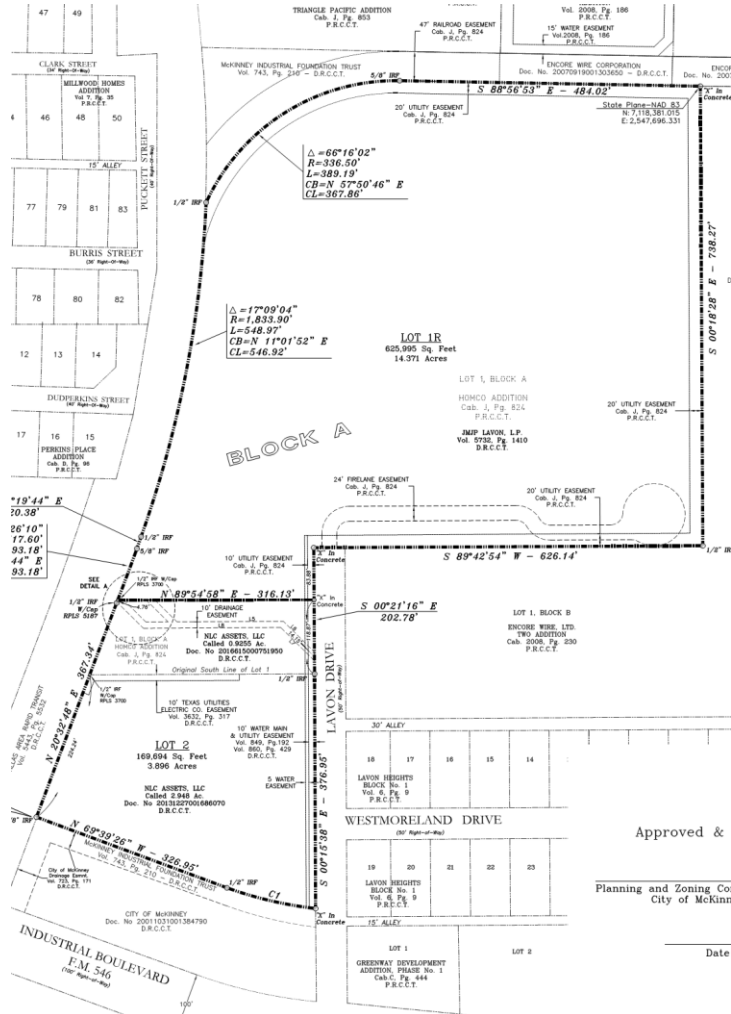

Homco Addition Minor Replat

17-259MRP

Location Map

Aerial Exhibit

Proposed Minor Replat

Approved &
Planning and Zoning Co.
City of McKinney

Date