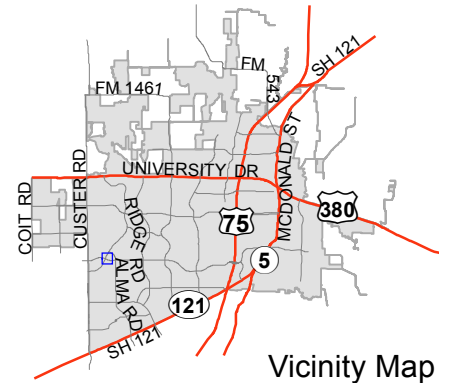

Notification Map

Case: 14-295SUP

--- 200' Buffer

Notification Map

Case: 14-295SUP

--- 200' Buffer

Vicinity Map