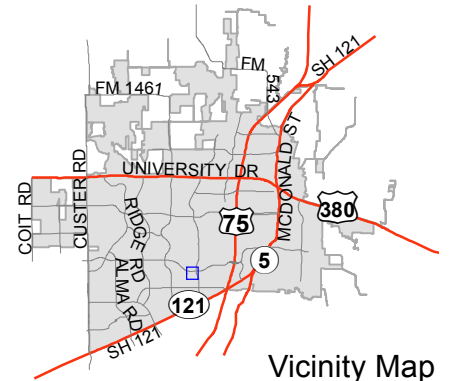

Notification Map

Case: 14-207SP

--- 200' Notification Buffer

Vicinity Map

Notification Map

Case: 14-207SP

--- 200' Notification Buffer

Vicinity Map