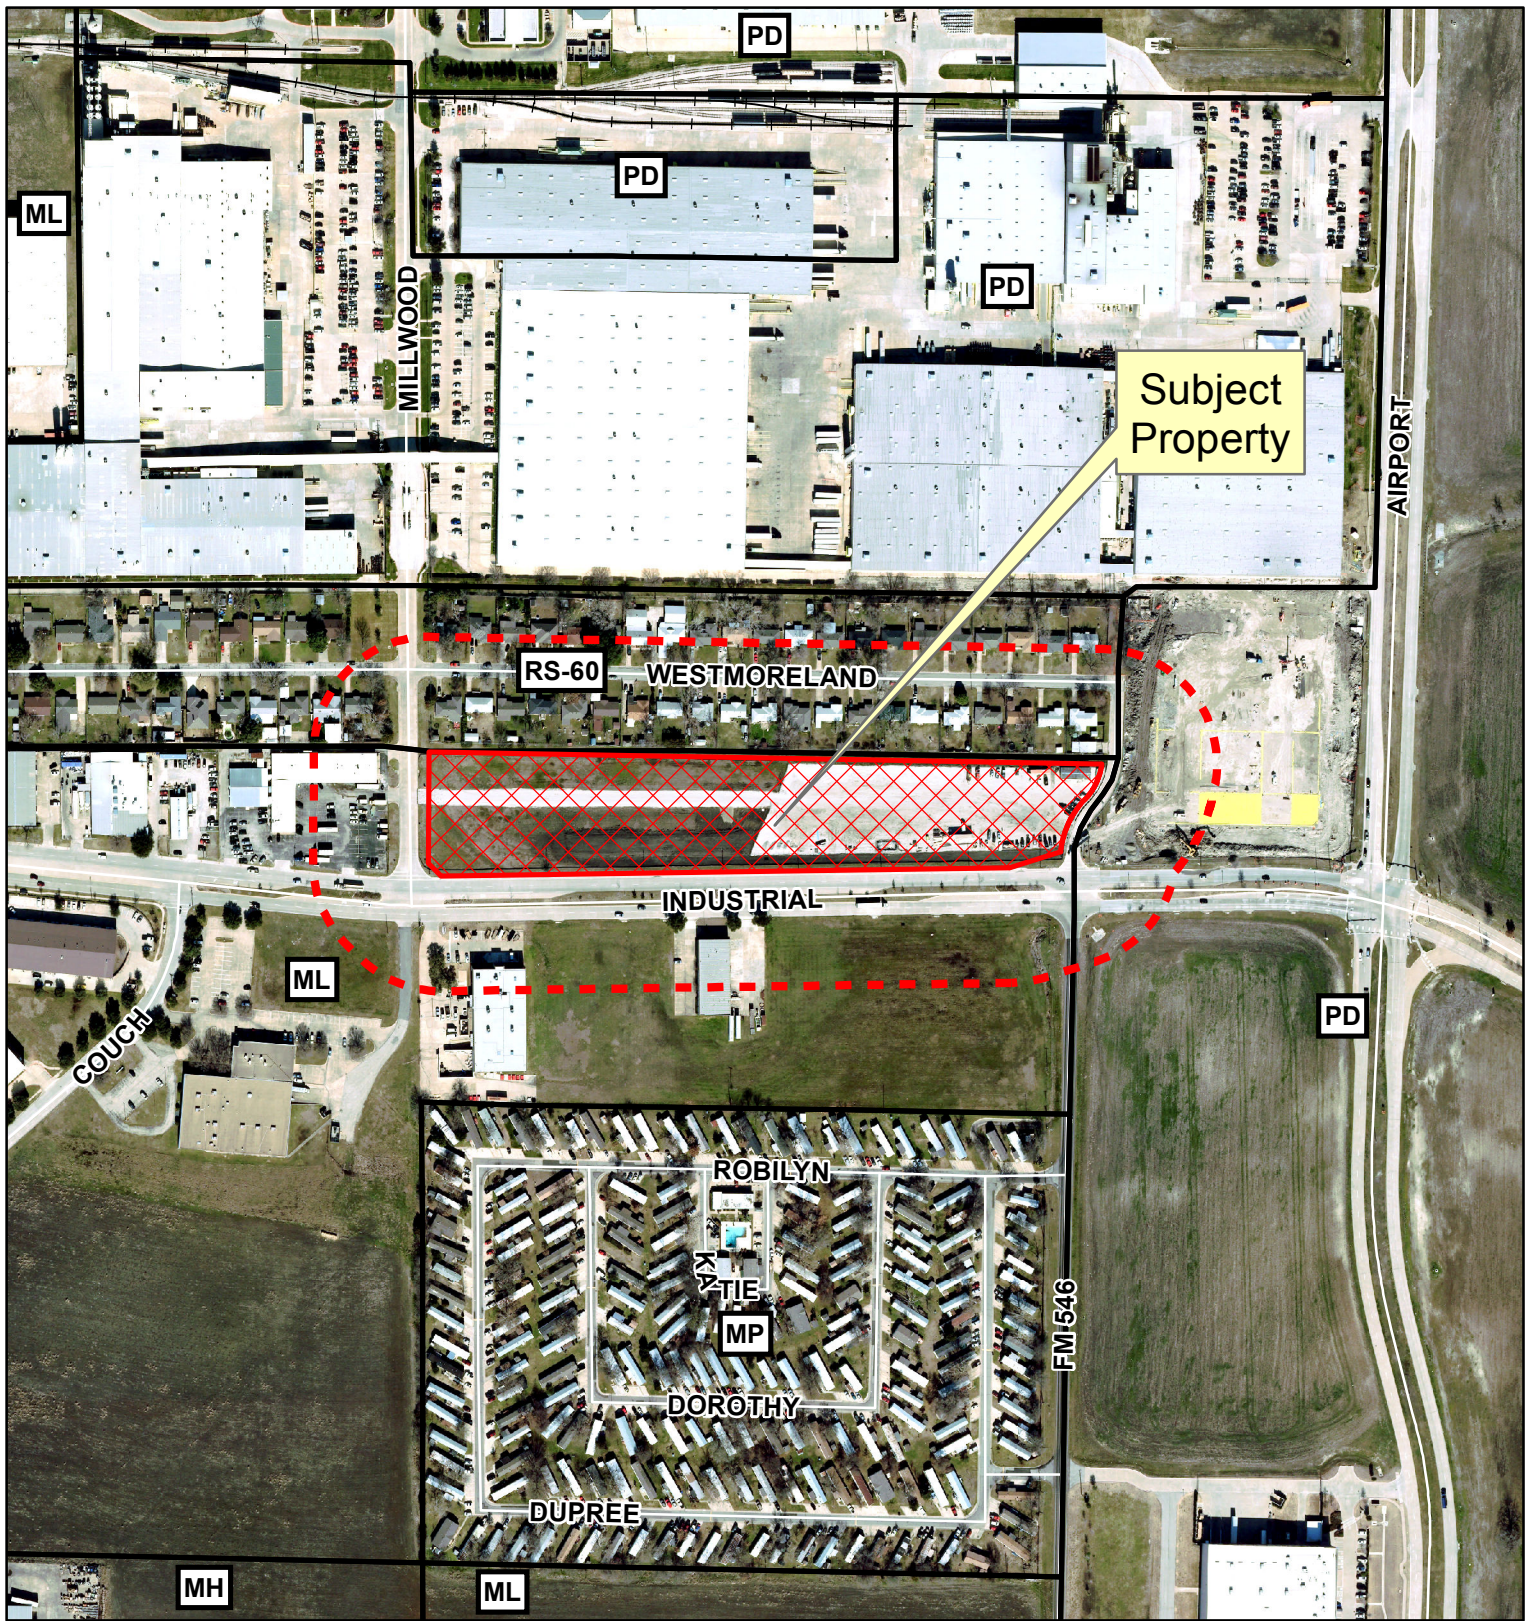

Notification Map

Case: 17-154SP

--- 200' Buffer

Vicinity Map

Notification Map

Case: 17-154SP

--- 200' Buffer

Vicinity Map

DISCLAIMER: This map and information contained in it were developed exclusively for use by the City of McKinney. Any use or reliance on this map by anyone else is at that party's risk and without liability to the City of McKinney, its officials or employees for any discrepancies, errors, or variances which may exist.