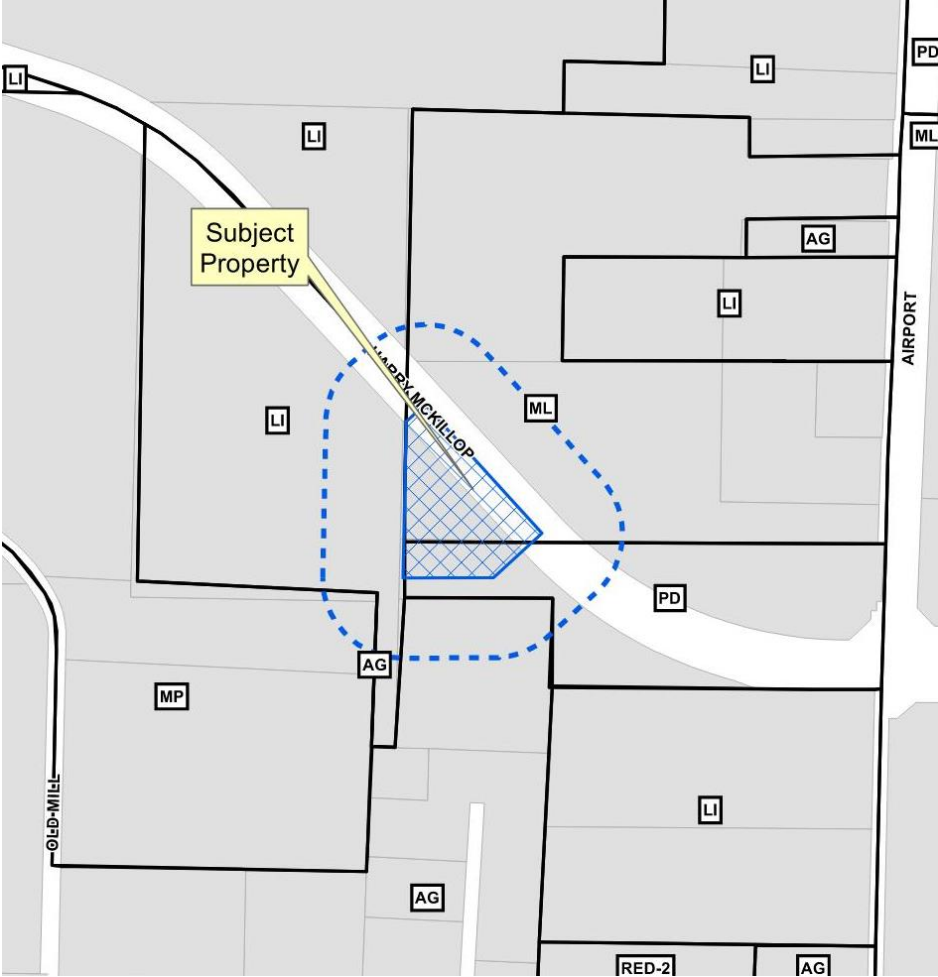

True Street Motorsports Zoning

20-0026Z

Location Map

Aerial Exhibit

Looking West