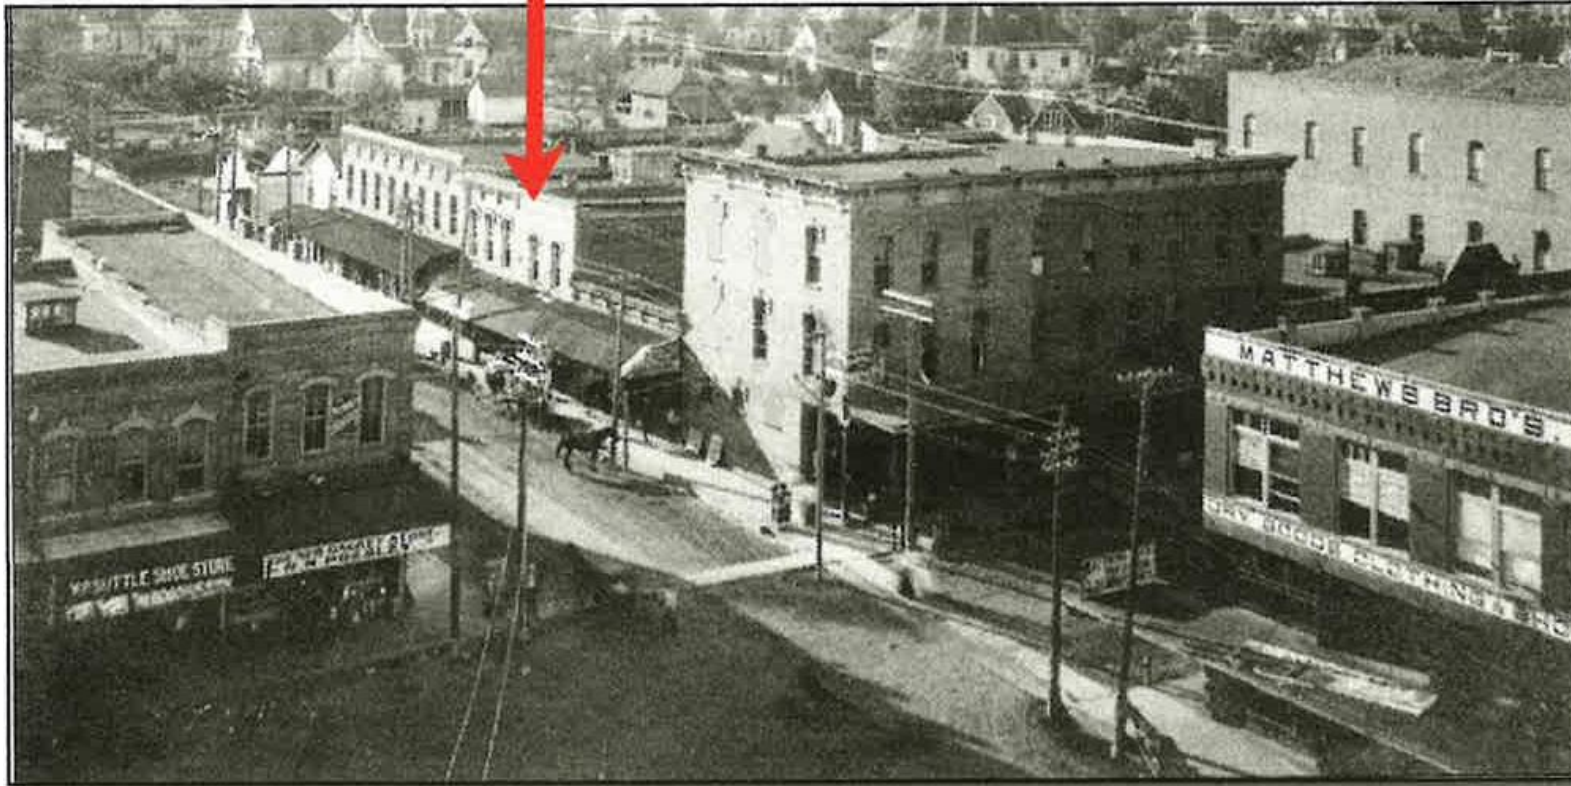

Neighborhood Context

Architectural Details

Stained glass original to the house.

Metz Block 1892. Home of a variety of businesses. Photo gallery, cigar factory, telegraph office, grocery store. March 1937, building burns due to tenant knocking over a can of gasoline near a stove.