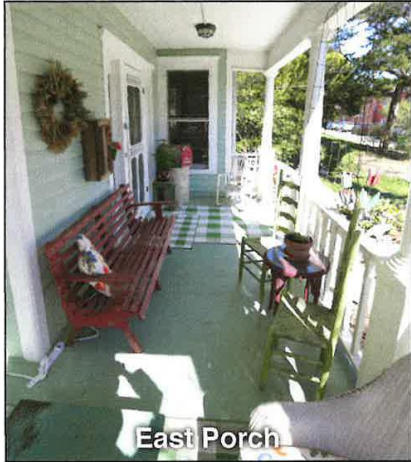

Neighborhood Context

Architectural Details

Stained glass original to the house.

Metz Block 1892. Home of a variety of businesses. Photo gallery, cigar factory, telegraph office, grocery store. March 1937, building burns due to tenant knocking over a can of gasoline near a stove.