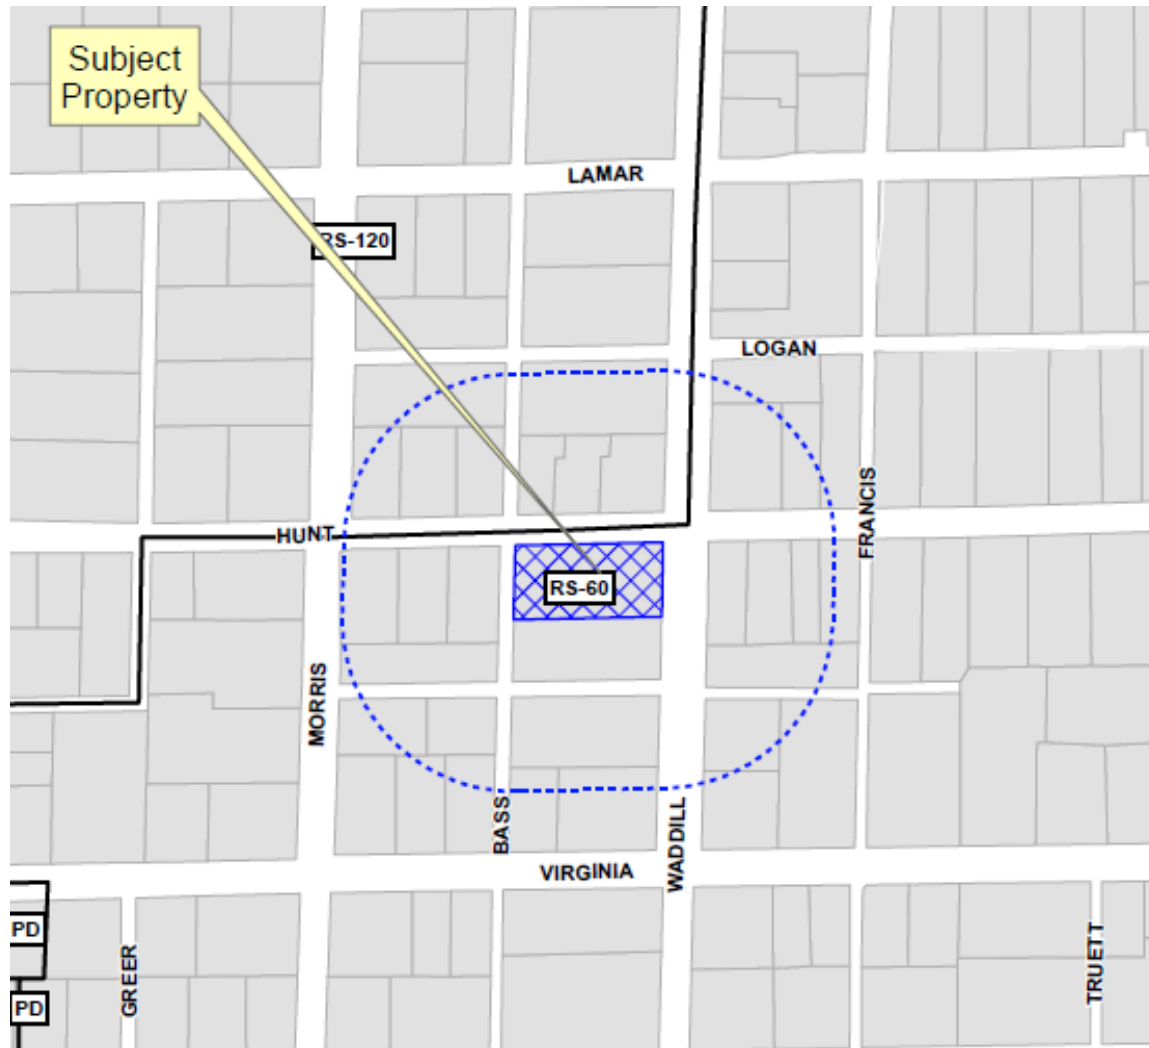

Waddill Street Bed &
Breakfast Inn
Specific Use Permit
16-367SUP

Location Map

Aerial Exhibit