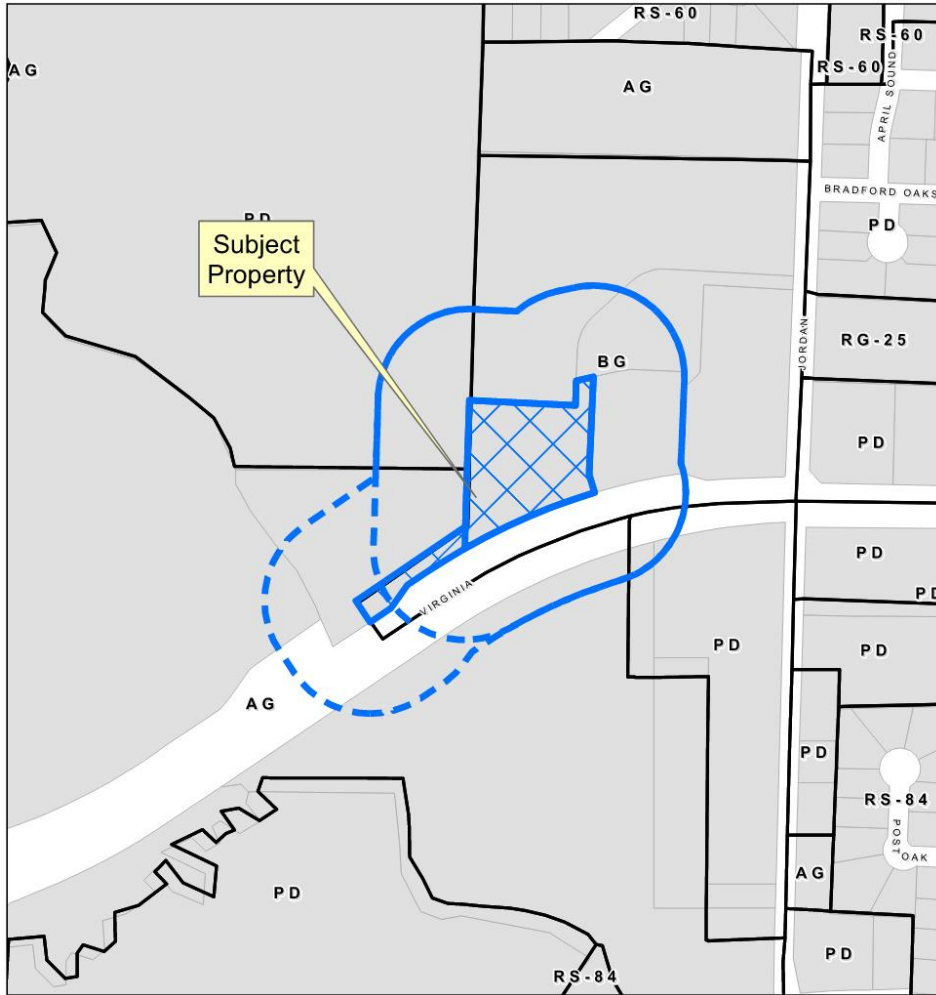

# Virginia Storage SUP

20-0010SUP

# Location Map

# Aerial Exhibit

Looking West

Looking Northeast

# Proposed SUP Exhibit

**VIRGINIA SELF-STORAGE**  
McKinney, Texas

[Information Only]