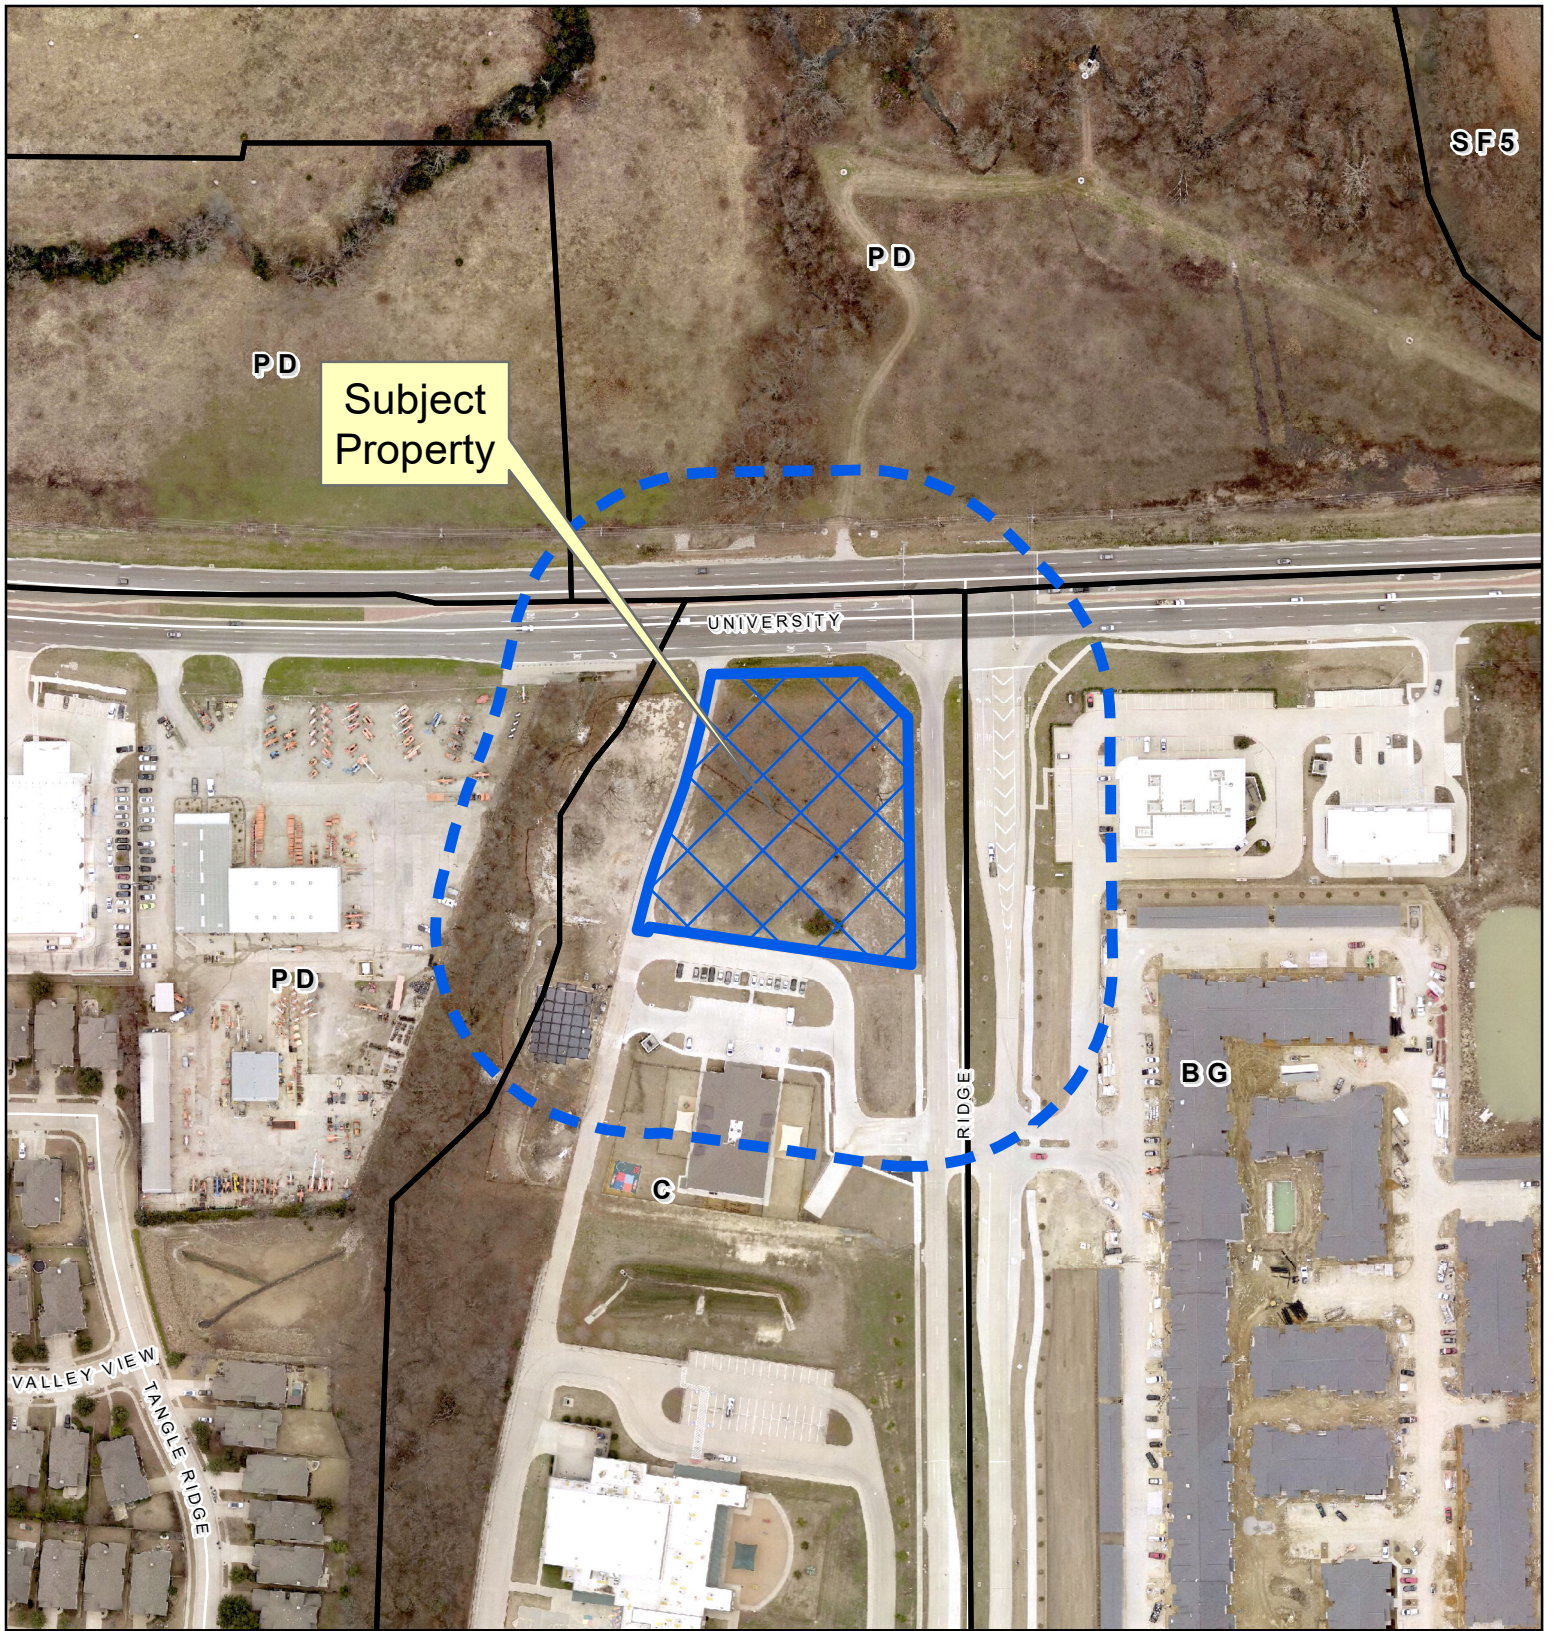

Property Owner Notification Map

SITE2021-0048

DISCLAIMER: This map and information contained in it were developed exclusively for use by the City of McKinney. Any use or reliance on this map by anyone else is at that party's risk and without liability to the City of McKinney, its officials or employees for any discrepancies, errors, or variances which may exist.

Subject Property

SF5

PD

PD

UNIVERSITY

PD

RIDGE

BG

C

VALLEY VIEW
TANGLE RIDGE

Vicinity Map

Aerial Map

SITE2021-0048

0 100 200 Feet

DISCLAIMER: This map and information contained in it were developed exclusively for use by the City of McKinney. Any use or reliance on this map by anyone else is at that party's risk and without liability to the City of McKinney, its officials or employees for any discrepancies, errors, or variances which may exist.