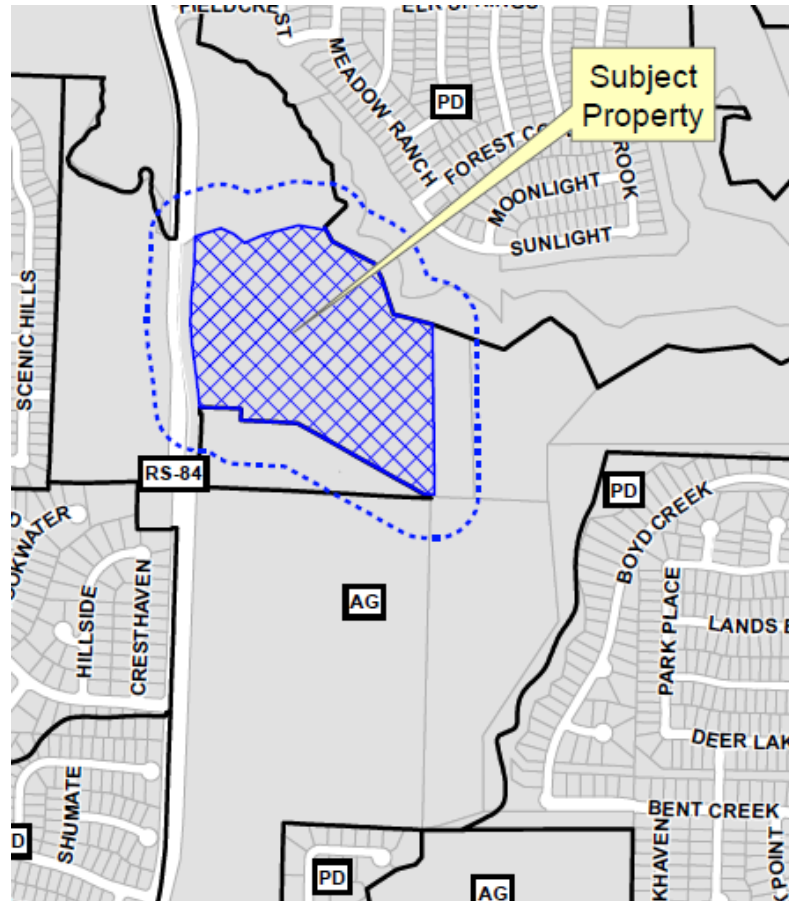

Lake Forest Grove
Rezone
15-273Z

- MONEY MAGAZINE 2014 -

Location Map

Aerial Exhibit

Proposed Layout – Informational Only