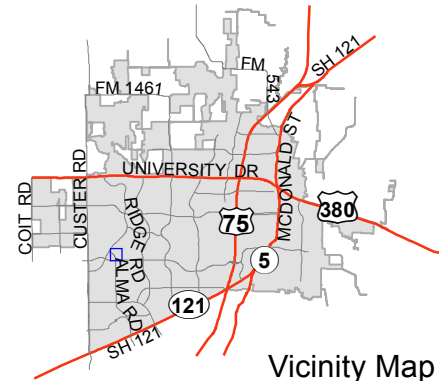

Notification Map

Case: 14-276MRP

--- 200' Notification Buffer

Notification Map

Case: 14-276MRP

--- 200' Notification Buffer

Vicinity Map