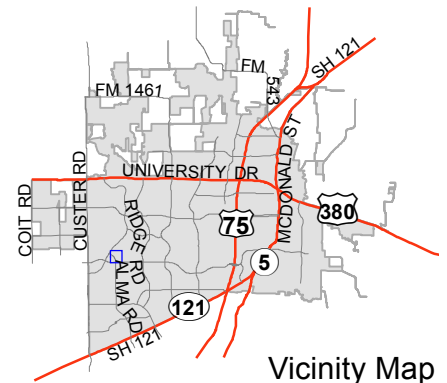

Notification Map

Case: 14-276MRP

--- 200' Notification Buffer

Notification Map

Case: 14-276MRP

--- 200' Notification Buffer

Vicinity Map