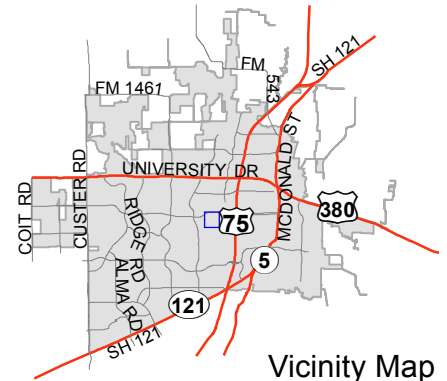

# Notification Map

Case: 13-194Z

--- 200' Notification Buffer