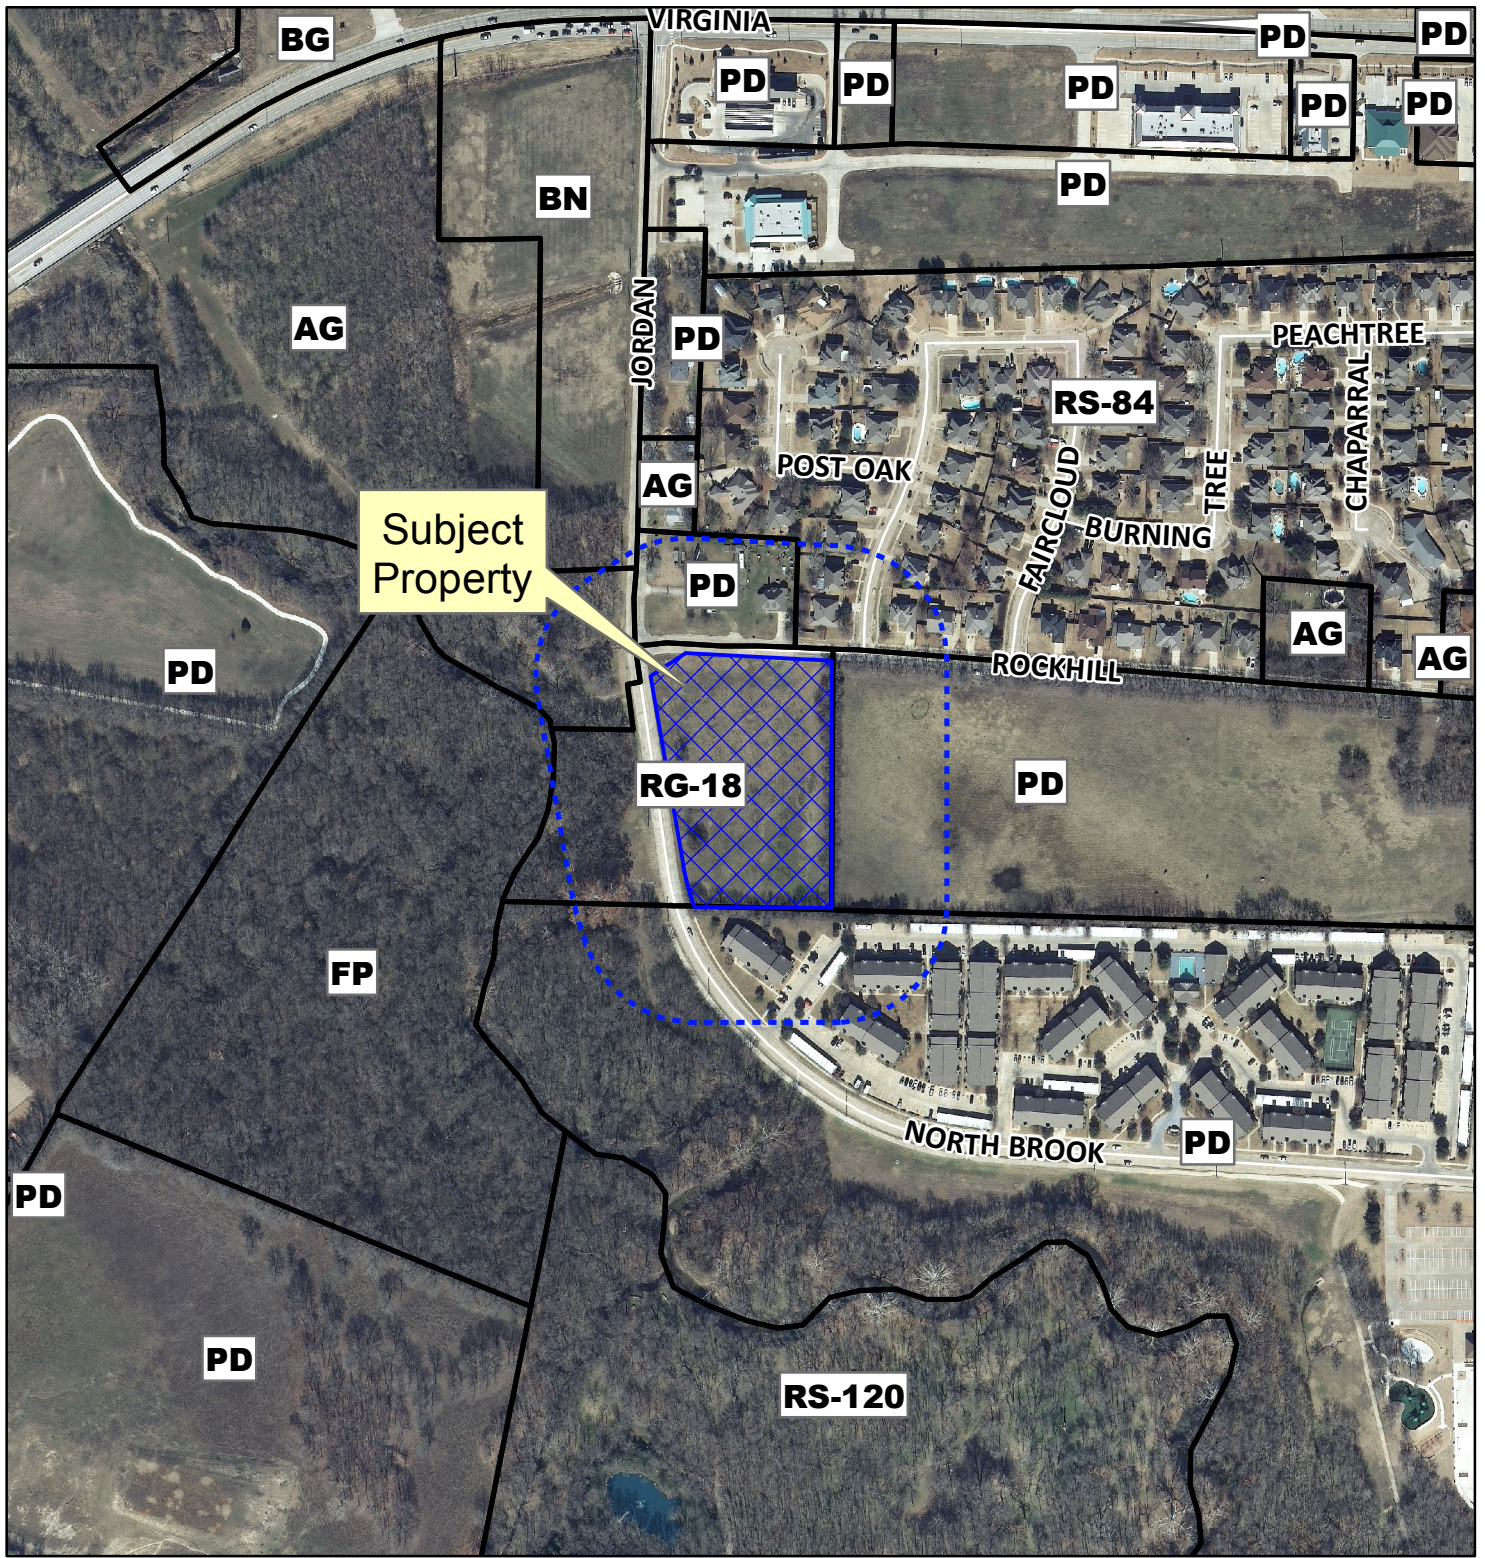

# Notification Map

Case: 13-194Z

--- 200' Notification Buffer