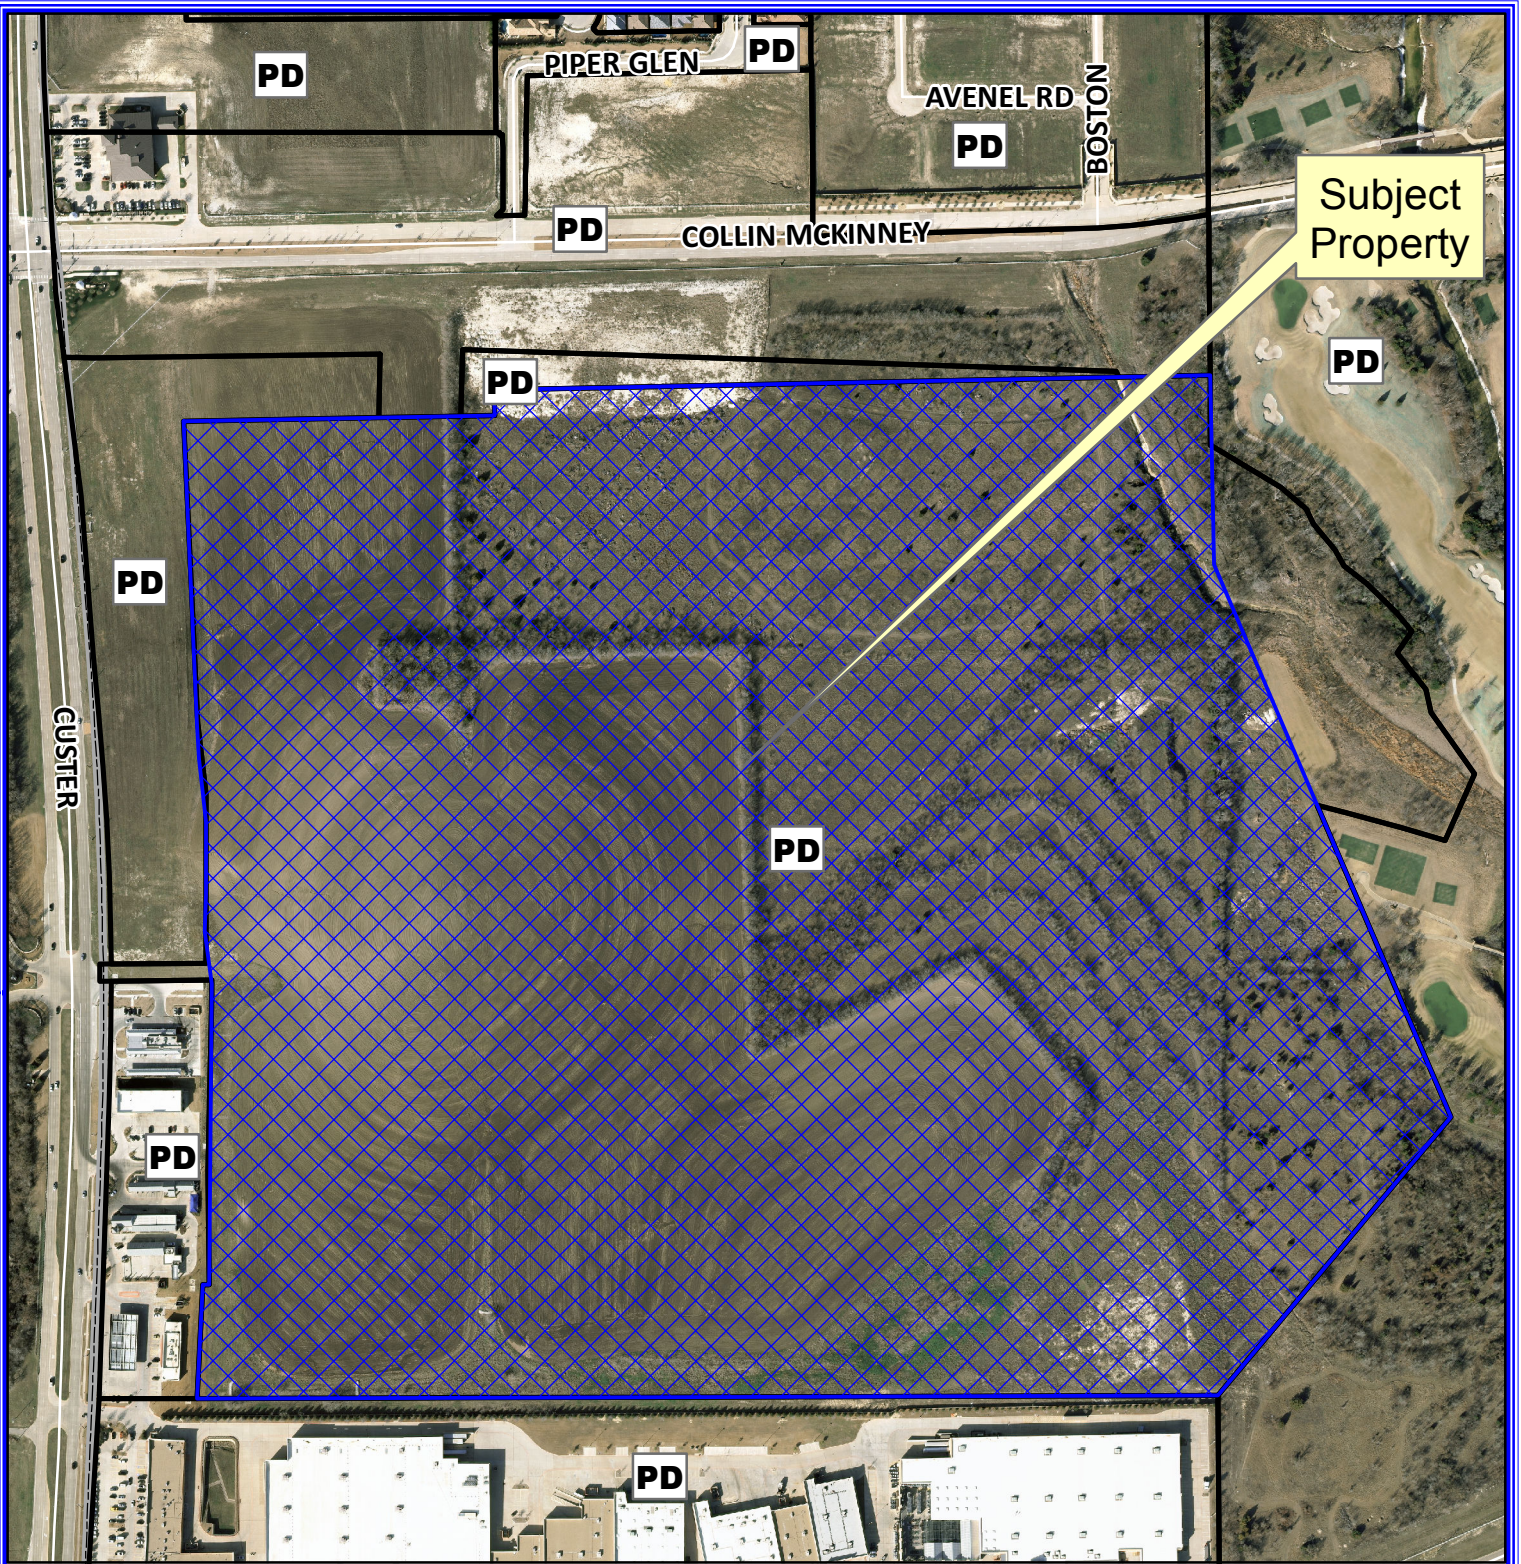

Location Map

Case: 14-066PF

DISCLAIMER: This map and information contained in it were developed exclusively for use by the City of McKinney. Any use or reliance on this map by anyone else is at that party's risk and without liability to the City of McKinney, its officials or employees for any discrepancies, errors, or variances which may exist.

Subject Property

0 240 480 Feet

Location Map

Case: 14-066PF

DISCLAIMER: This map and information contained in it were developed exclusively for use by the City of McKinney. Any use or reliance on this map by anyone else is at that party's risk and without liability to the City of McKinney, its officials or employees for any discrepancies, errors, or variances which may exist.