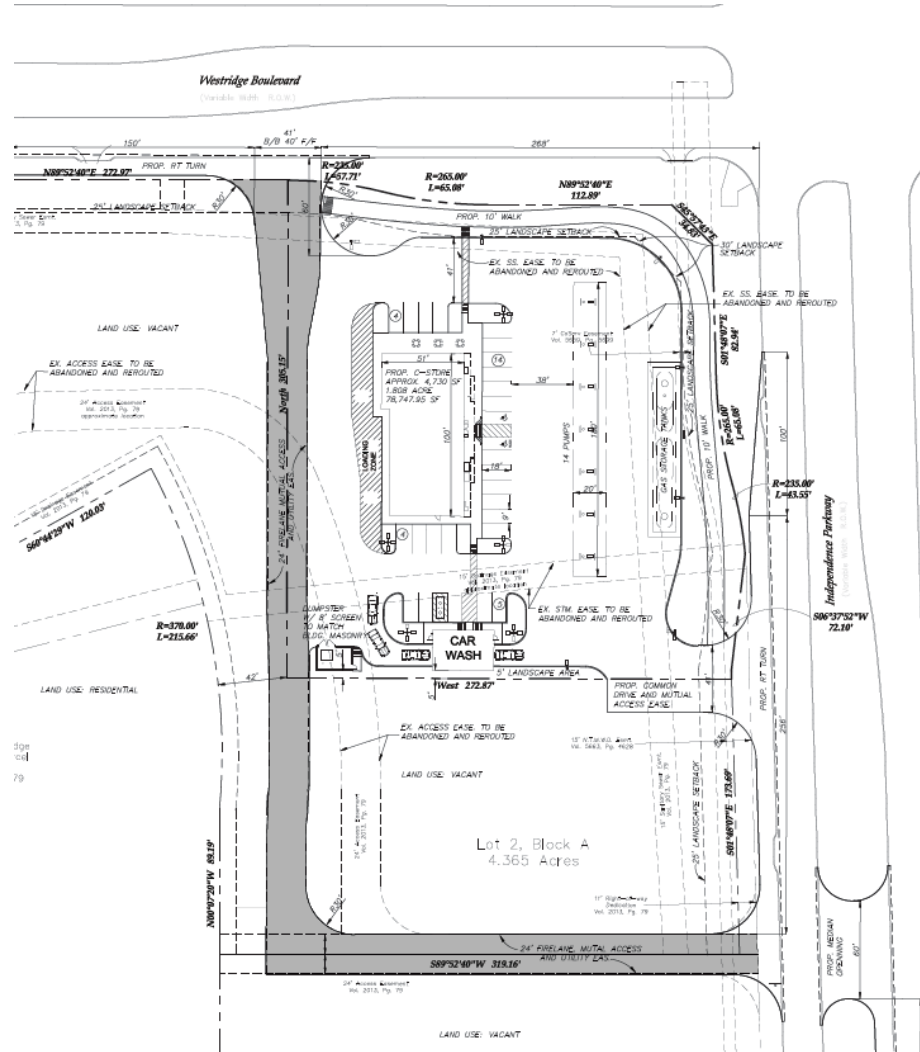

Westridge Gas Pumps
and Car Wash
Specific Use Permit
14-305SUP

Location Map

Aerial Exhibit

Proposed SUP Exhibit

Distances Exhibit