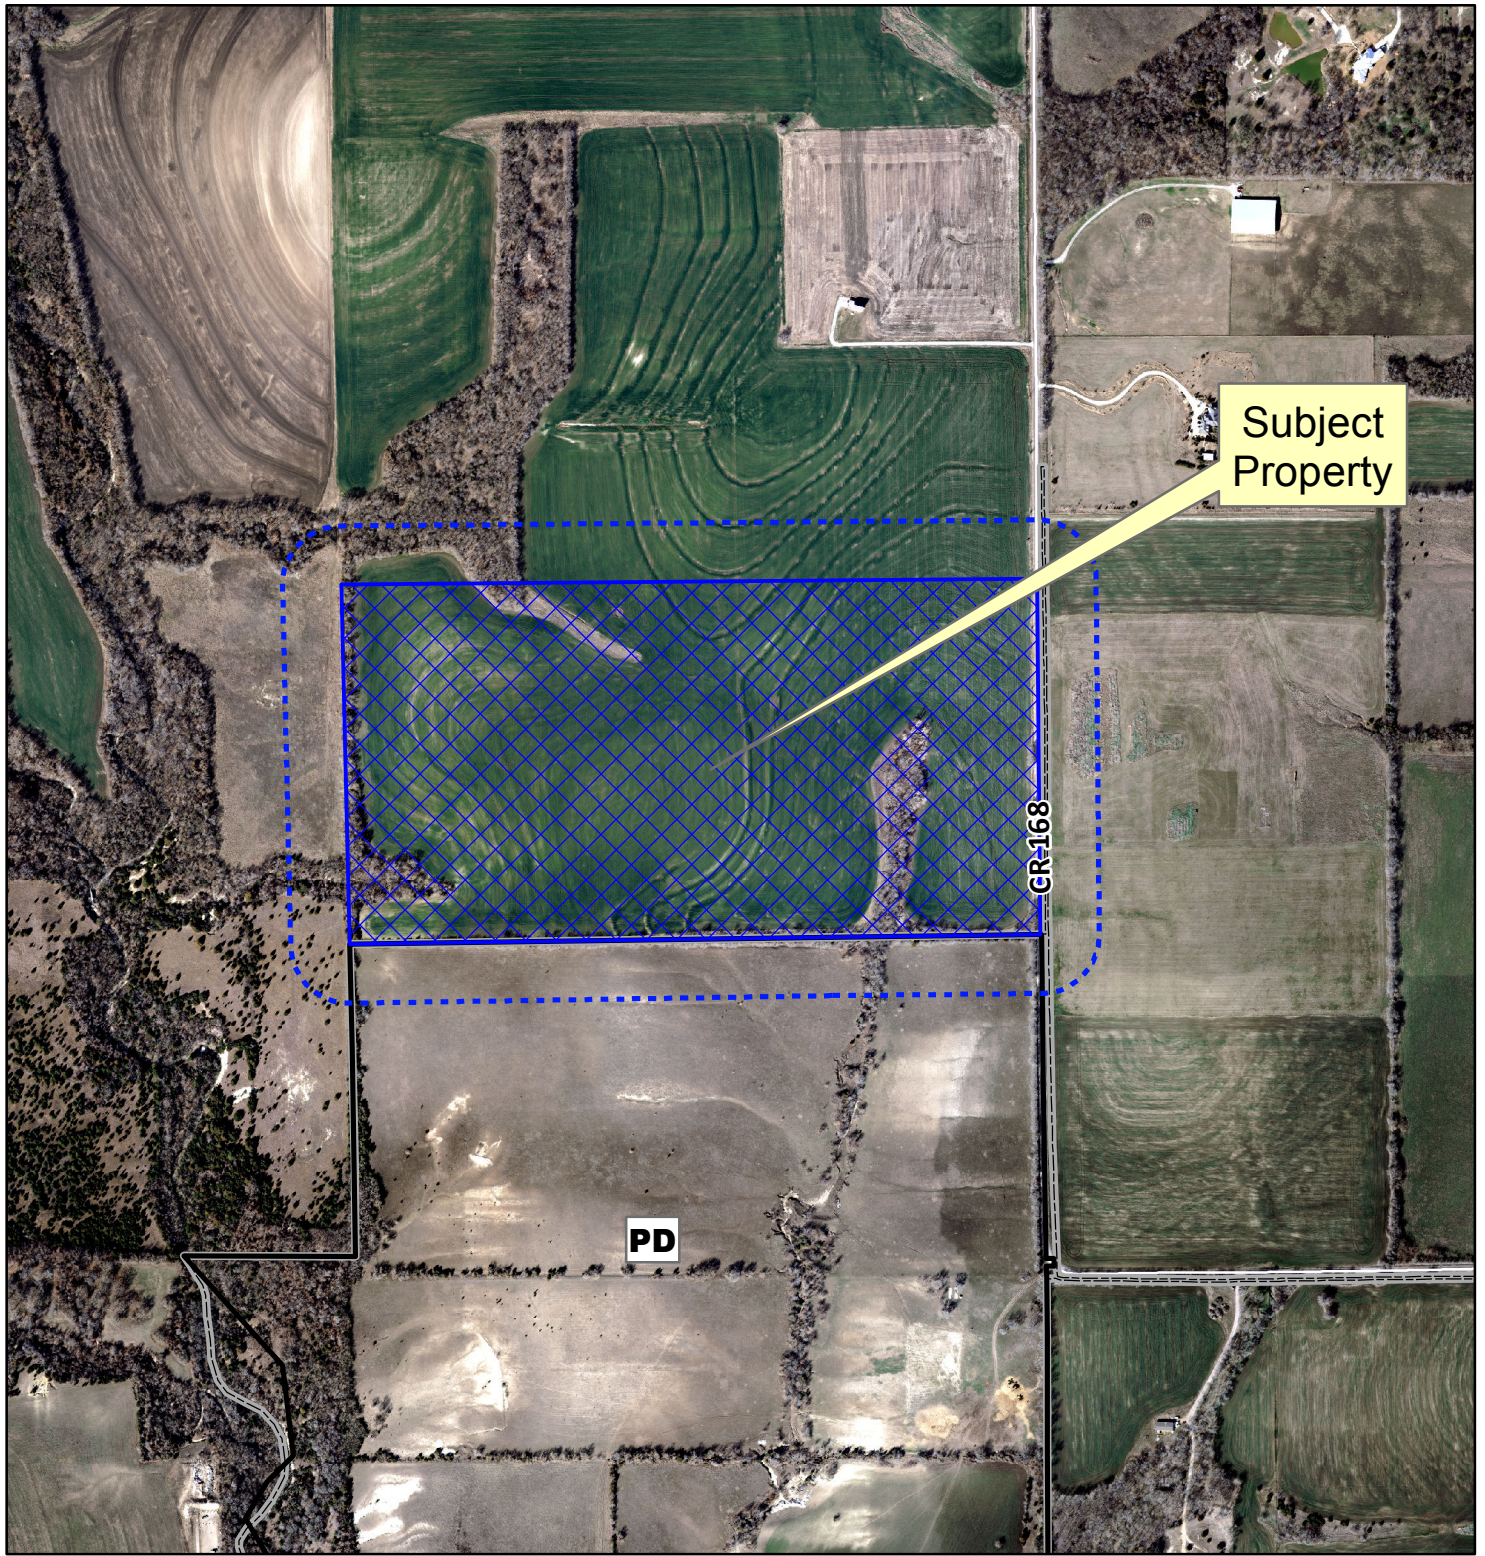

Subject Property

CR-168

PD

0 440 880 Feet

Notification Map

Case: 14-264Z

--- 200' Notification Buffer

Vicinity Map